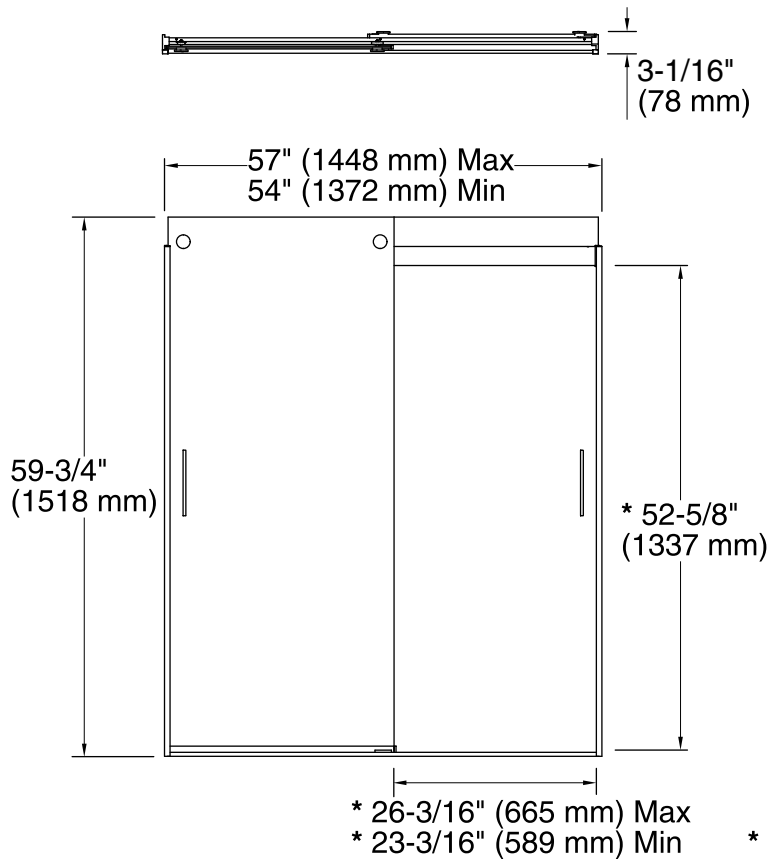

Features

- Frameless design highlights showering area.
- Innovative roller design simplifies installation and provides out-of-plumb adjustability.
- Frameless, 1/4" (6 mm) thick Crystal Clear tempered glass.
- Door tracking system features a hidden, cushioned, center guide for smooth, quiet sliding action.
- Smooth, easy-to-clean wall jambs.
- Contemporary vertical blade handles complete the look of this door.
- CleanCoat® technology creates a barrier between the water and glass to help keep your shower door looking new.

*** Walk-through**

Technical Information

All product dimensions are nominal.

- Installation type: For bath installation
- Opening style: Sliding/Bypass
- Opening Width - Min: 54" (1372 mm)
- Opening Width - Max: 57" (1448 mm)
- Walk-through - Min: 23-3/16" (589 mm)
- Walk-through - Max: 26-3/16" (665 mm)
- Glass thickness: 1/4" (6 mm)
- Glass coating: CleanCoat®

Notes

Install this product according to the installation guide.

If replacing a shower door, the narrow wall jamb design of this door may not cover the existing shower door holes.

The vertical opening should be a minimum of 62-1/4" (1581 mm) to allow for installation clearance.