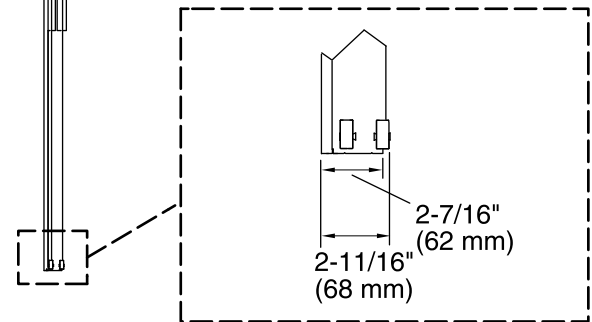

Features

- Frameless design highlights showering area.
- Innovative roller design simplifies installation and provides out-of-plumb adjustability.
- Frameless, 1/4" (6 mm) thick Crystal Clear tempered glass.
- Door tracking system features a hidden, cushioned, center guide for smooth, quiet sliding action.
- Smooth, easy-to-clean wall jambs.
- Contemporary vertical blade handles complete the look of this door.
- CleanCoat® technology creates a barrier between the water and glass to help keep your shower door looking new.

*** Walk-through**

Technical Information

All product dimensions are nominal.

- Installation type: For bath installation
- Opening style: Sliding/Bypass
- Opening Width - Min: 54" (1372 mm)
- Opening Width - Max: 57" (1448 mm)
- Walk-through - Min: 23-3/16" (589 mm)
- Walk-through - Max: 26-3/16" (665 mm)
- Glass thickness: 1/4" (6 mm)
- Glass coating: CleanCoat®

Notes

Install this product according to the installation guide.

If replacing a shower door, the narrow wall jamb design of this door may not cover the existing shower door holes.

The vertical opening should be a minimum of 62-1/4" (1581 mm) to allow for installation clearance.