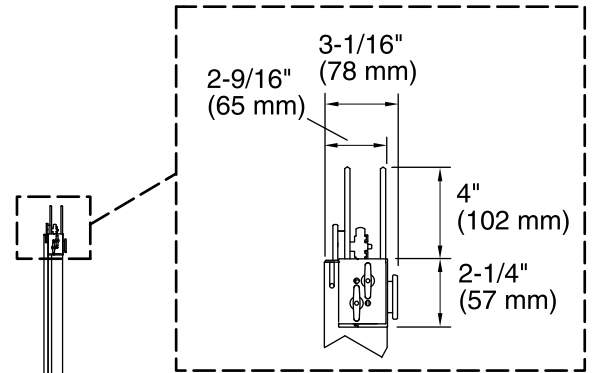

Features

- Frameless design highlights showering area.
- Innovative roller design simplifies installation and provides out-of-plumb adjustability.
- Frameless, 1/4" (6 mm) thick Crystal Clear tempered glass.
- Door tracking system features a hidden, cushioned, center guide for smooth, quiet sliding action.
- Smooth, easy-to-clean wall jambs.
- Contemporary vertical blade handles complete the look of this door.
- CleanCoat® technology creates a barrier between the water and glass to help keep your shower door looking new.

*** Walk-through**

Technical Information

All product dimensions are nominal.

- Installation type: For bath installation
- Opening style: Sliding/Bypass
- Opening Width - Min: 54" (1372 mm)
- Opening Width - Max: 57" (1448 mm)
- Walk-through - Min: 23-3/16" (589 mm)
- Walk-through - Max: 26-3/16" (665 mm)
- Glass thickness: 1/4" (6 mm)
- Glass coating: CleanCoat®

Notes

Install this product according to the installation guide.

If replacing a shower door, the narrow wall jamb design of this door may not cover the existing shower door holes.

The vertical opening should be a minimum of 62-1/4" (1581 mm) to allow for installation clearance.