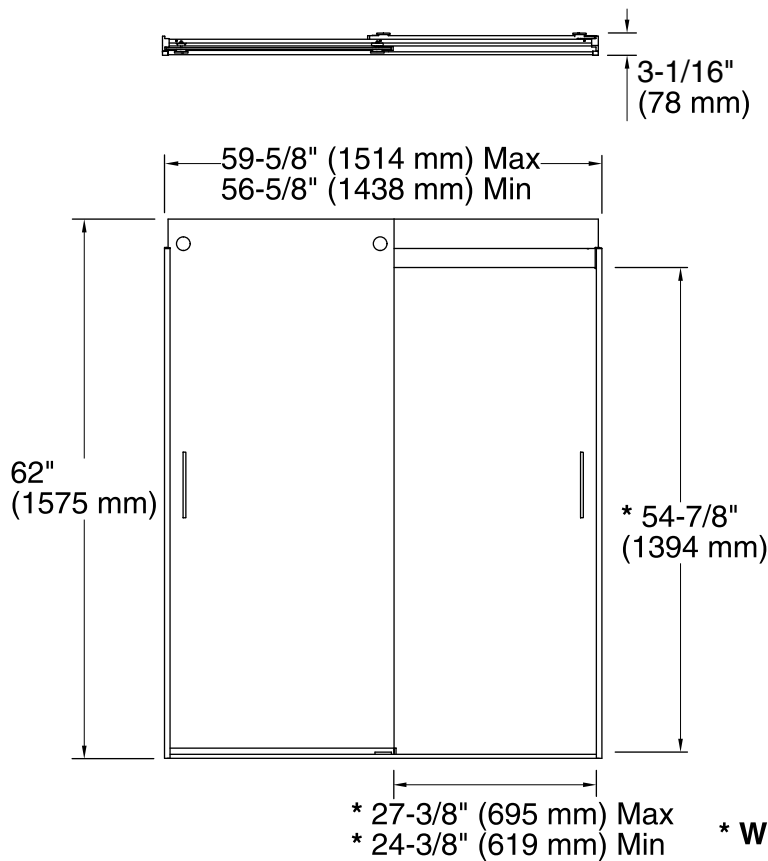

* Walk-through

Technical Information

All product dimensions are nominal.

Installation type:	For bath installation
Opening style:	Sliding/Bypass
Opening Width - Min:	56-5/8" (1438 mm)
Opening Width - Max:	59-5/8" (1514 mm)
Walk-through - Min:	24-3/8" (619 mm)
Walk-through - Max:	27-3/8" (695 mm)
Glass thickness:	1/4" (6 mm)
Glass coating:	CleanCoat®

Notes

Install this product according to the installation guide.

If replacing a shower door, the narrow wall jamb design of this door may not cover the existing shower door holes.

The vertical opening should be a minimum of 64-1/2" (1638 mm) to allow for installation clearance.