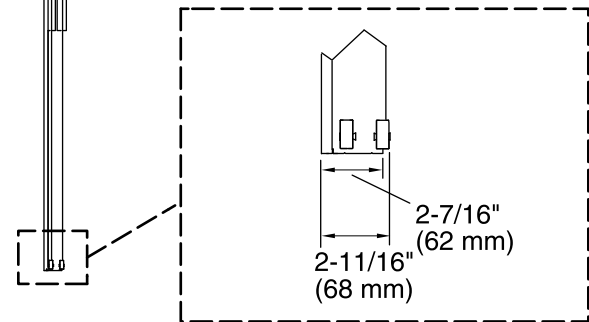

* Walk-through

Technical Information

All product dimensions are nominal.

Installation type:	For bath installation
Opening style:	Sliding/Bypass
Opening Width - Min:	56-5/8" (1438 mm)
Opening Width - Max:	59-5/8" (1514 mm)
Walk-through - Min:	24-3/8" (619 mm)
Walk-through - Max:	27-3/8" (695 mm)
Glass thickness:	1/4" (6 mm)
Glass coating:	CleanCoat®

Notes

Install this product according to the installation guide.

If replacing a shower door, the narrow wall jamb design of this door may not cover the existing shower door holes.

The vertical opening should be a minimum of 64-1/2" (1638 mm) to allow for installation clearance.