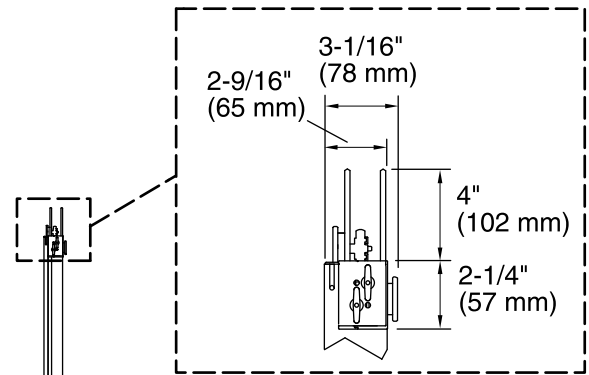

* Walk-through

Technical Information

All product dimensions are nominal.

Installation type:	For bath installation
Opening style:	Sliding/Bypass
Opening Width - Min:	56-5/8" (1438 mm)
Opening Width - Max:	59-5/8" (1514 mm)
Walk-through - Min:	24-3/8" (619 mm)
Walk-through - Max:	27-3/8" (695 mm)
Glass thickness:	1/4" (6 mm)
Glass coating:	CleanCoat®

Notes

Install this product according to the installation guide.

If replacing a shower door, the narrow wall jamb design of this door may not cover the existing shower door holes.

The vertical opening should be a minimum of 64-1/2" (1638 mm) to allow for installation clearance.