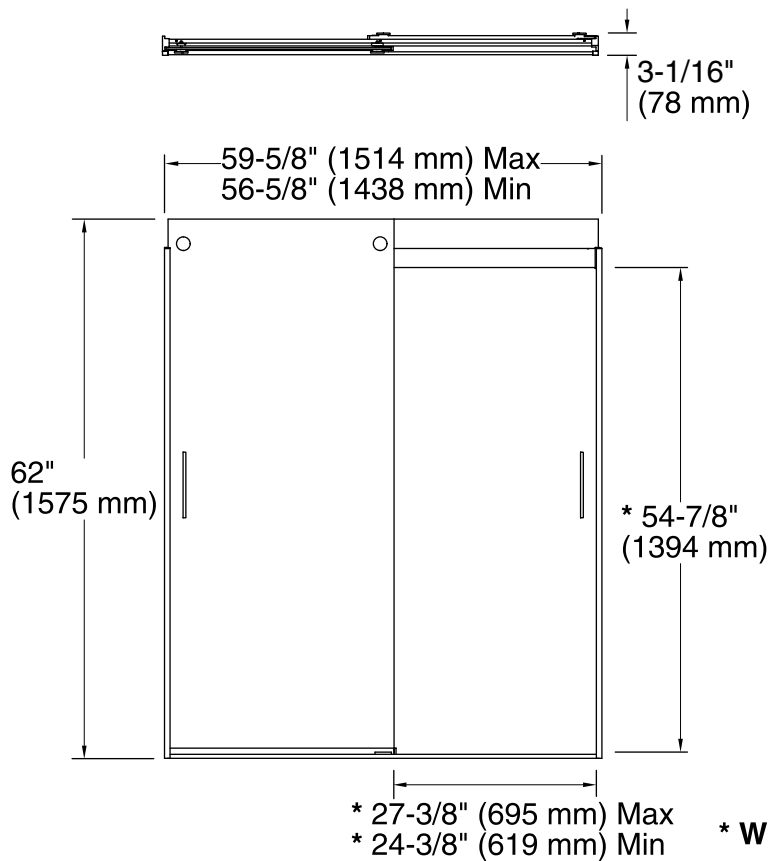

* Walk-through

Technical Information

All product dimensions are nominal.

- Installation type: For bath installation
- Opening Width - Min: 56-5/8" (1438 mm)
- Opening Width - Max: 59-5/8" (1514 mm)
- Walk-through - Min: 24-3/8" (619 mm)
- Walk-through - Max: 28-1/8" (714 mm)
- Glass thickness: 1/4" (6 mm)
- Glass coating: CleanCoat®

Notes

- Install this product according to the installation guide.
- The vertical opening should be a minimum of 64-1/2" (1638 mm) to allow for installation clearance.