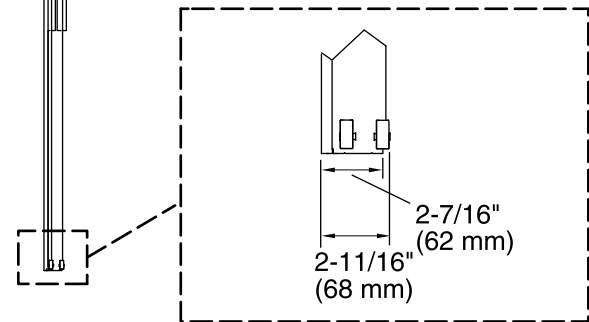

* Walk-through

Technical Information

All product dimensions are nominal.

- Installation type: For bath installation
- Opening Width - Min: 56-5/8" (1438 mm)
- Opening Width - Max: 59-5/8" (1514 mm)
- Walk-through - Min: 24-3/8" (619 mm)
- Walk-through - Max: 28-1/8" (714 mm)
- Glass thickness: 1/4" (6 mm)
- Glass coating: CleanCoat®

Notes

- Install this product according to the installation guide.
- The vertical opening should be a minimum of 64-1/2" (1638 mm) to allow for installation clearance.