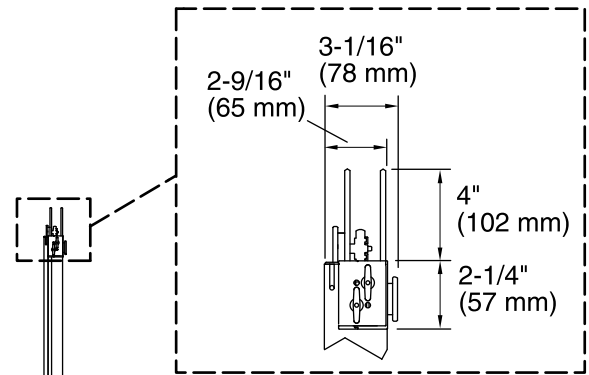

* Walk-through

Technical Information

All product dimensions are nominal.

- Installation type: For bath installation
- Opening Width - Min: 56-5/8" (1438 mm)
- Opening Width - Max: 59-5/8" (1514 mm)
- Walk-through - Min: 24-3/8" (619 mm)
- Walk-through - Max: 28-1/8" (714 mm)
- Glass thickness: 1/4" (6 mm)
- Glass coating: CleanCoat®

Notes

- Install this product according to the installation guide.
- The vertical opening should be a minimum of 64-1/2" (1638 mm) to allow for installation clearance.