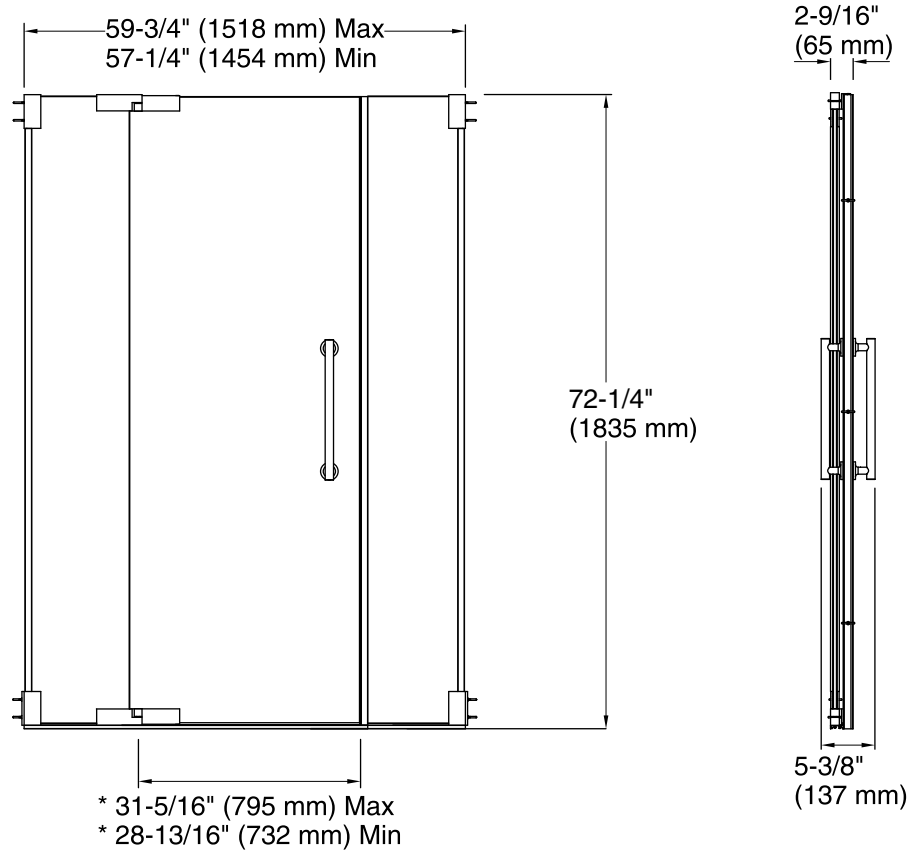

### Features

- Frameless design highlights showering area.
- No top header eliminates clearance issues.
- Frameless, 3/8" (10 mm) thick Crystal Clear tempered glass.
- 1/2" (12 mm) tempered glass sidelite and 3/8" (10 mm) tempered strikelite.
- Contemporary inside and outside solid 14-inch handles complete the look of this door.
- CleanCoat® technology creates a barrier between the water and glass to help keep your shower door looking new.
- Coordinates with Purist® Suite.

### Components

Product includes:

- K-705754-L Glass Sidelite
- K-705752-L Glass Panel
- K-705764 Shower Door Assembly Kit
- K-705767 Shower Door Handles

## Technical Information

All product dimensions are nominal.

Installation type:	For shower base installation
Opening style:	Pivot
Opening Width - Min:	57-1/4" (1454 mm)
Opening Width - Max:	59-3/4" (1518 mm)
Walk-through - Min:	28-13/16" (732 mm)
Walk-through - Max:	31-5/16" (795 mm)
Glass thickness:	3/8" (10 mm)
Glass coating:	CleanCoat®

## Notes

Install this product according to the installation guide.

The vertical opening should be a minimum of 74-1/4" (1886 mm) to allow for installation clearance.