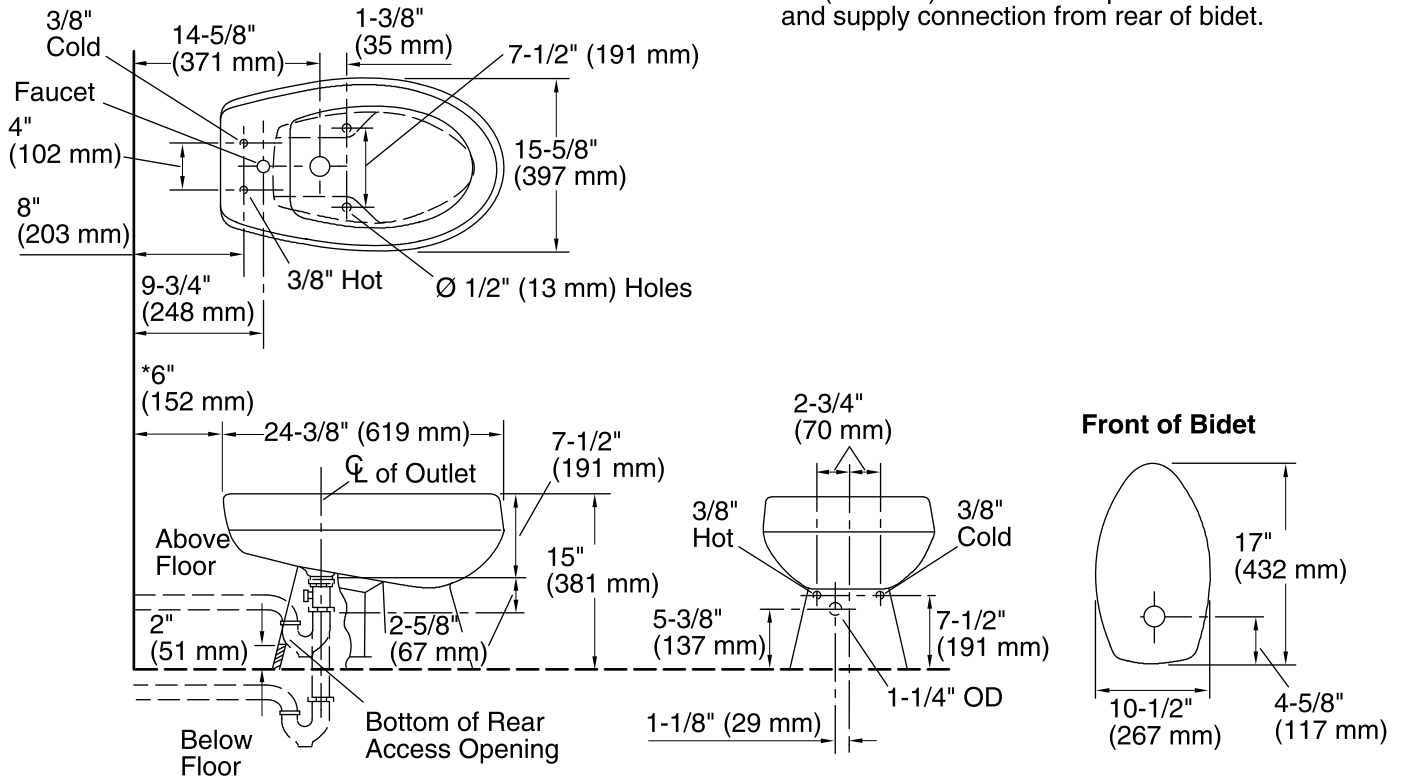

Features

- Above- or below-floor rough-in.
- Over-the-rim horizontal spray.
- Drilled for single-hole centerset bidet faucet.
- Includes mounting hardware.

Material

- Vitreous china.

Optional Accessories

K-139 Centerset Bathroom Sink Faucet
K-8998 P-Trap
K-12182 Bathroom Sink Faucet
K-19481-4 Bidet Faucet

*6" (152 mm) dimension required to allow for drain and supply connection from rear of bidet.

Technical Information

All product dimensions are nominal.

Drain hole: 1-3/4" (44 mm)

Faucet hole: 1-3/8" (35 mm)

Notes

Install this product according to the installation instructions.

Install trap in drain line below floor.