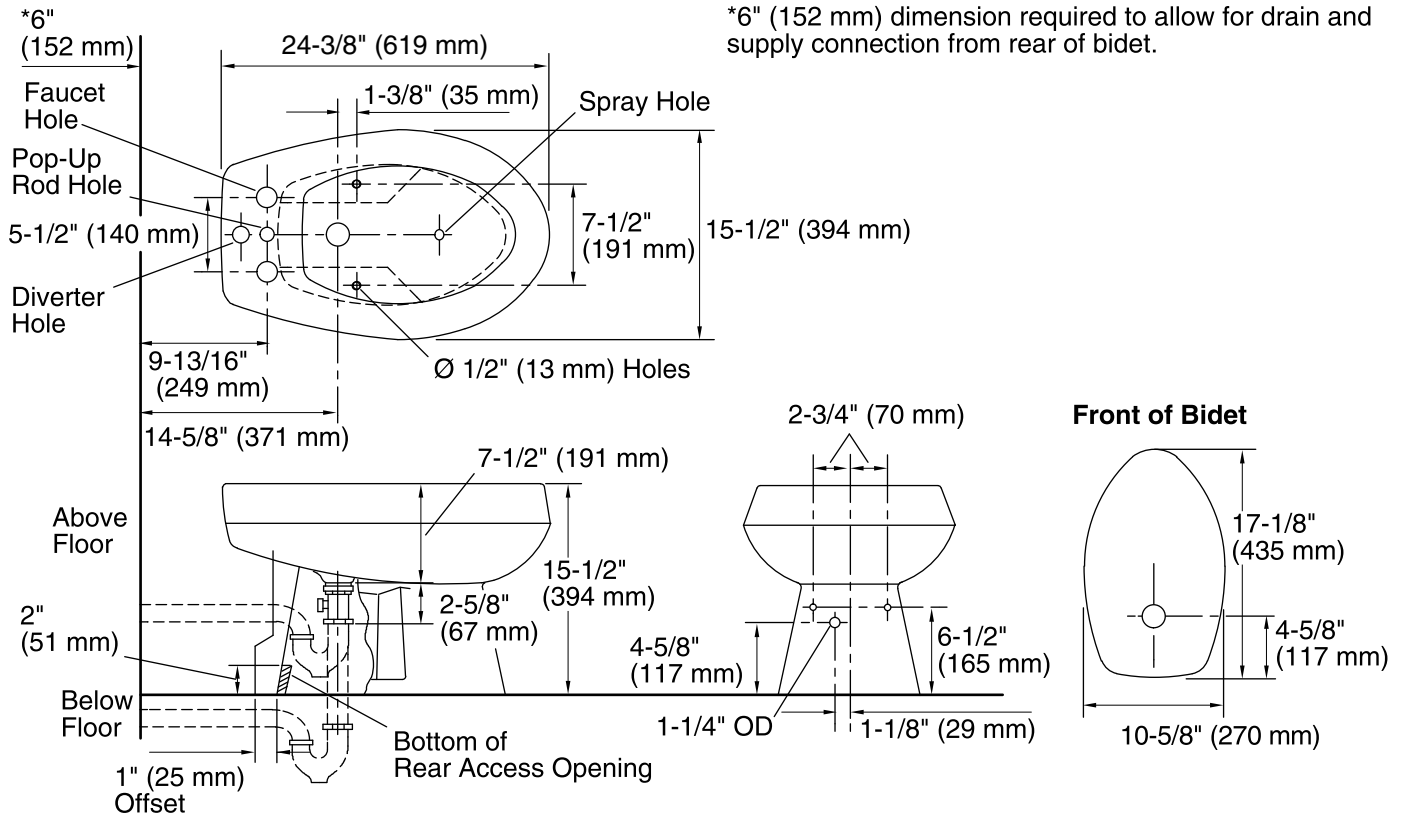

Features

- Above- or below-floor rough-in.
- Front fill and vertical spray.
- Drilled for fixture-mount bidet faucet and vacuum breaker.
- Includes mounting hardware.

Material

- Vitreous china.

Optional Accessories

Technical Information

All product dimensions are nominal.

Notes

Install this product according to the installation instructions.

Hot and cold supplies can be installed from the floor or the wall.