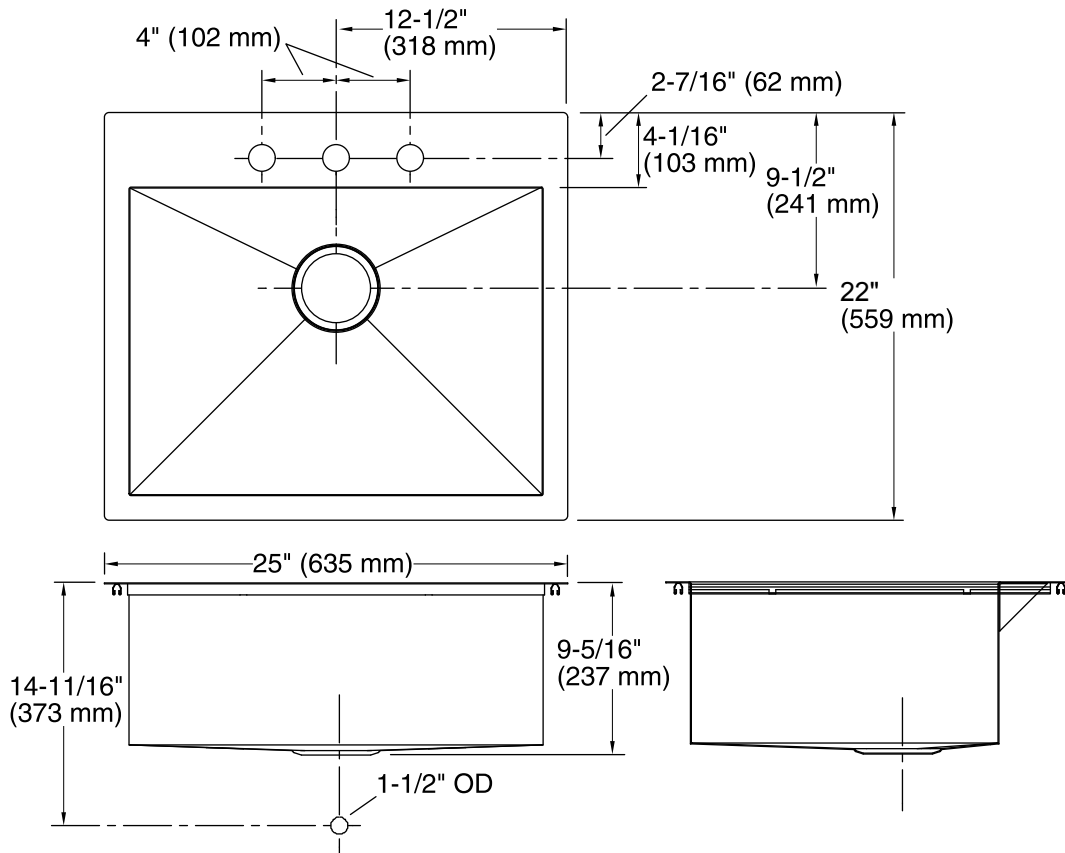

**Vault™**  
Top-mount/Under-mount Kitchen Sink  
**K-3822-3**

**Features**

- 27-inch minimum base cabinet width.
- 18-gauge stainless steel.
- Top-mount or under-mount.
- Medium single bowl.
- Three faucet holes.
- With SilentShield® sound-absorption technology.
- 25" (635 mm) x 22" (559 mm)

**Optional Accessories**

- K-6429 Utility Rack
- K-6667 Wood Cutting Board
- K-8801 Sink Strainer
- 1177161 Installation Clip Kit

**Components**

Product includes:

- K-6645 Sink Rack
- 1130570 Hardware Kit, Self-Rimming

### Technical Information

All product dimensions are nominal.

Bowl configuration:	Single
Installation:	Top-mount, Under-mount
Bowl area (Only)	Length: 22-1/4" (565 mm) Width: 16-9/16" (421 mm) Water depth: 9" (229 mm)
Number of deck holes:	3
Faucet hole(s):	1-7/16" (37 mm)
Drain hole:	3-7/8" (98 mm)
Template:	1130822-7, required, included

### Notes

Install this product according to the installation instructions.

Allow 3/4" (19 mm) clearance beyond the back of the bowl for the wood cutting board (optional accessory).