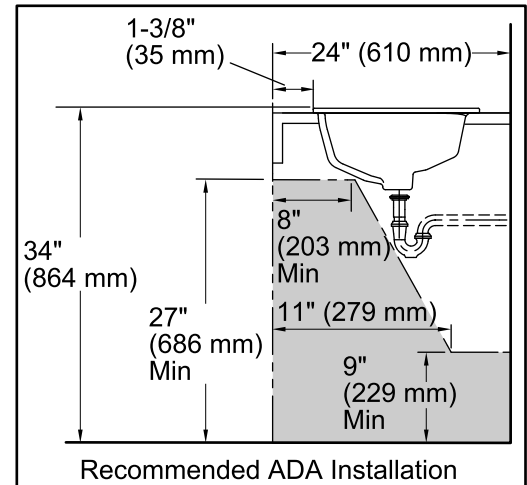

Features

- Vitreous china.
- Drop-in.
- Rectangular basin.
- With overflow.
- Single faucet hole.
- Coordinates with other products in the Archer collection.
- 22-5/8" (575 mm) x 19-7/16" (494 mm) x 7-7/8" (200 mm)

Technical Information

All product dimensions are nominal.

Bowl configuration:	Single
Installation:	Drop-In
Bowl area (Only)	Length: 16-7/8" (429 mm) Width: 12-9/16" (319 mm) Water depth: 4" (102 mm)
Number of deck holes:	1
Faucet hole(s):	1-3/8" (35 mm)
Drain hole:	1-3/4" (44 mm)
Template:	1051936-7, required, included