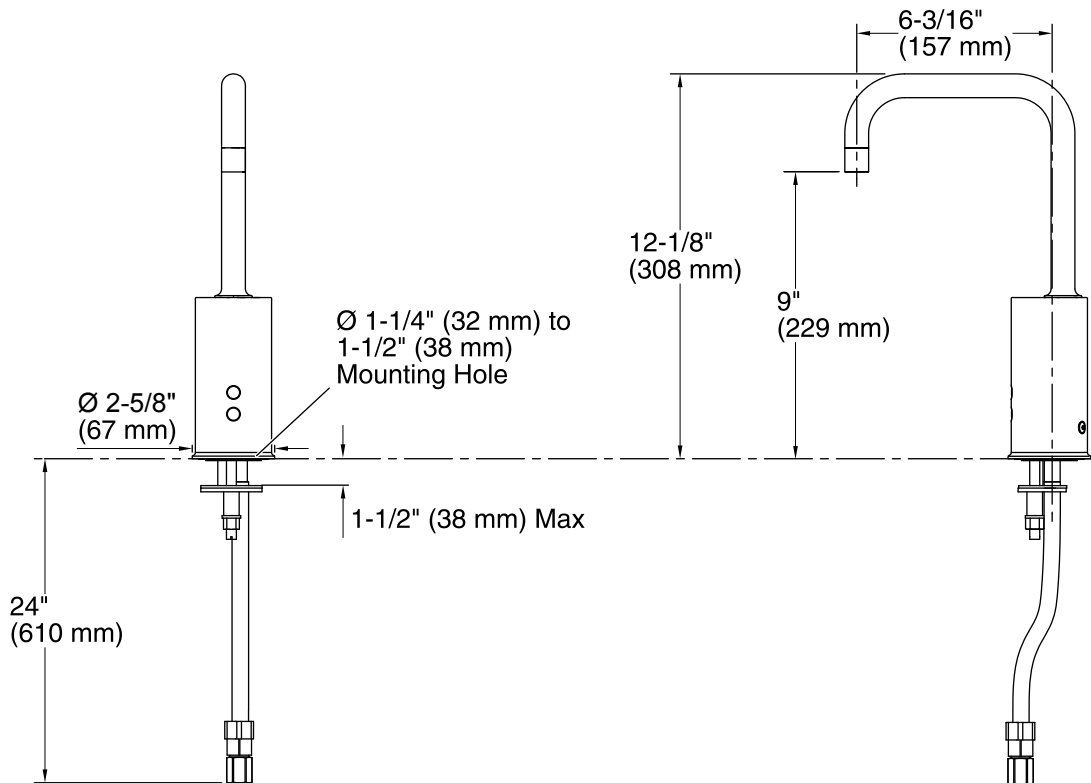

Technical Information

All product dimensions are nominal.

Valve body: Machined Brass

Faucet:

Flow rate: 0.5 gal/min (1.9 l/min)

Pressure: 60 psi (4.1 bar)

Power source: AAA 1.5 V, included

Notes

Install this product according to the installation guide.

A $1\text{-}1/4\text{'}$ (32 mm) minimum to $1\text{-}1/2\text{'}$ (38 mm) maximum diameter mounting hole is required.

The minimum distance between the back of the faucet spout and the wall must be $1\text{-}3/4\text{'}$ (44 mm). This will allow proper clearance for setscrew access.

The maximum distance between the bathroom sink basin edge to the base of the faucet spout must be $1\text{-}3/4\text{'}$ (44 mm).

The maximum height of the lip basin should be $3/4\text{'}$ (19 mm).

Product includes rosebud spray aerator. Other aerator styles are available.

ADA, OBC, CSA B651 compliant when installed to the specific requirements of these regulations.