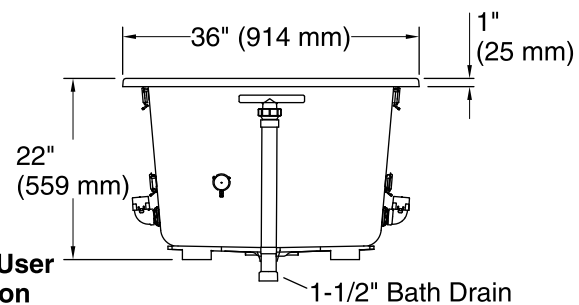

Amplifier

Required Electrical Service

One circuit required, protected with Class A Ground-Fault Circuit-Interrupter (GFCI) or Residual Current Device (RCD).

Amplifier: 120 V, 15 A, 50/60 Hz

Technical Information

All product dimensions are nominal.

Installation:	Drop-in, Under-mount
Drain location:	End
Basin area, bottom:	44-1/2" x 26-1/2" (1130 mm x 673 mm)
Basin area, top:	60-1/4" x 30-1/4" (1530 mm x 768 mm)
Weight:	85 lbs (38.6 kg)
Minimum floor load:	60 lbs/ft² (292.9 kg/m²)
Water depth:	17-3/4" (451 mm)
Water capacity:	102 gal (386.1 L)
Cutout:	Drop-in, 65" x 35" (1651 mm x 889 mm)
Electrical component rating:	Amplifier: 120 V, 1.1 A, 50/60 Hz
Amplifier channels:	2 at 15 W per channel 2 at 30 W per channel
Minimum flat for door:	2-7/16" (61 mm)

Notes

Measure your actual product for rough-in details.

Install this product according to the installation instructions.

The hot water supply should be 70% of the capacity of the bath or greater. Installations will vary.

Provide one grounded electrical outlet within 24" (610 mm) of each component.

Kit is required for under-mount installations (sold separately).

Control amplifier fits 16" (406 mm) center studs. 25' (7.6 m) cables are included.