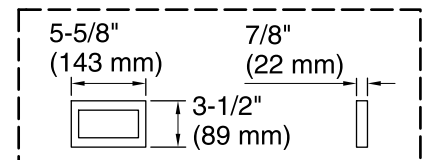

No change in measurements if connected with drain illustrated. (K-7272)

User Interface