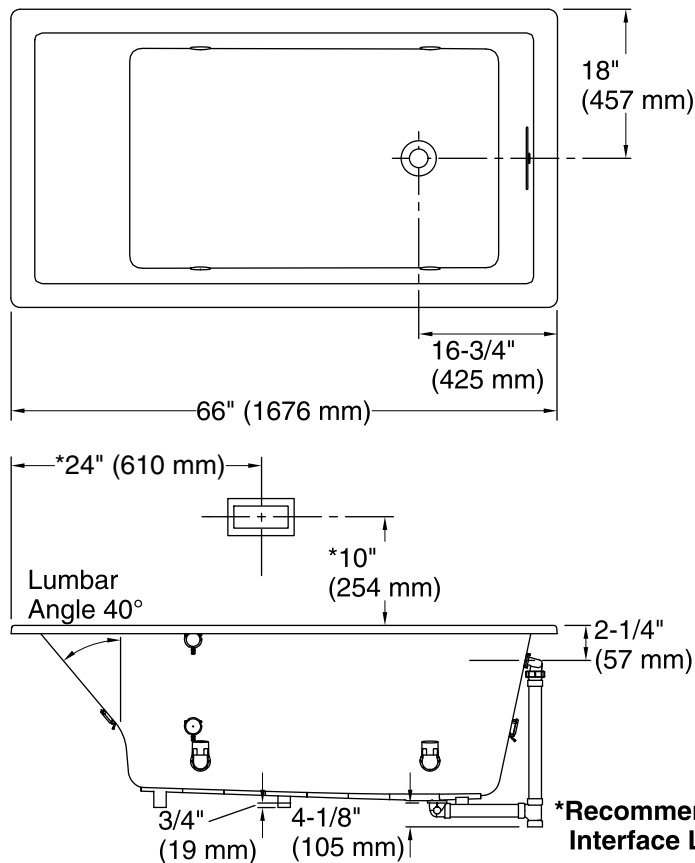

No change in measurements if connected with drain illustrated. (K-7272)

Required Electrical Service

One circuit required, protected with Class A Ground-Fault Circuit-Interrupter (GFCI) or Residual Current Device (RCD).

Amplifier: 120 V, 15 A, 50/60 Hz

Technical Information

All product dimensions are nominal.

Installation:	Drop-in, Under-mount
Drain location:	End
Basin area, bottom:	44-1/2" x 26-1/2" (1130 mm x 673 mm)
Basin area, top:	60-1/4" x 30-1/4" (1530 mm x 768 mm)
Weight:	85 lbs (38.6 kg)
Minimum floor load:	60 lbs/ft² (292.9 kg/m²)
Water depth:	17-3/4" (451 mm)
Water capacity:	102 gal (386.1 L)
Cutout:	Drop-in, 65" x 35" (1651 mm x 889 mm)
Electrical component rating:	Amplifier: 120 V, 1.1 A, 50/60 Hz
Amplifier channels:	2 at 15 W per channel 2 at 30 W per channel
Minimum flat for door:	2-7/16" (61 mm)

Notes

Measure your actual product for rough-in details.

Install this product according to the installation instructions.

The hot water supply should be 70% of the capacity of the bath or greater. Installations will vary.

Provide one grounded electrical outlet within 24" (610 mm) of each component.

Kit is required for under-mount installations (sold separately).

Control amplifier fits 16" (406 mm) center studs. 25' (7.6 m) cables are included.