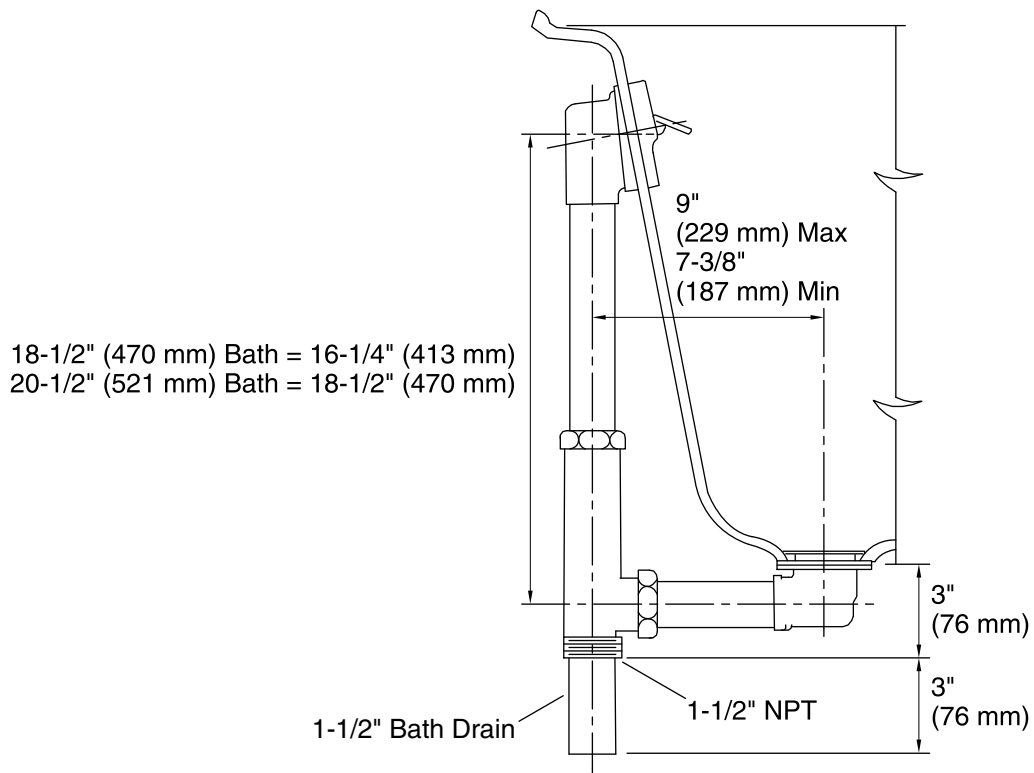

- 20-gauge brass construction.
- Brass tailpiece.
- 1-1/2" connection.
- Adjustable trip lever pop-up drain.
- For through-the-floor installations.
- Removable grid strainer.
- For 18-1/2" (470 mm) to 20-1/2" (521 mm) deep bath installations.

### Technical Information

All product dimensions are nominal.