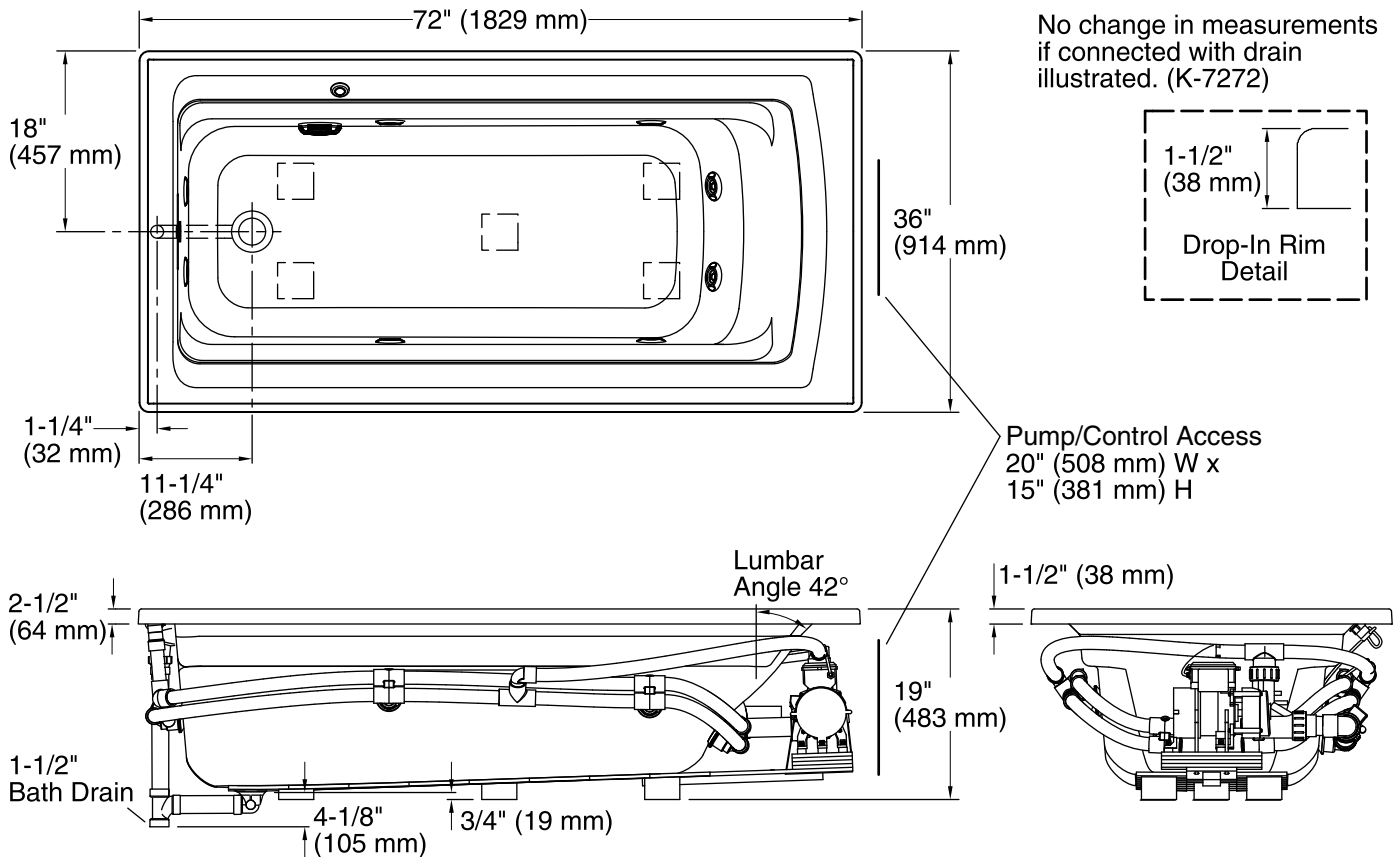

No change in measurements if connected with drain illustrated. (K-7272)

Pump/Control Access
20" (508 mm) W x
15" (381 mm) H

Lumbar
Angle 42°

1-1/2" (38 mm)

2-1/2" (64 mm)

1-1/2" Bath Drain

4-1/8" (105 mm)

3/4" (19 mm)

19" (483 mm)

Required Electrical Service

Two dedicated circuits required, protected with Class A Ground-Fault Circuit-Interrupter (GFCI) or Residual Current Device (RCD).

Pump: 120 V, 15 A, 60 Hz
Heater: 120 V, 15 A, 60 Hz

Technical Information

All product dimensions are nominal.

Installation: Drop-in
Drain location: End
Basin area, bottom: 51-3/8" x 21" (1305 mm x 533 mm)
Basin area, top: 64-1/2" x 30-1/2" (1638 mm x 775 mm)
Weight: 110 lbs (49.9 kg)
Minimum floor load: 41 lbs/ft² (200.2 kg/m²)
Water depth: 15" (381 mm)
Water capacity: 72 gal (272.5 L)
Cutout: Drop-in, 70-1/2" x 34-1/2" (1791 mm x 876 mm)
Electrical component rating: Pump: 120 V, 7 A, 60 Hz
Heater: 120 V, 12.5 A, 60 Hz, 1500 W
Pump speed: Single

Notes

Measure your actual product for rough-in details. Install this product according to the installation instructions. The hot water supply should be 70% of the capacity of the bath or greater. Installations will vary. Provide one grounded electrical outlet within 24" (610 mm) of each component. This product is designed for drop-in installation only. It is not suited for use in a three-wall alcove with an overhead shower. ADA compliant when installed to the specific requirements of these regulations.