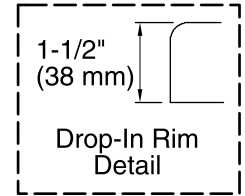

Pump/Control Access  
20" (508 mm) W x  
15" (381 mm) H

Lumbar  
Angle 42°

1-1/2" (38 mm)

2-1/2" (64 mm)

1-1/2" Bath Drain

4-1/8" (105 mm)

3/4" (19 mm)

19" (483 mm)

### Technical Information

All product dimensions are nominal.

Installation: Drop-in  
Drain location: End  
Basin area, bottom: 51-3/8" x 21" (1305 mm x 533 mm)  
Basin area, top: 64-1/2" x 30-1/2" (1638 mm x 775 mm)  
Weight: 110 lbs (49.9 kg)  
Minimum floor load: 41 lbs/ft<sup>2</sup> (200.2 kg/m<sup>2</sup>)  
Water depth: 15" (381 mm)  
Water capacity: 72 gal (272.5 L)  
Cutout: Drop-in, 70-1/2" x 34-1/2" (1791 mm x 876 mm)  
Electrical component rating: Pump: 120 V, 7 A, 60 Hz  
Heater: 120 V, 12.5 A, 60 Hz, 1500 W  
Pump speed: Single