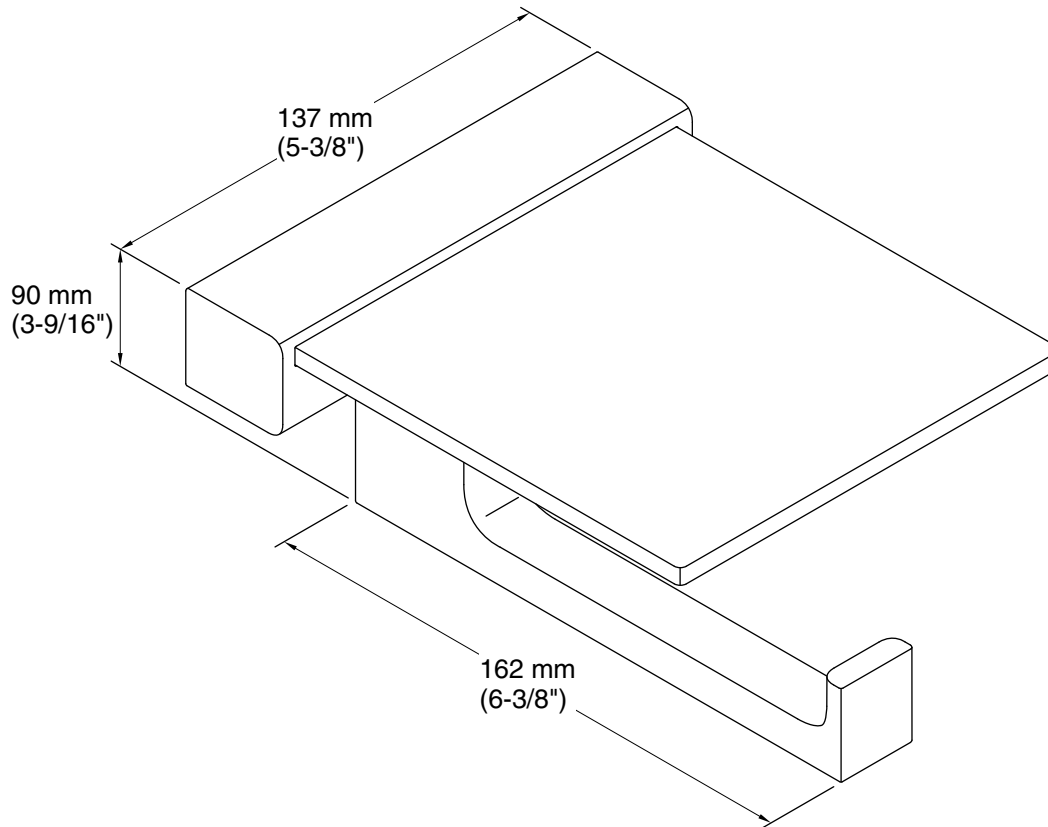

	CP	Polished Chrome
--	----	-----------------

Technical Information

All product dimensions are nominal.

Material: Metal

Notes

Install this product according to the installation instructions.