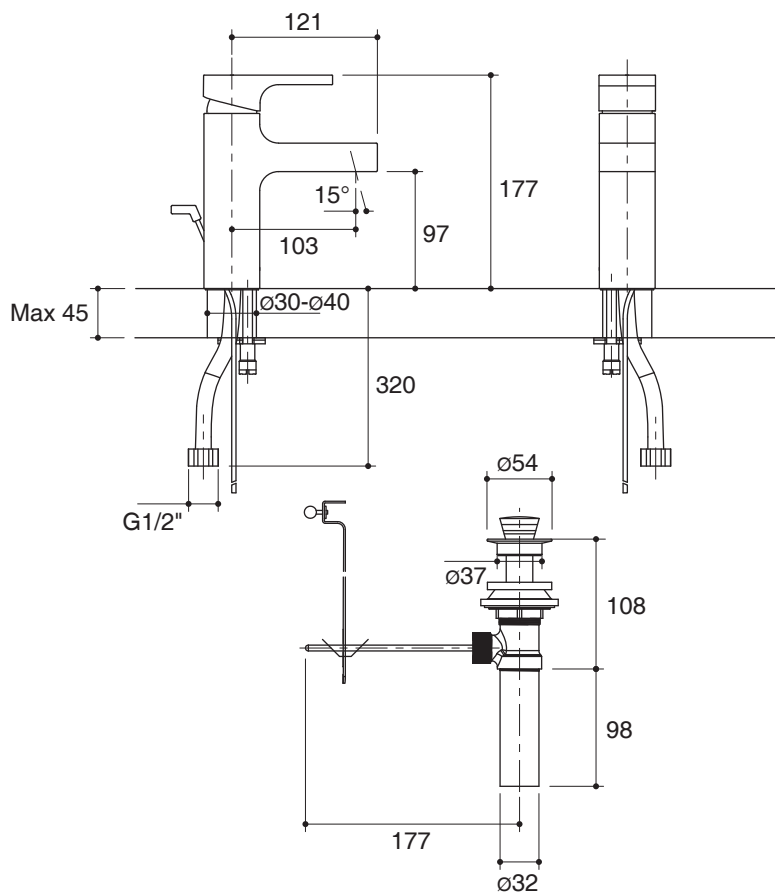

### Features

- Brass construction
- Single-hole mounting
- One-piece, self-contained ceramic disc valve allows both volume and temperature control
- Flexible connection for easy installation
- Includes pop-up drain with lift rod and tailpiece
- 103 mm spout reach
- Lever handle

### Product Specification:

The single-hole single-control lavatory faucet shall be made of brass construction. Product shall feature a one-piece, self-contained ceramic disc valve, allowing volume and temperature control. Product shall be for single-hole mounting. Product shall feature a 103 mm spout reach, lever handle, pop-up drain with lift rod and tailpiece, flexible connections for easy installation. Faucet shall be Kohler Model K-37327X-4-CP.

## Installation Notes

Install this product according to the installation guide.

Dimensions are approximate.  
Unit: mm.