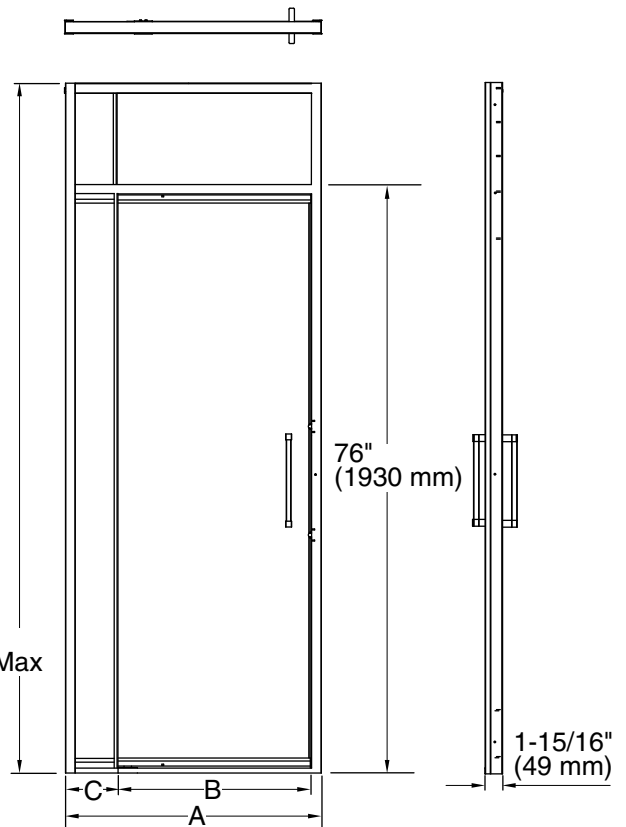

## Product Specification

The pivot steam shower door shall offer multiple configuration options for opening widths from 30" (762 mm) to 72" (1829 mm). Product shall have pivot panel with a walk through height of 75" (1905 mm). Product shall be available in 1/4" (6 mm) or 3/8" (10 mm) thick tempered glass. Product shall have optional steam-sealing enclosure and CleanCoat™ glass coating for easy glass care and maintenance. Product shall be easy adjustment for out-of-plumb conditions. Product shall have 3" (76 mm) of width adjustment, 1/2" (13 mm) height adjustment, and 3/8" (10 mm) of out-of-plumb adjustment. Product shall have sliding transom. Pivot steam shower door shall be Kohler Model K-\_\_\_\_\_-\_\_\_\_\_.

Model	Description	Application	Glass Thickness	Frame Finishes/Colors
K-705819-L	Pivot steam shower door	Shower	3/8" (10 mm)	<input type="checkbox"/> SH <input type="checkbox"/> NX <input type="checkbox"/> ABV
K-705821-L	Pivot steam shower door	Shower	3/8" (10 mm)	<input type="checkbox"/> SH <input type="checkbox"/> NX <input type="checkbox"/> ABV
K-705823-L	Pivot steam shower door	Shower	3/8" (10 mm)	<input type="checkbox"/> SH <input type="checkbox"/> NX <input type="checkbox"/> ABV
K-705825-L	Pivot steam shower door	Shower	3/8" (10 mm)	<input type="checkbox"/> SH <input type="checkbox"/> NX <input type="checkbox"/> ABV
K-705827-L	Pivot steam shower door	Shower	3/8" (10 mm)	<input type="checkbox"/> SH <input type="checkbox"/> NX <input type="checkbox"/> ABV

89" (2261 mm) Min  
89-1/2" (2273 mm) Max