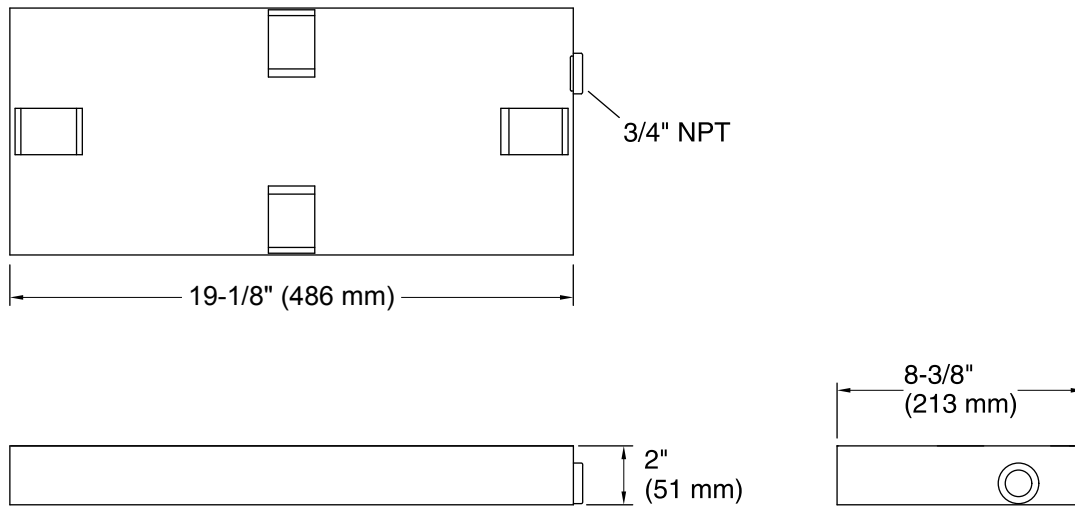

Technical Information

All product dimensions are nominal.

Notes

Install this product according to the installation guide.