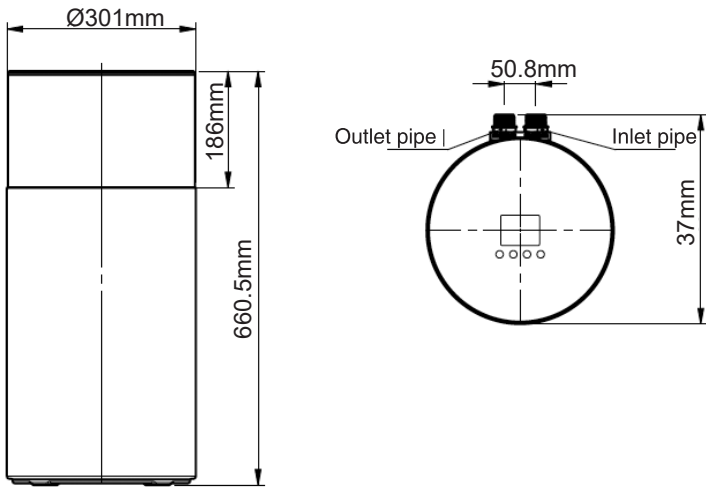

KOHLER®

CENTRAL PURIFICATION AERODYNE-LIGHT USER

78436T-PP306-01R

PRODUCT DIMENSIONS

All dimensions are in mm.