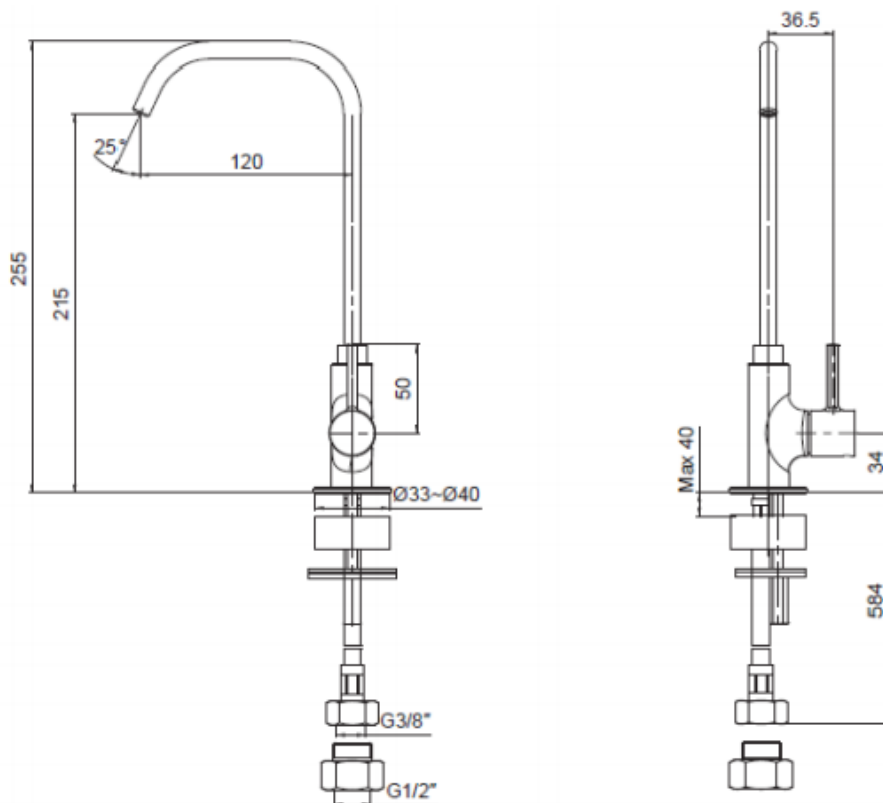

KITCHEN FAUCETS (WATER FILTRATION OPTION)

CUFF
K-45406T-4

Product Specification:

Model	Spout		Handle	Includes	Finish
	Reach#	Height			
K-45406T-4	120mm	215mm	Lever	spout, valve, handle, aerator, flexible inlet hose, connection kit	Polished Chrome (-CP)

#Reach: the distance between the spout and center of the faucet opening hole

Product Dimension:

K-45406T-4

Please note that the above information are subject to change without notice.