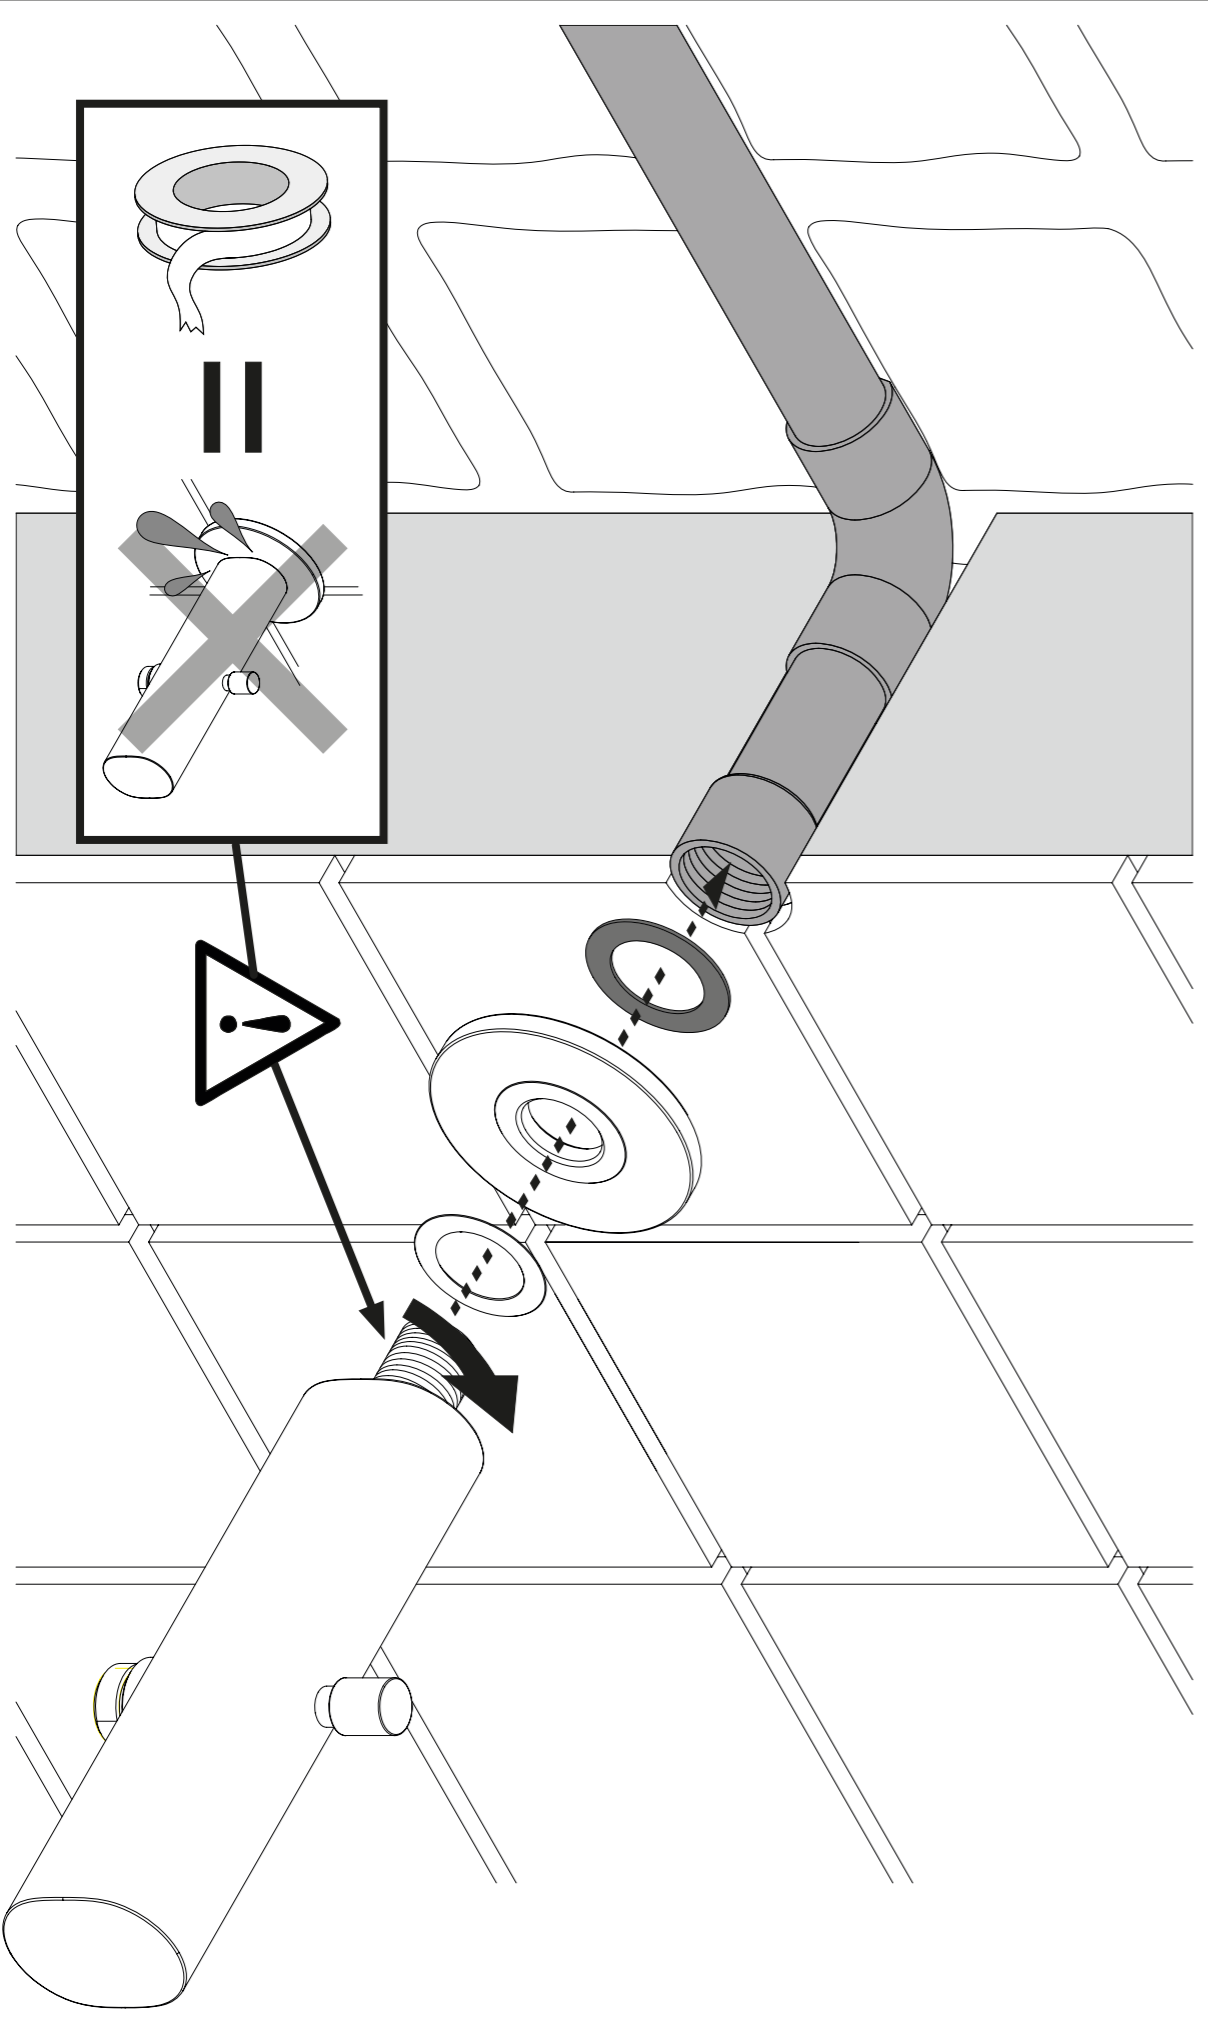

INSTALLATION INSTRUCTIONS

SERVICE PARTS

37322IN-CP	WALL MOUNTED BATH SPOUT WITHOUT DIVERTER
37321IN-CP	WALL MOUNTED BATH SPOUT WITH DIVERTER