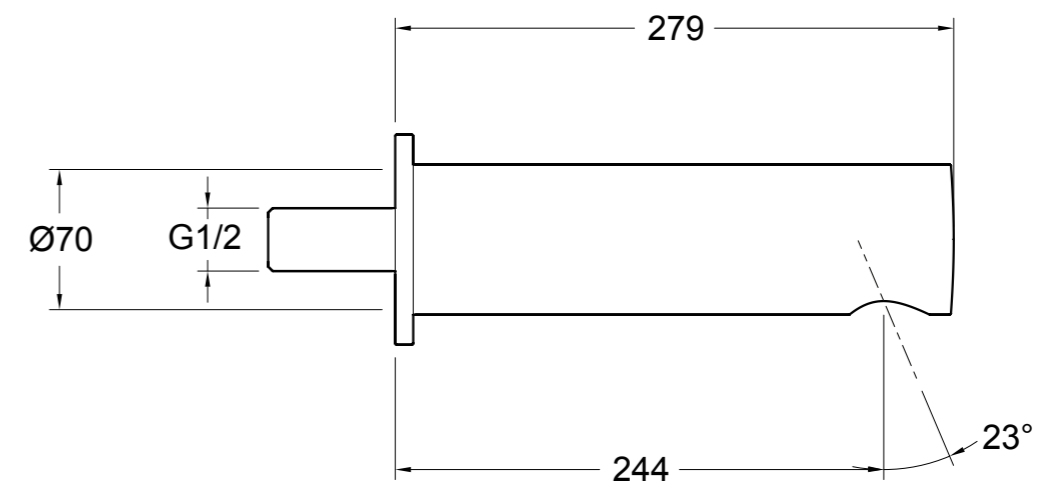

INSTALLATION INSTRUCTIONS

37322IN-CP
37321IN-CP

WALL MOUNTED BATH SPOUT WITHOUT DIVERTER
WALL MOUNTED BATH SPOUT WITH DIVERTER

BEFORE YOU BEGIN

All information is based on the latest product information available at the time of publication. Kohler Co. reserves the right to make changes in product characteristics, packaging, or availability at any time without notice.

Please leave these instructions for the consumer. They contain important information.

NOTE:

1. Flush the water supply pipes thoroughly to remove any debris.
2. Observe all local plumbing and building codes.

ROUGH-IN DIMENSIONS

37322IN-CP