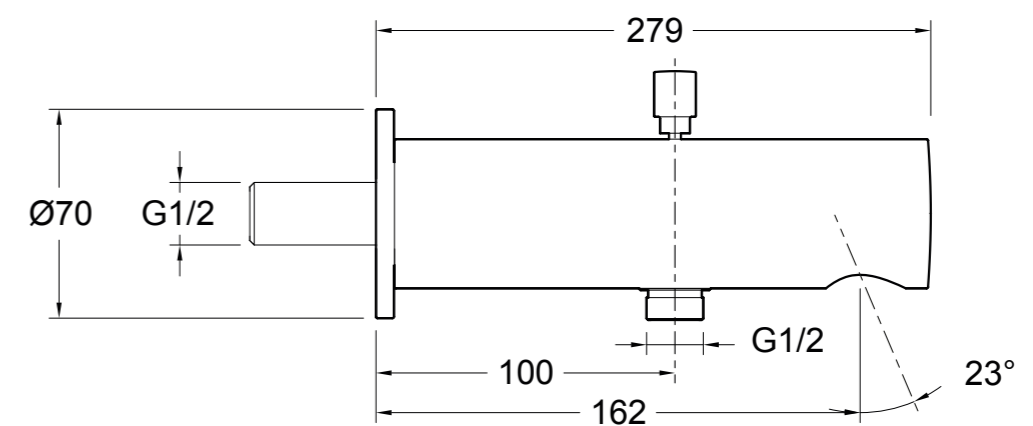

ROUGH-IN DIMENSIONS

37322IN-CP

37321IN-CP

KOHLER®

Kohler India Corporation Pvt. Ltd.
6th Floor, Office Block
Ambiance Mall, Ambi Island, NH-8
Gurgaon-122002
Haryana, India

Customer Care No : 1800 103 2244 (Toll Free) & +91-124-4319685 / 86