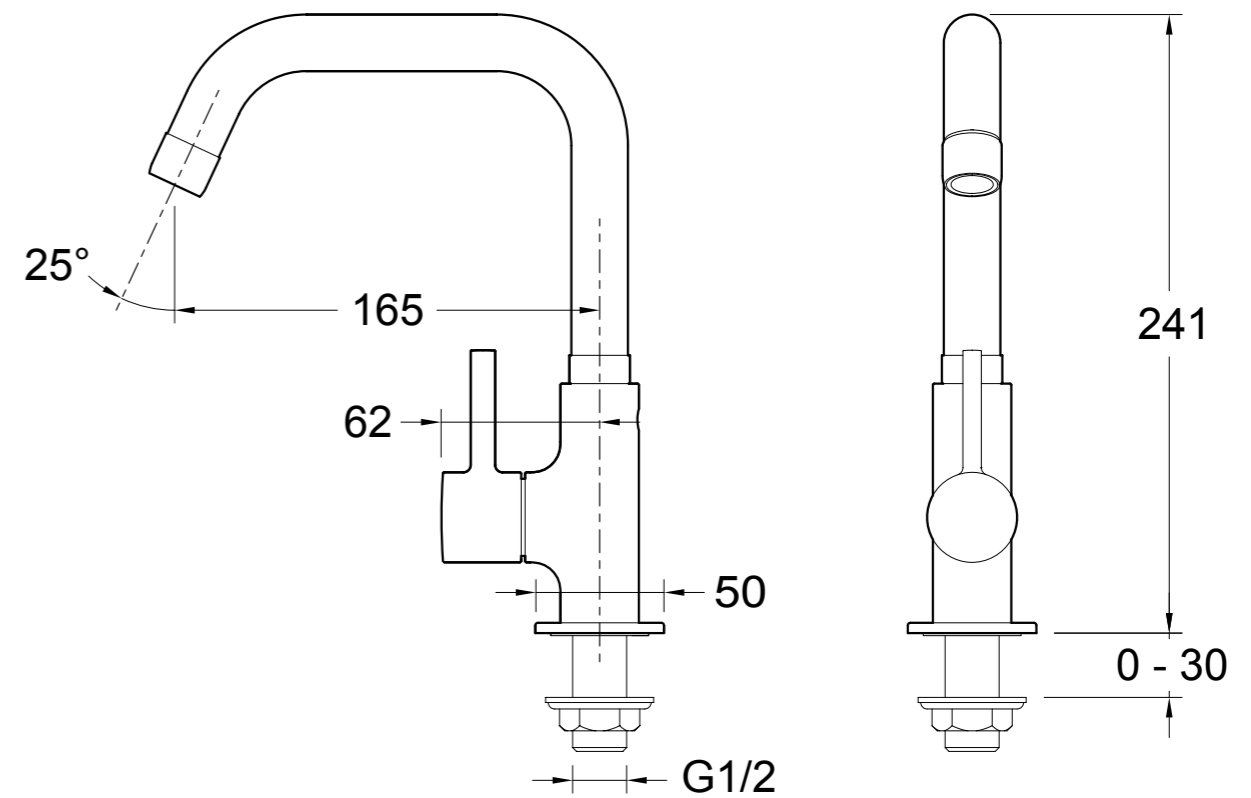

### 37313IN-4-CP 1 HOLE DECK MOUNTED COLD ONLY KITCHEN FAUCET

#### ROUGH-IN DIMENSIONS

37313IN-4-CP