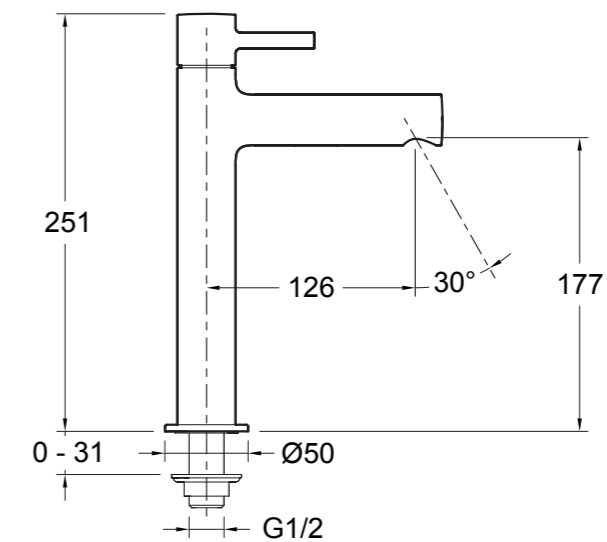

INSTALLATION INSTRUCTIONS

37308IN-4-CP PILLAR TAP
 37309IN-4-CP TALL PILLAR TAP

BEFORE YOU BEGIN

All information is based on the latest product information available at the time of publication. Kohler Co. reserves the right to make changes in product characteristics, packaging, or availability at any time without notice.

ROUGH-IN DIMENSIONS

37308IN-4-CP

37309IN-4-CP

KOHLER®

Kohler India Corporation Pvt. Ltd.
 6th Floor, Office Block
 Ambiance Mall, Ambi Island, NH-8
 Gurgaon-122002
 Haryana, India

Customer Care No : 1800 103 2244 (Toll Free) & +91-124-4319685 / 86

Customer Care Email : indiacustomercare@kohler.com

www.kohler.co.in

37308IN-4-CP
37309IN-4-CP

PILLAR TAP
TALL PILLAR TAP