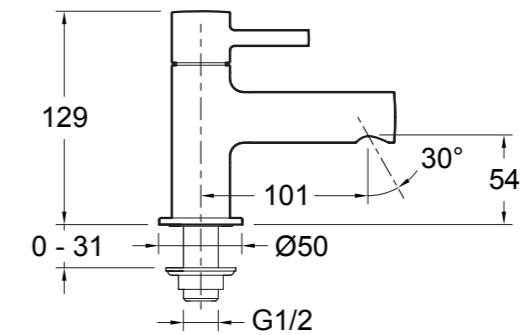

INSTALLATION INSTRUCTIONS

37308IN-4-CP PILLAR TAP
 37309IN-4-CP TALL PILLAR TAP

BEFORE YOU BEGIN

All information is based on the latest product information available at the time of publication. Kohler Co. reserves the right to make changes in product characteristics, packaging, or availability at any time without notice.

ROUGH-IN DIMENSIONS

37308IN-4-CP

37309IN-4-CP

KOHLER®

Kohler India Corporation Pvt. Ltd.
 6th Floor, Office Block
 Ambiance Mall, Ambi Island, NH-8
 Gurgaon-122002
 Haryana, India

Customer Care No : 1800 103 2244 (Toll Free) & +91-124-4319685 / 86