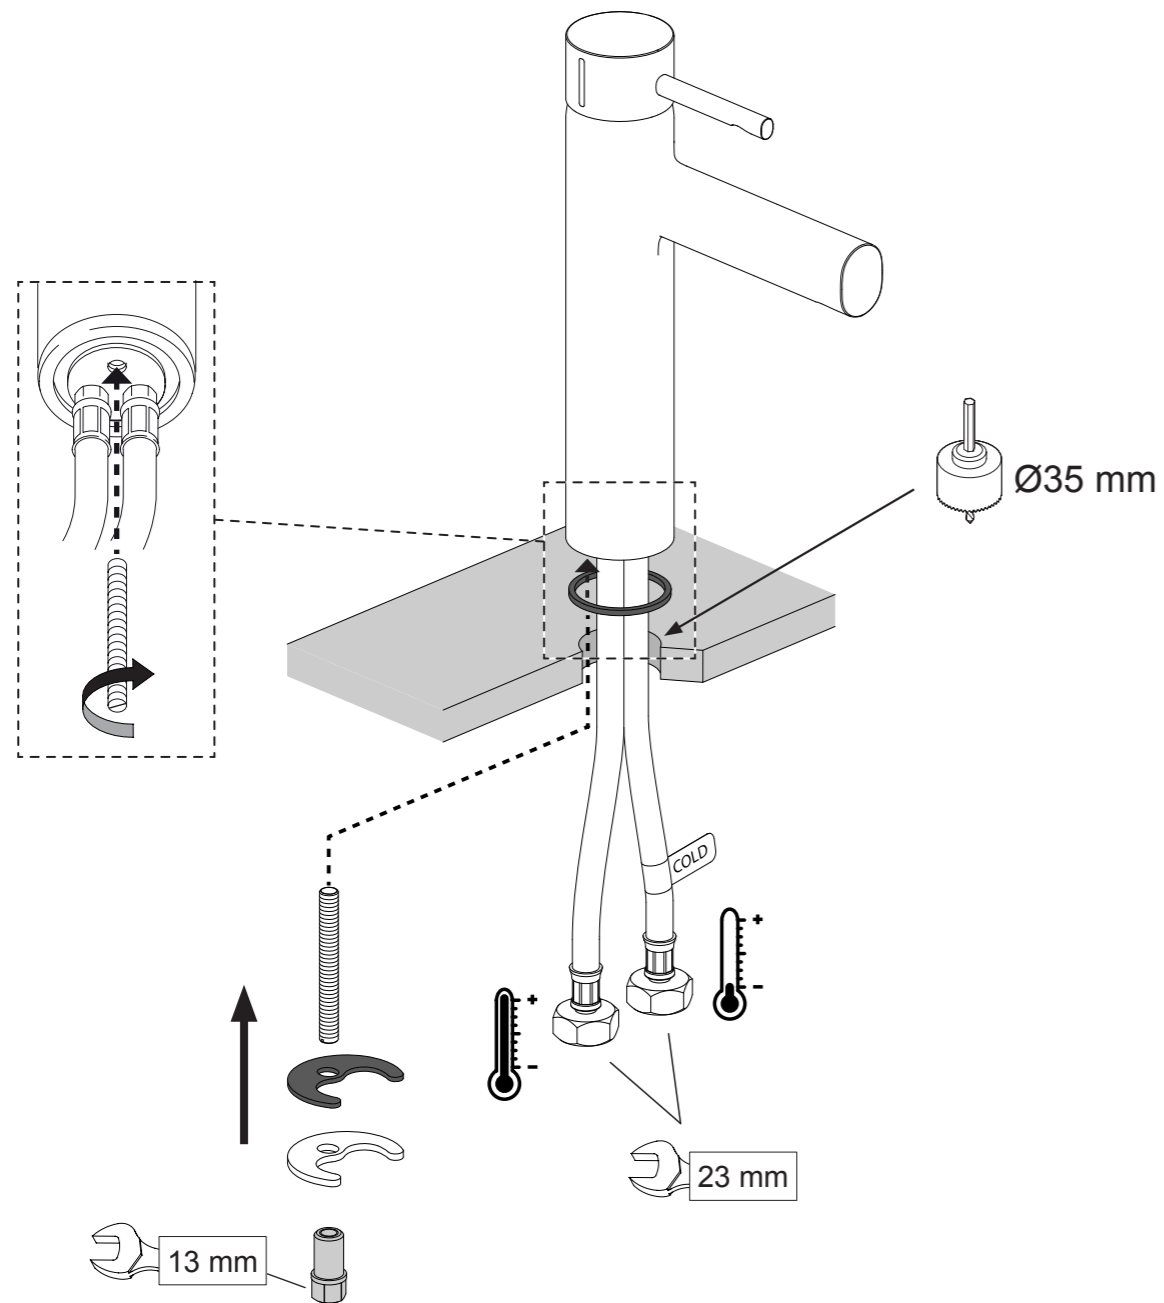

37301IN-4-CP	SINGLE CONTROL LAVATORY FAUCET WITH DRAIN
37301IN-4ND-CP	SINGLE CONTROL LAVATORY FAUCET WITHOUT DRAIN
37303IN-4-CP	SINGLE CONTROL TALL LAVATORY FAUCET WITH DRAIN
37303IN-4ND-CP	SINGLE CONTROL TALL LAVATORY FAUCET WITHOUT DRAIN

NOTE:

1. Flush the water supply pipes thoroughly to remove any debris.
2. Observe all local plumbing and building codes.

ROUGH-IN DIMENSIONS

37301IN-4ND-CP

37301IN-4-CP

37303IN-4ND-CP

37303IN-4-CP

KOHLER®

MOUNTING THE DRAIN

SERVICE PARTS

37301IN-4-CP	SINGLE CONTROL LAVATORY FAUCET WITH DRAIN
37301IN-4ND-CP	SINGLE CONTROL LAVATORY FAUCET WITHOUT DRAIN
37303IN-4-CP	SINGLE CONTROL TALL LAVATORY FAUCET WITH DRAIN
37303IN-4ND-CP	SINGLE CONTROL TALL LAVATORY FAUCET WITHOUT DRAIN