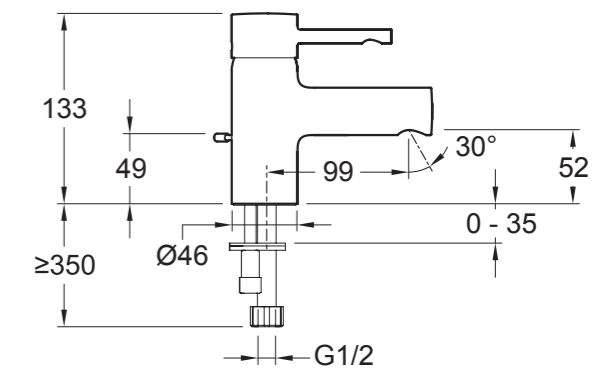

37301IN-4-CP	SINGLE CONTROL LAVATORY FAUCET WITH DRAIN
37301IN-4ND-CP	SINGLE CONTROL LAVATORY FAUCET WITHOUT DRAIN
37303IN-4-CP	SINGLE CONTROL TALL LAVATORY FAUCET WITH DRAIN
37303IN-4ND-CP	SINGLE CONTROL TALL LAVATORY FAUCET WITHOUT DRAIN

NOTE:

1. Flush the water supply pipes thoroughly to remove any debris.
2. Observe all local plumbing and building codes.

ROUGH-IN DIMENSIONS

37301IN-4ND-CP

37301IN-4-CP

37303IN-4ND-CP

37303IN-4-CP

KOHLER®