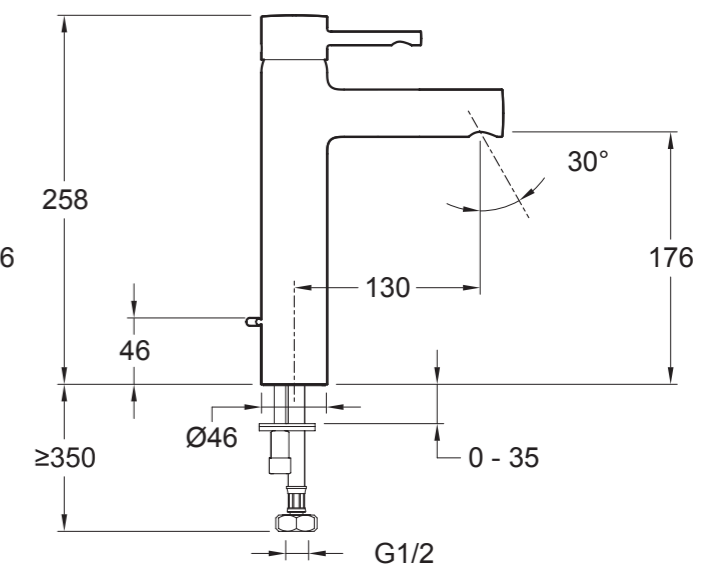

NOTE:

1. Flush the water supply pipes thoroughly to remove any debris.
2. Observe all local plumbing and building codes.

ROUGH-IN DIMENSIONS

37301IN-4ND-CP

37301IN-4-CP

37303IN-4ND-CP

37303IN-4-CP

KOHLER®

MOUNTING THE DRAIN

SERVICE PARTS

37301IN-4-CP	SINGLE CONTROL LAVATORY FAUCET WITH DRAIN
37301IN-4ND-CP	SINGLE CONTROL LAVATORY FAUCET WITHOUT DRAIN
37303IN-4-CP	SINGLE CONTROL TALL LAVATORY FAUCET WITH DRAIN
37303IN-4ND-CP	SINGLE CONTROL TALL LAVATORY FAUCET WITHOUT DRAIN