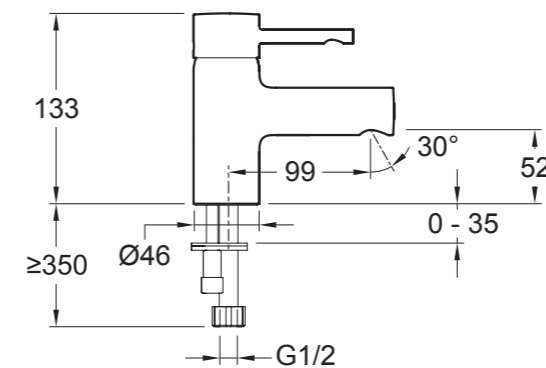

37301IN-4-CP	SINGLE CONTROL LAVATORY FAUCET WITH DRAIN
37301IN-4ND-CP	SINGLE CONTROL LAVATORY FAUCET WITHOUT DRAIN
37303IN-4-CP	SINGLE CONTROL TALL LAVATORY FAUCET WITH DRAIN
37303IN-4ND-CP	SINGLE CONTROL TALL LAVATORY FAUCET WITHOUT DRAIN

NOTE:

1. Flush the water supply pipes thoroughly to remove any debris.
2. Observe all local plumbing and building codes.

ROUGH-IN DIMENSIONS

37301IN-4ND-CP

37301IN-4-CP

37303IN-4ND-CP

37303IN-4-CP

KOHLER®

MOUNTING THE DRAIN

SERVICE PARTS

37301IN-4-CP	SINGLE CONTROL LAVATORY FAUCET WITH DRAIN
37301IN-4ND-CP	SINGLE CONTROL LAVATORY FAUCET WITHOUT DRAIN
37303IN-4-CP	SINGLE CONTROL TALL LAVATORY FAUCET WITH DRAIN
37303IN-4ND-CP	SINGLE CONTROL TALL LAVATORY FAUCET WITHOUT DRAIN