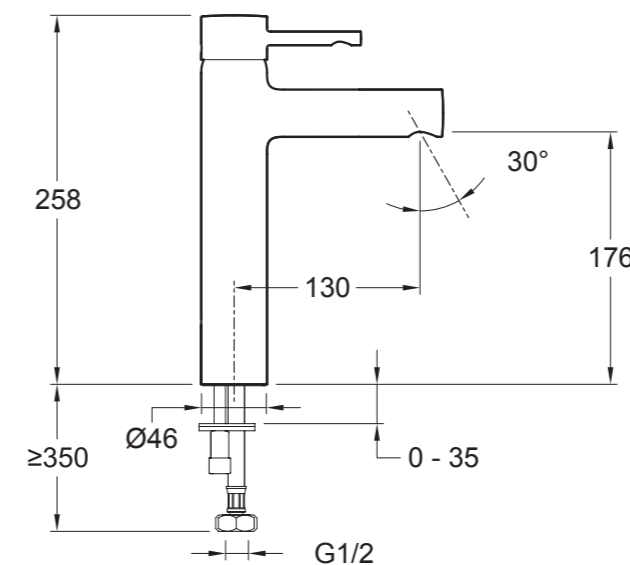

NOTE:

1. Flush the water supply pipes thoroughly to remove any debris.
2. Observe all local plumbing and building codes.

ROUGH-IN DIMENSIONS

37301IN-4ND-CP

37301IN-4-CP

37303IN-4ND-CP

37303IN-4-CP

KOHLER®

MOUNTING THE DRAIN

SERVICE PARTS

37301IN-4-CP	SINGLE CONTROL LAVATORY FAUCET WITH DRAIN
37301IN-4ND-CP	SINGLE CONTROL LAVATORY FAUCET WITHOUT DRAIN
37303IN-4-CP	SINGLE CONTROL TALL LAVATORY FAUCET WITH DRAIN
37303IN-4ND-CP	SINGLE CONTROL TALL LAVATORY FAUCET WITHOUT DRAIN