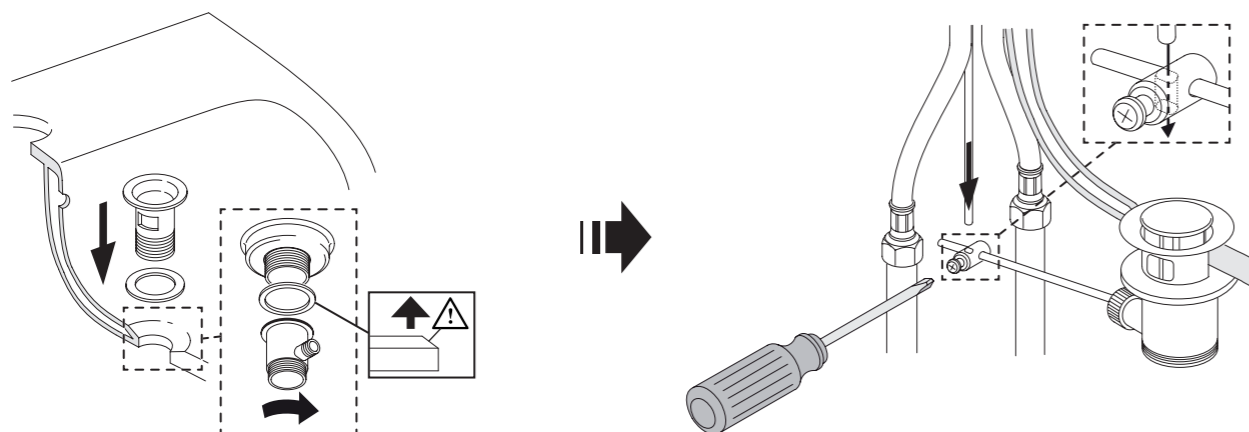

NOTE:

1. Flush the water supply pipes thoroughly to remove any debris.
2. Observe all local plumbing and building codes.

ROUGH-IN DIMENSIONS

37301IN-4ND-CP

37301IN-4-CP

37303IN-4ND-CP

37303IN-4-CP

KOHLER®

MOUNTING THE DRAIN

SERVICE PARTS

37301IN-4-CP	SINGLE CONTROL LAVATORY FAUCET WITH DRAIN
37301IN-4ND-CP	SINGLE CONTROL LAVATORY FAUCET WITHOUT DRAIN
37303IN-4-CP	SINGLE CONTROL TALL LAVATORY FAUCET WITH DRAIN
37303IN-4ND-CP	SINGLE CONTROL TALL LAVATORY FAUCET WITHOUT DRAIN