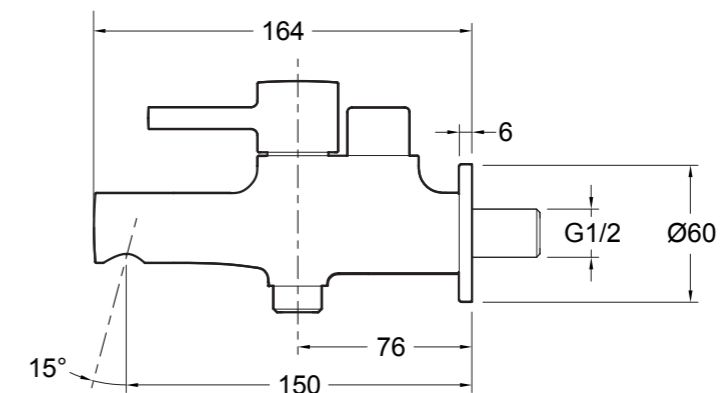

37319IN-4-CP 1 WAY BIB TAP
 37320IN-4-CP 2 WAYS BIB TAP

BEFORE YOU BEGIN

All information is based on the latest product information available at the time of publication. Kohler Co. reserves the right to make changes in product characteristics, packaging, or availability at any time without notice.

ROUGH-IN DIMENSIONS

37319IN-4-CP

37320IN-4-CP

KOHLER®

Kohler India Corporation Pvt. Ltd.
 6th Floor, Office Block
 Ambiance Mall, Ambi Island, NH-8
 Gurgaon-122002
 Haryana, India

Customer Care No : 1800 103 2244 (Toll Free) & +91-124-4319685 / 86
 Customer Care Email : indiacustomercare@kohler.com
www.kohler.co.in