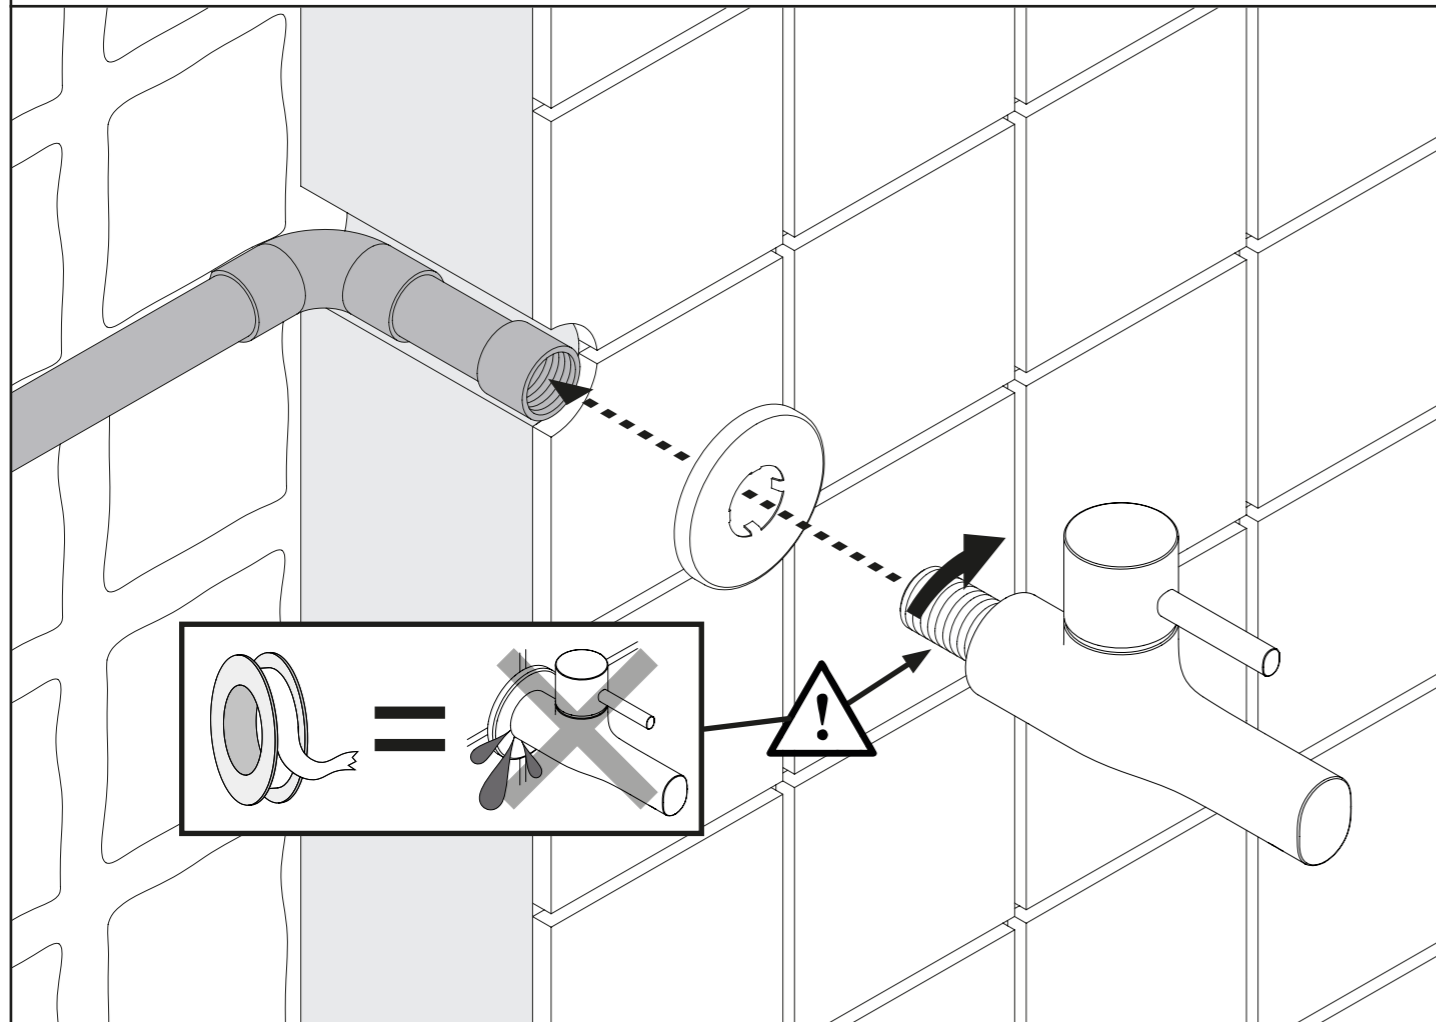

INSTALLATION INSTRUCTIONS

MAINTENANCE FOR 37319IN-CP and 37320IN-CP

KOHLER®

SERVICE PARTS

CUFF

37319IN-4-CP
37320IN-4-CP

1 WAY BIB TAP
2 WAYS BIB TAP