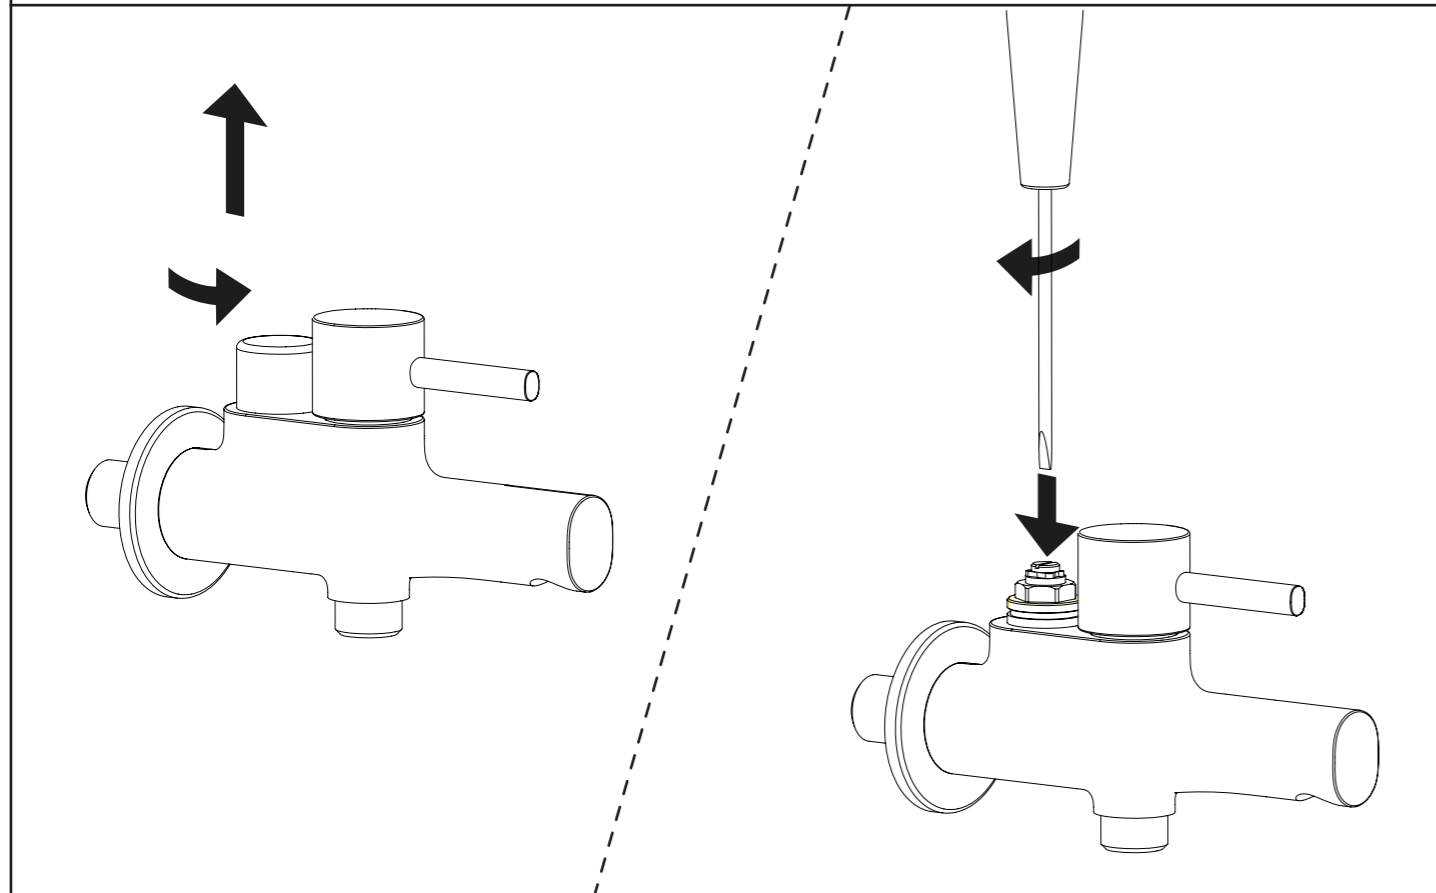

INSTALLATION INSTRUCTIONS

MAINTENANCE FOR 37319IN-CP and 37320IN-CP

KOHLER®

SERVICE PARTS

CUFF

37319IN-4-CP
37320IN-4-CP

1 WAY BIB TAP
2 WAYS BIB TAP