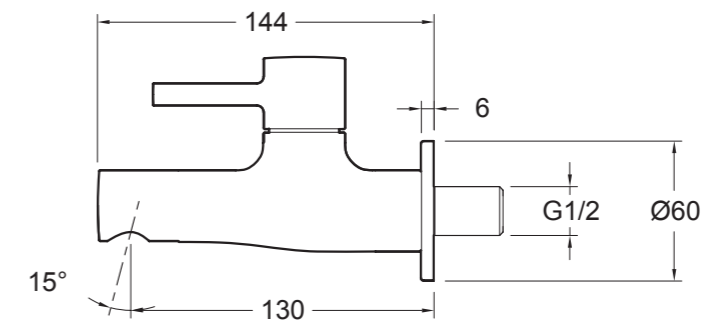

37319IN-4-CP 1 WAY BIB TAP
 37320IN-4-CP 2 WAYS BIB TAP

BEFORE YOU BEGIN

All information is based on the latest product information available at the time of publication. Kohler Co. reserves the right to make changes in product characteristics, packaging, or availability at any time without notice.

ROUGH-IN DIMENSIONS

37319IN-4-CP

37320IN-4-CP

KOHLER®

Kohler India Corporation Pvt. Ltd.
 6th Floor, Office Block
 Ambiance Mall, Ambi Island, NH-8
 Gurgaon-122002
 Haryana, India

Customer Care No : 1800 103 2244 (Toll Free) & +91-124-4319685 / 86
 Customer Care Email : indiacustomercare@kohler.com
www.kohler.co.in

INSTALLATION INSTRUCTIONS

MAINTENANCE FOR 37319IN-CP and 37320IN-CP

KOHLER®

SERVICE PARTS

CUFF

37319IN-4-CP
37320IN-4-CP

1 WAY BIB TAP
2 WAYS BIB TAP