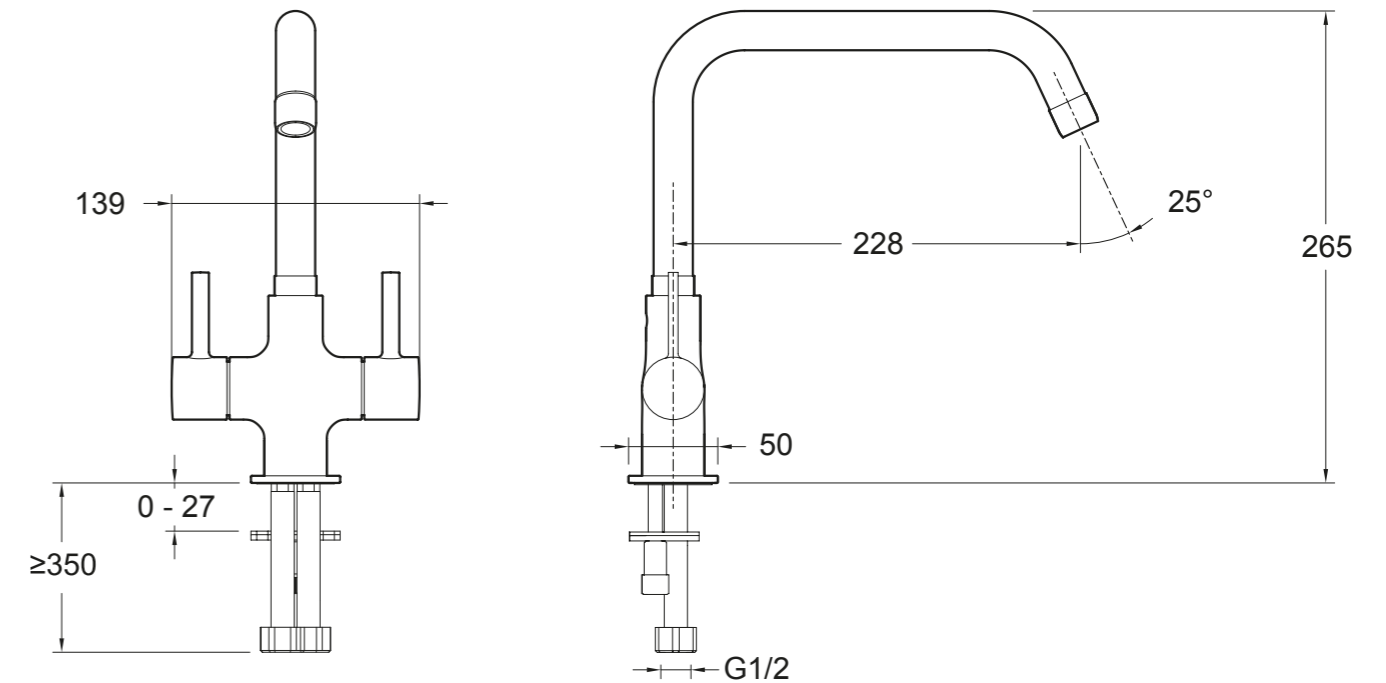

37316IN-4-CP 2 HANDLES DECK MOUNT KITCHEN MIXER

BEFORE YOU BEGIN

All information is based on the latest product information available at the time of publication. Kohler Co. reserves the right to make changes in product characteristics, packaging, or availability at any time without notice.

ROUGH-IN DIMENSIONS

37316IN-4-CP

KOHLER®

Kohler India Corporation Pvt. Ltd.
6th Floor, Office Block
Ambiance Mall, Ambi Island, NH-8
Gurgaon-122002
Haryana, India

Customer Care No : 1800 103 2244 (Toll Free) & +91-124-4319685 / 86
Customer Care Email : indiacustomercare@kohler.com
www.kohler.co.in