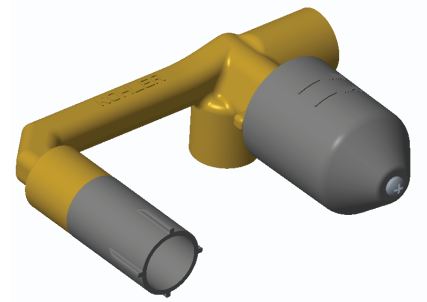

Features

- Combining an aerodynamic profile with sleek contours, the Beam faucet collection is an eye-catching blend of function and fashion.
- The versatile, modern design of Beam faucets complements a variety of decors. Coordinate with Beam showering components to create a cohesive look you'll fall in love with.
- Superior dimensions provide easy and intuitive operation.
- Life-50™: Tested for 50 years of use, Kohler's unique Cartridges have near diamond hardness ceramic discs which grind debris and have a polishing effect for smooth & precise operation.
- Life-Bright™: Resists corrosion and wear two times longer than industry standard. Kohler chrome products have 3 layers of coating for added protection.

Material

- Premium Metal Construction.
- KOHLER finishes resist corrosion and tarnishing.

Installation

- For wall-mount installation.

KOHLER® Faucet Warranty

See website for detailed warranty information

www.kohler.co.in/warranty