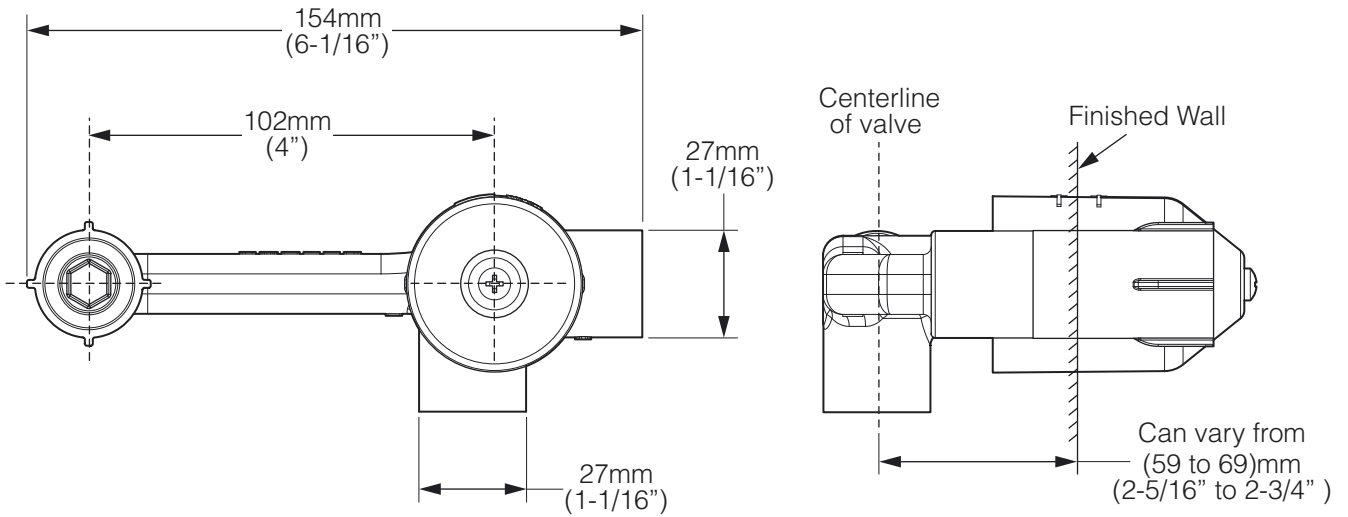

Notes

Install this product according to the installation guide.