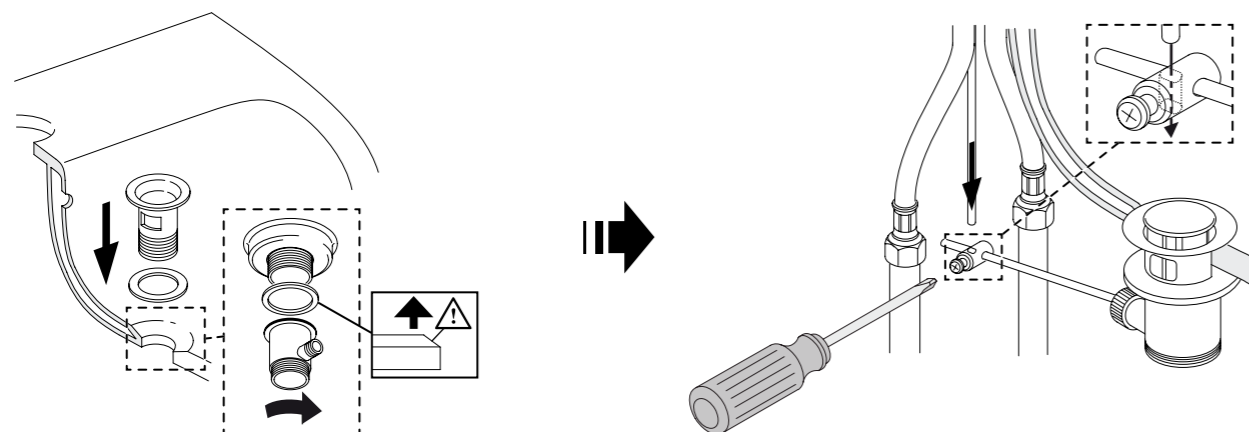

NOTE:

1. Flush the water supply pipes thoroughly to remove any debris.
2. Observe all local plumbing and building codes.

ROUGH-IN DIMENSIONS

15238IN-4-CP

15238IN-4ND-CP

10861IN-4-CP

10861IN-4ND-CP

KOHLER®

MOUNTING THE DRAIN

10861IN-4ND-CP	SINGULIER TALL LAVATORY FAUCET
15238IN-4ND-CP	JULY TALL LAVATORY FAUCET
10861IN-4-CP	SINGULIER TALL LAVATORY FAUCET WITH DRAIN
15238IN-4-CP	JULY TALL LAVATORY FAUCET WITH DRAIN