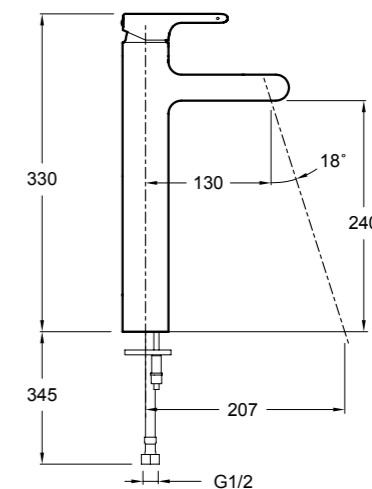

NOTE:

1. Flush the water supply pipes thoroughly to remove any debris.
2. Observe all local plumbing and building codes.

ROUGH-IN DIMENSIONS

15238IN-4-CP

15238IN-4ND-CP

10861IN-4-CP

10861IN-4ND-CP

KOHLER®

MOUNTING THE DRAIN

10861IN-4ND-CP	SINGULIER TALL LAVATORY FAUCET
15238IN-4ND-CP	JULY TALL LAVATORY FAUCET
10861IN-4-CP	SINGULIER TALL LAVATORY FAUCET WITH DRAIN
15238IN-4-CP	JULY TALL LAVATORY FAUCET WITH DRAIN