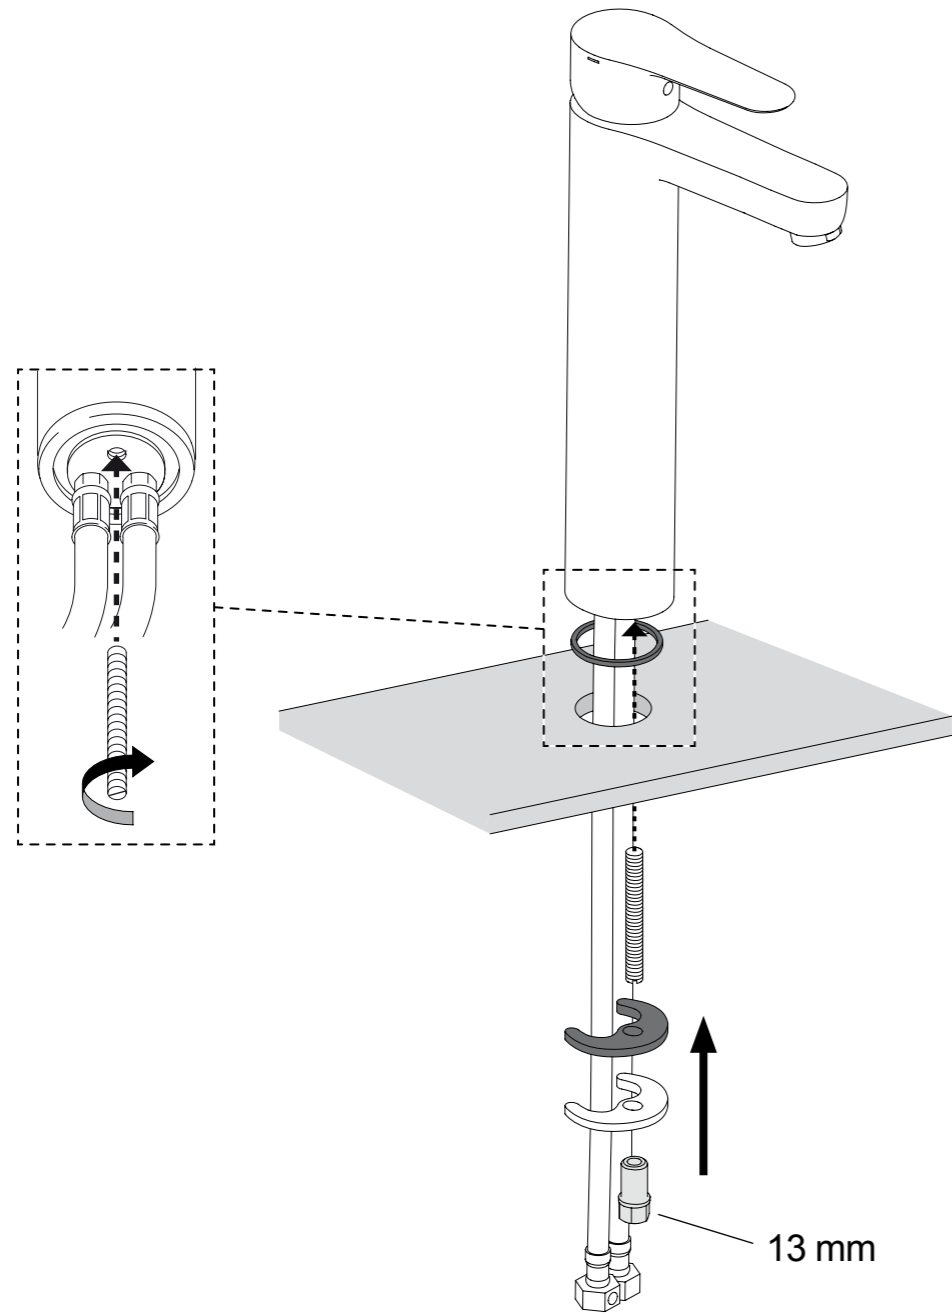

NOTE:

1. Flush the water supply pipes thoroughly to remove any debris.
2. Observe all local plumbing and building codes.

ROUGH-IN DIMENSIONS

15238IN-4-CP

15238IN-4ND-CP

10861IN-4-CP

10861IN-4ND-CP

KOHLER®

MOUNTING THE DRAIN

10861IN-4ND-CP	SINGULIER TALL LAVATORY FAUCET
15238IN-4ND-CP	JULY TALL LAVATORY FAUCET
10861IN-4-CP	SINGULIER TALL LAVATORY FAUCET WITH DRAIN
15238IN-4-CP	JULY TALL LAVATORY FAUCET WITH DRAIN