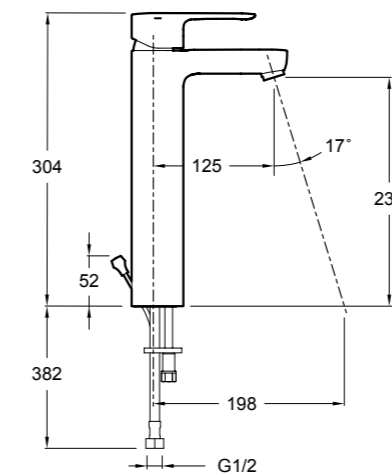

KOHLER®

INSTALLATION INSTRUCTIONS

SINGULIER
JULY

10861IN-4ND-CP SINGULIER TALL LAVATORY FAUCET
 15238IN-4ND-CP JULY TALL LAVATORY FAUCET
 10861IN-4-CP SINGULIER TALL LAVATORY FAUCET WITH DRAIN
 15238IN-4-CP JULY TALL LAVATORY FAUCET WITH DRAIN

NOTE:

1. Flush the water supply pipes thoroughly to remove any debris.
2. Observe all local plumbing and building codes.

ROUGH-IN DIMENSIONS

15238IN-4-CP

15238IN-4ND-CP

10861IN-4-CP

10861IN-4ND-CP

KOHLER®

MOUNTING THE DRAIN

10861IN-4ND-CP	SINGULIER TALL LAVATORY FAUCET
15238IN-4ND-CP	JULY TALL LAVATORY FAUCET
10861IN-4-CP	SINGULIER TALL LAVATORY FAUCET WITH DRAIN
15238IN-4-CP	JULY TALL LAVATORY FAUCET WITH DRAIN