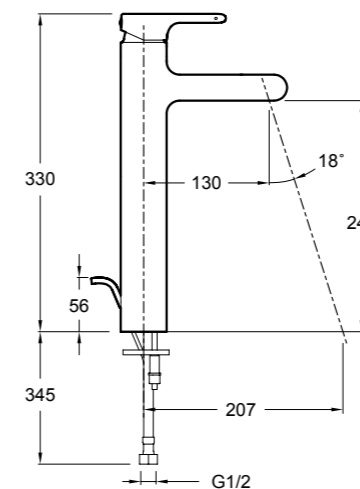

NOTE:

1. Flush the water supply pipes thoroughly to remove any debris.
2. Observe all local plumbing and building codes.

ROUGH-IN DIMENSIONS

15238IN-4-CP

15238IN-4ND-CP

10861IN-4-CP

10861IN-4ND-CP

KOHLER®

MOUNTING THE DRAIN

10861IN-4ND-CP	SINGULIER TALL LAVATORY FAUCET
15238IN-4ND-CP	JULY TALL LAVATORY FAUCET
10861IN-4-CP	SINGULIER TALL LAVATORY FAUCET WITH DRAIN
15238IN-4-CP	JULY TALL LAVATORY FAUCET WITH DRAIN