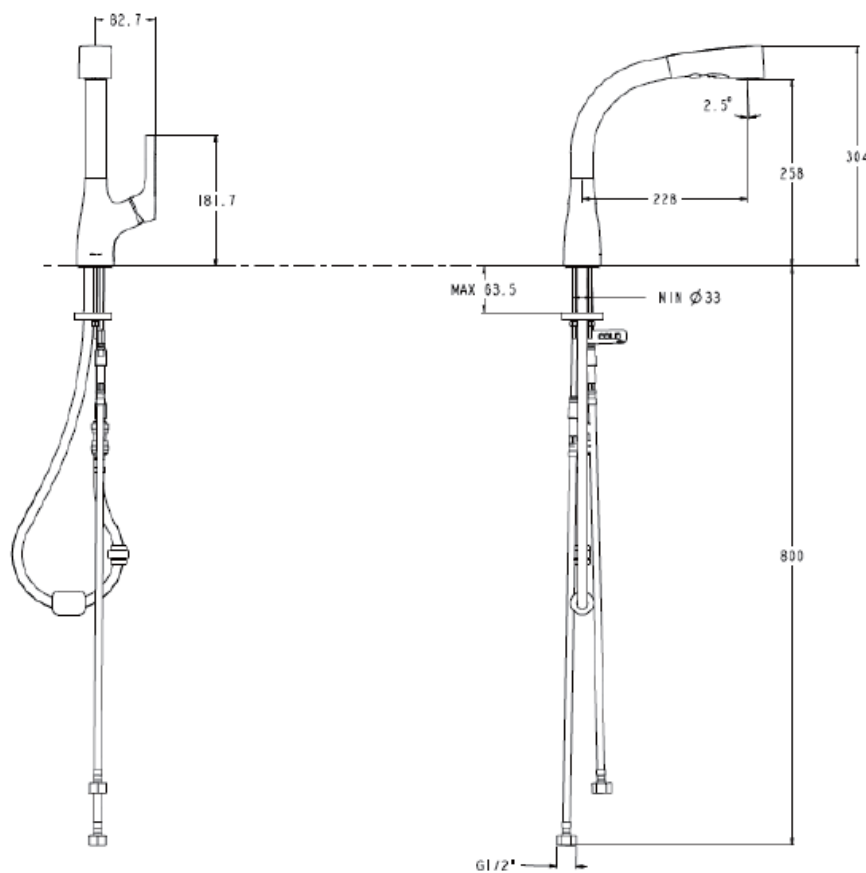

ELATE
K-13963T-4

Product Specification:

Model	Includes	Finish
K-13963T-4	Spout, Valve, Aerator, Handle, Supplies, Connector, Pull-Down Spray	Polished Chrome (CP) Vibrant Stainless (VS)

Product Dimension:

K-13963T-4

*The above information are subject to change without notice.