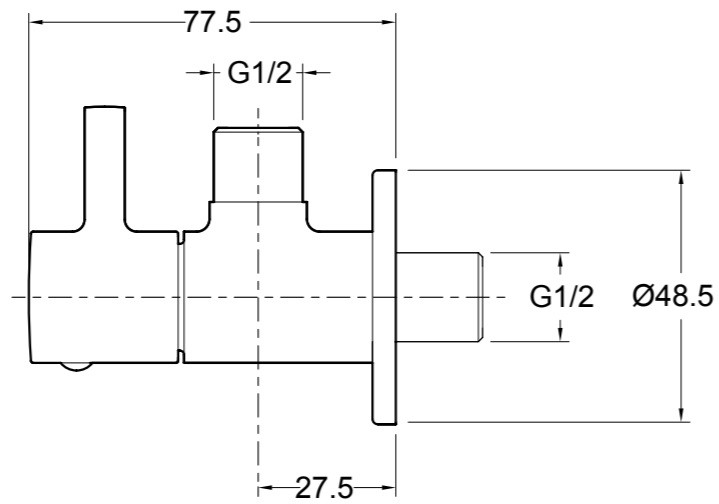

37317IN-4A