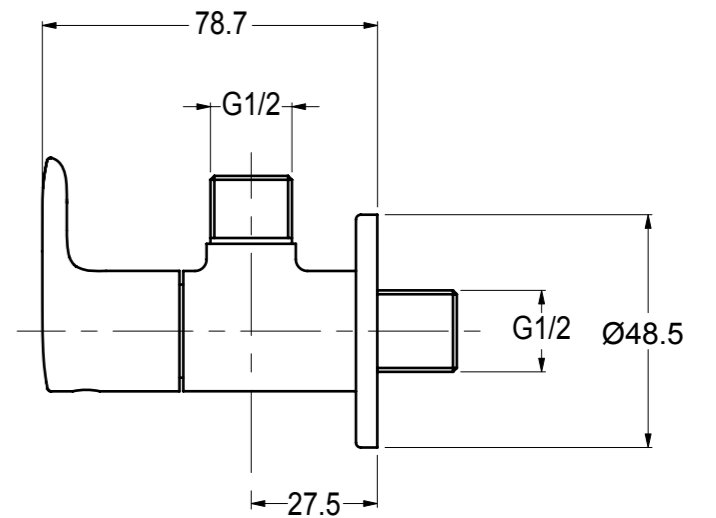

ROUGH-IN DIMENSIONS

16086IN-4A

11711IN-4A

KOHLER®

IN

Kohler India Corporation Pvt. Ltd.
6th Floor. Office Block, Ambiance Island, NH-8
Gurgaon - 122002, Haryana, India

Customer Care No : 1800 103 2244
(Toll Free) & +91-124-4319685 / 86
Customer Care Email : indiacustomer@kohler.com
www.kohler.co.in