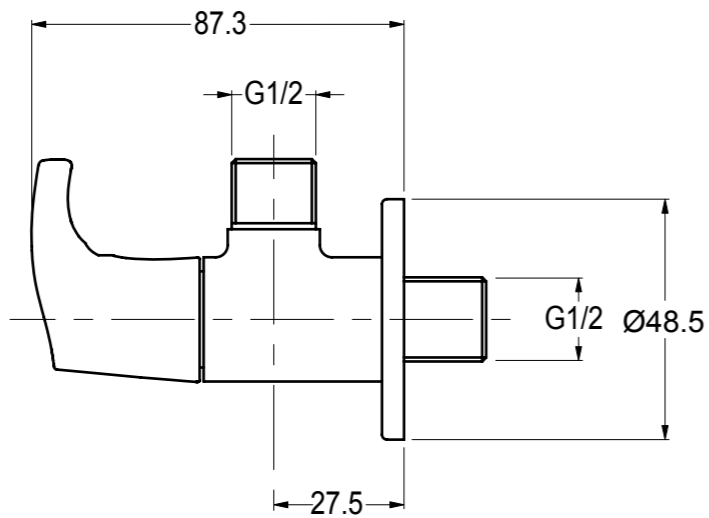

11791IN-4A