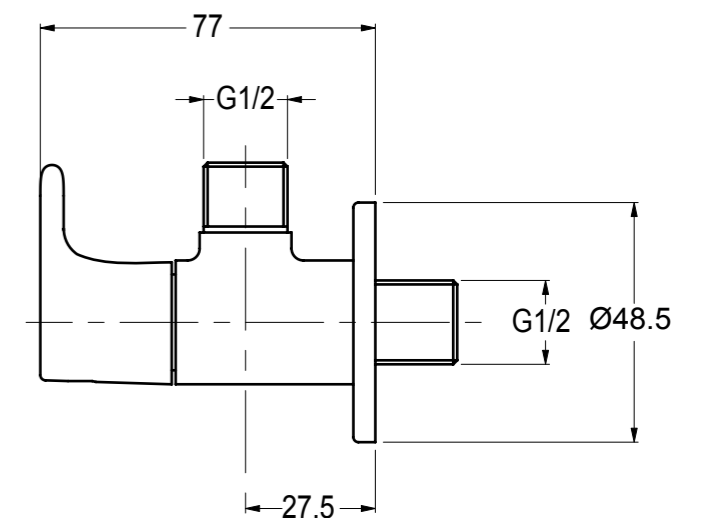

ROUGH-IN DIMENSIONS

16086IN-4A

11711IN-4A

KOHLER®

IN

Kohler India Corporation Pvt. Ltd.
6th Floor. Office Block, Ambiance Island, NH-8
Gurgaon - 122002, Haryana, India

Customer Care No : 1800 103 2244
(Toll Free) & +91-124-4319685 / 86
Customer Care Email : indiacustomer@kohler.com
www.kohler.co.in