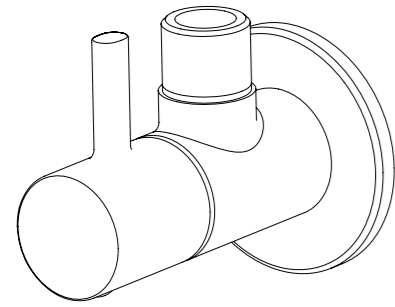

ROUGH-IN DIMENSIONS

16086IN-4A

11711IN-4A

KOHLER®

IN

Kohler India Corporation Pvt. Ltd.
6th Floor. Office Block, Ambiance Island, NH-8
Gurgaon - 122002, Haryana, India

Customer Care No : 1800 103 2244
(Toll Free) & +91-124-4319685 / 86
Customer Care Email : indiacustomer@kohler.com
www.kohler.co.in

37317IN-4A

11791IN-4A

INSTALLATION

KOHLER®

SERVICE PARTS

16086IN-4A
11711IN-4A
37317IN-4A
11791IN-4A

JULY ANGLE STOP VALVE
SINGULIER ANGLE STOP VALVE
CUFF ANGLE STOP VALVE
SYMBOL ANGLE STOP VALVE

JULY
SINGULIER
CUFF
SYMBOL