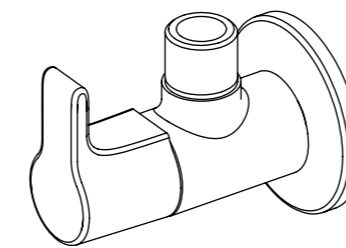

11711IN-4A