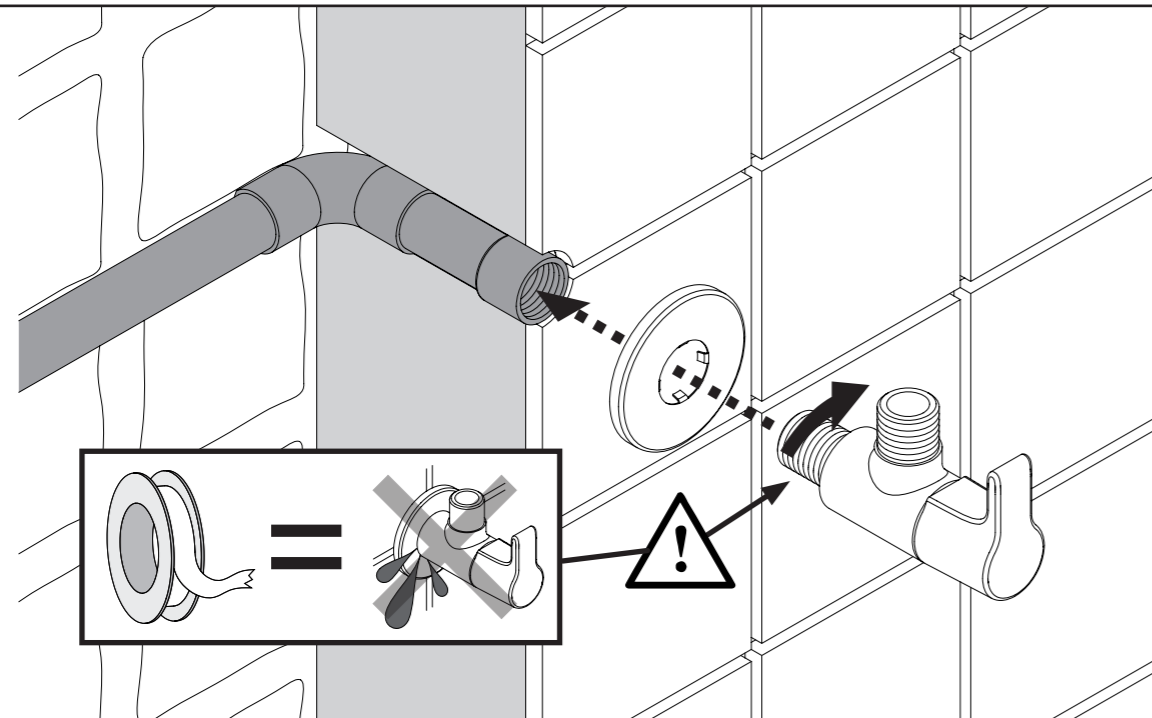

37317IN-4A

11791IN-4A

INSTALLATION

KOHLER®

SERVICE PARTS

16086IN-4A
11711IN-4A
37317IN-4A
11791IN-4A

JULY ANGLE STOP VALVE
SINGULIER ANGLE STOP VALVE
CUFF ANGLE STOP VALVE
SYMBOL ANGLE STOP VALVE

JULY
SINGULIER
CUFF
SYMBOL