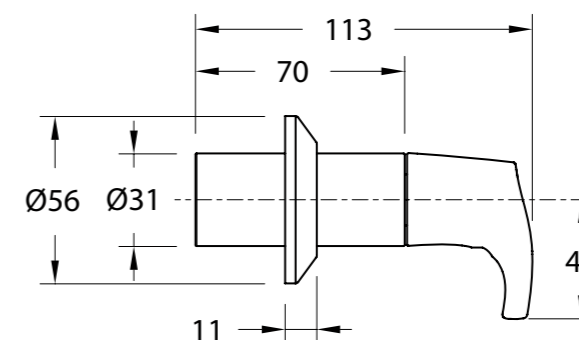

ROUGH-IN DIMENSIONS

K-16087IN-4-CP

K-11727IN-4-CP

K-11792IN-4-CP

INSTALLATION

K-16087IN-4-CP

K-11727IN-4-CP

1