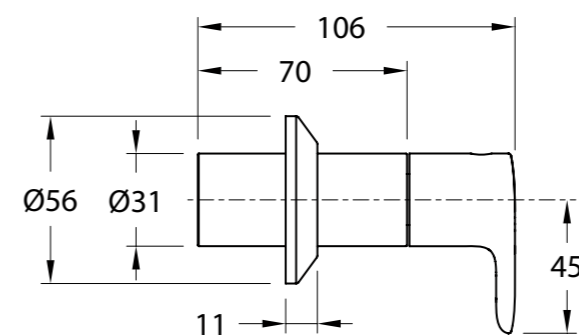

ROUGH-IN DIMENSIONS

K-16087IN-4-CP

K-11727IN-4-CP

K-11792IN-4-CP

INSTALLATION

K-16087IN-4-CP

K-11727IN-4-CP

1