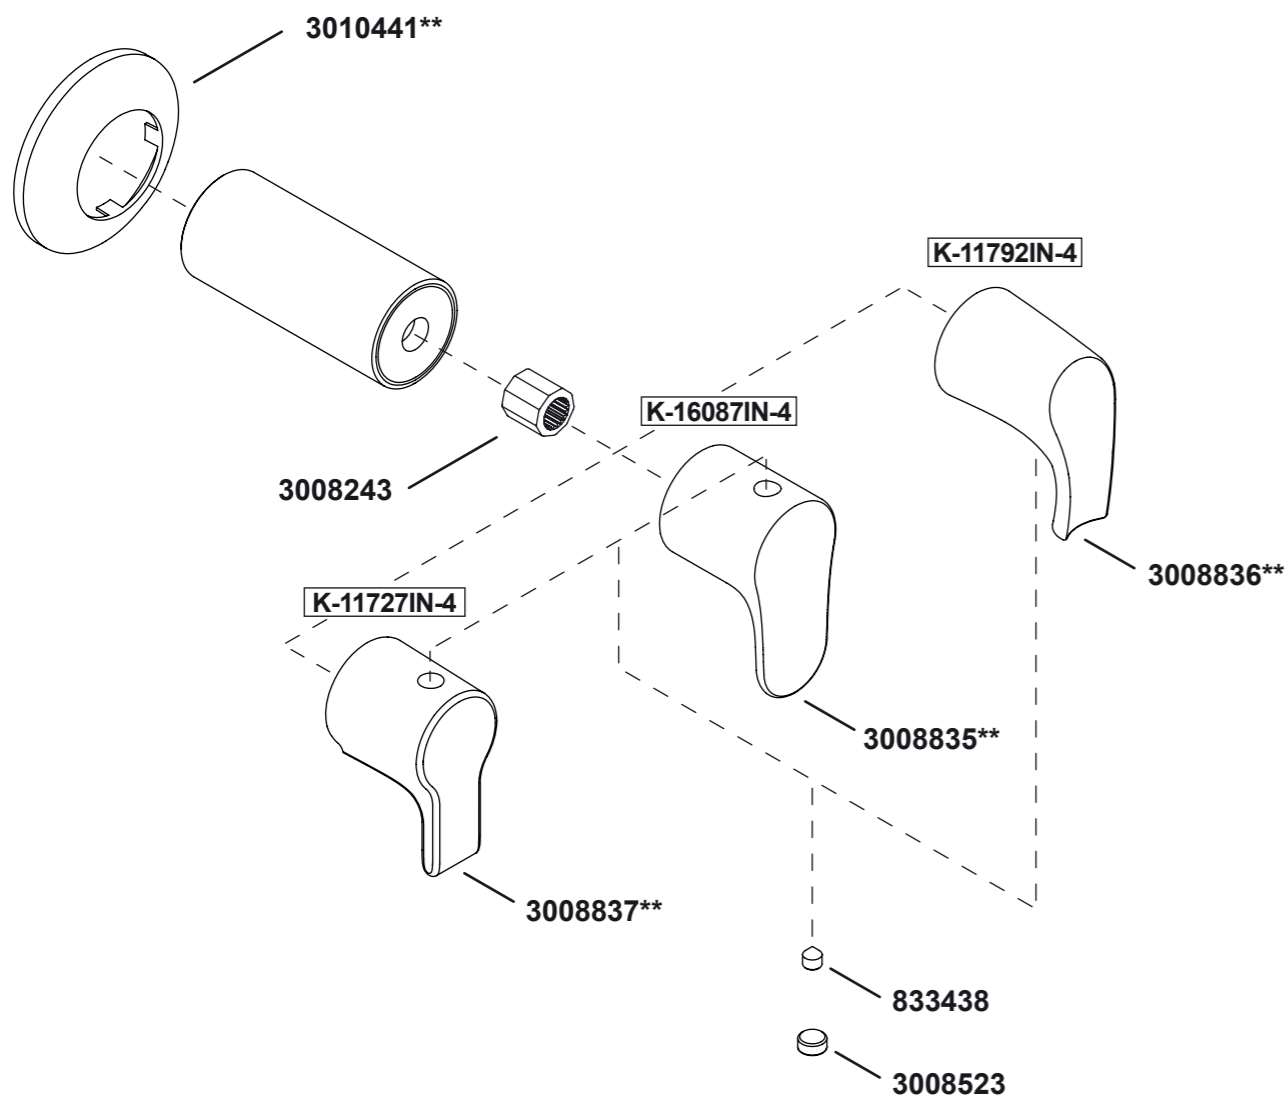

K-16087IN-4-CP	JULY INLINE STOP VALVE TRIM
K-11727IN-4-CP	SINGULIER INLINE STOP VALVE TRIM
K-11792IN-4-CP	SYMBOL INLINE STOP VALVE TRIM

Kohler India Corporation Pvt. Ltd.
6th Floor, Office Block
Ambiance Mall, Ambi Island, NH-8
Gurgaon-122002
Haryana, India

Customer Care No : 1800 103 2244 (Toll Free) & +91-124-4319685 / 86
Customer Care Email : indiacustomer@kohler.com
www.kohler.co.in

K-16087IN-4-CP	JULY INLINE STOP VALVE TRIM
K-11727IN-4-CP	SINGULIER INLINE STOP VALVE TRIM
K-11792IN-4-CP	SYMBOL INLINE STOP VALVE TRIM

ROUGH-IN DIMENSIONS

K-16087IN-4-CP

K-11727IN-4-CP

K-11792IN-4-CP

INSTALLATION

K-16087IN-4-CP

K-11727IN-4-CP

1