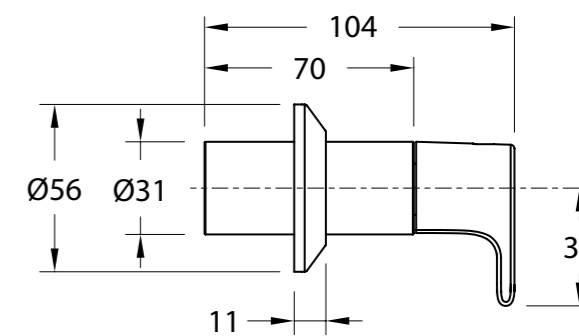

ROUGH-IN DIMENSIONS

K-16087IN-4-CP

K-11727IN-4-CP

K-11792IN-4-CP

INSTALLATION

K-16087IN-4-CP

K-11727IN-4-CP

1