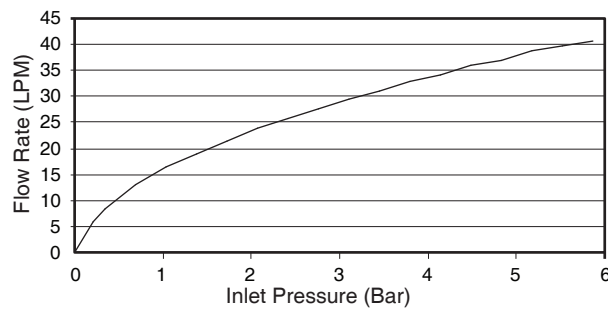

### Specified Model

Model	Description	Color/Finished
K-R99252X-4CD	Cuff wall-mount shower valve-cold water only	CP: Polished Chrome

**Flow Curve**

Note: Flow rates are approximate. (1 gallon = 3.785 liters, 1 bar = 14.5 psi)