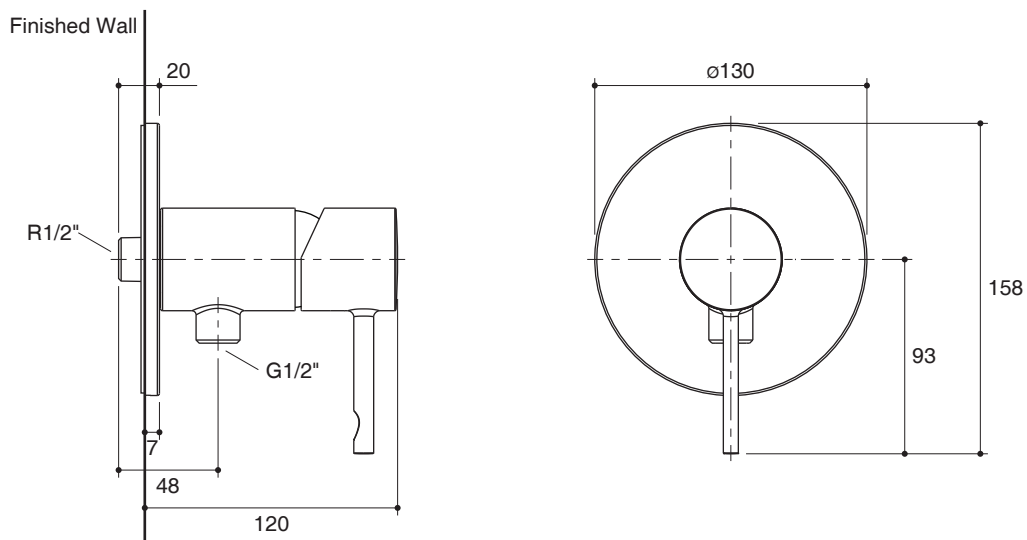

### Features

- Brass construction
- Includes a 35 mm ceramic valve cartridge for improved flow at lower pressures
- Handle is lift & turn activation
- Easy sealant-free trim installation

### Specified Model

Model	Description	Color/Finished
K-R99252X-4CD	Cuff wall-mount shower valve-cold water only	CP: Polished Chrome

**Flow Curve**

Note: Flow rates are approximate. (1 gallon = 3.785 liters, 1 bar = 14.5 psi)

Dimensions are approximate.  
Unit: mm