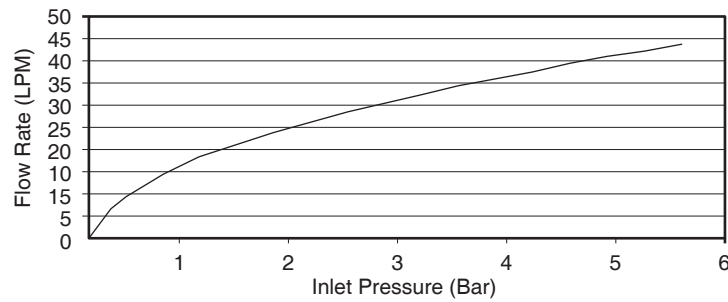

#### Specified Model

Model	Description	Color/Finished
K-R99978T-4CD	Kumin wall-mount shower valve-cold water only	CP: Polished Chrome

**Flow Curve**

Note: Flow rates are approximate. (1 gallon = 3.785 liters, 1 bar = 14.5 psi)