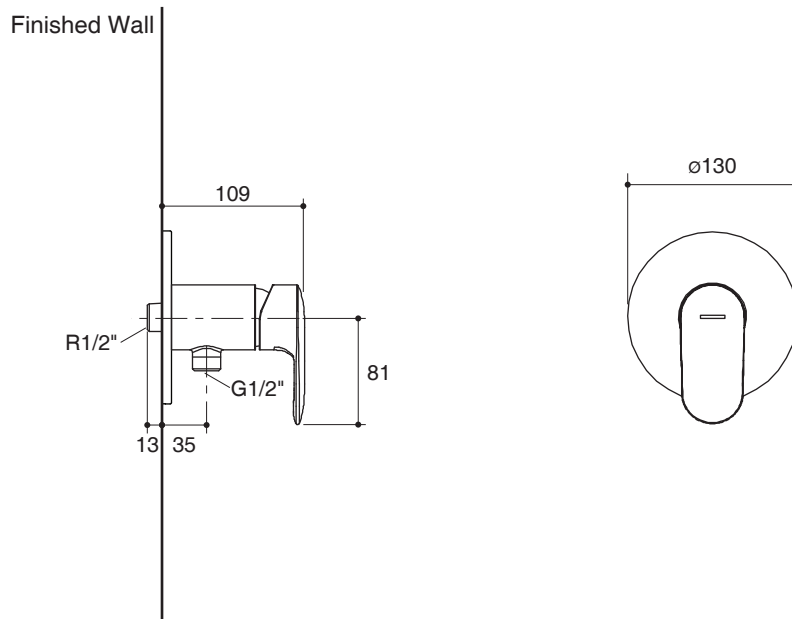

#### Specified Model

Model	Description	Color/Finished
K-R99978T-4CD	Kumin wall-mount shower valve-cold water only	CP: Polished Chrome

**Flow Curve**

Note: Flow rates are approximate. (1 gallon = 3.785 liters, 1 bar = 14.5 psi)

Dimensions are approximate.

Unit: mm