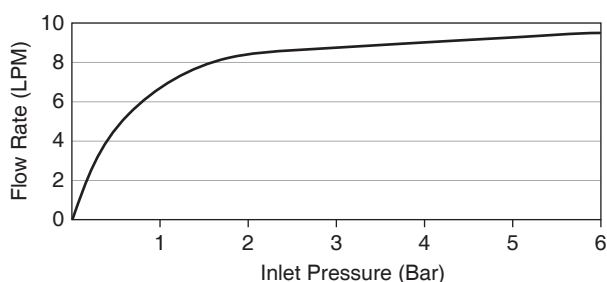

Specified Model

Model	Description	Color/Finished
K-76367T	Renew multi-function handshower with hose and bracket-organic design	CP: Polished Chrome
K-76368T	Renew multi-function handshower with hose and bracket-geometric design	CP: Polished Chrome

For a full range of color finishes in your market please contact your local Kohler representative

Flow Curve for K-76367T