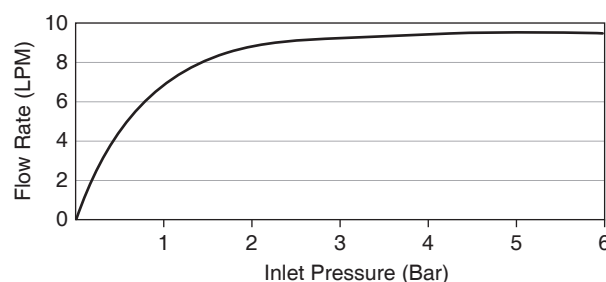

For a full range of color finishes in your market please contact your local Kohler representative

**Flow Curve for K-76367T**

**Flow Curve for K-76368T**

Note: Flow rates are approximate. (1 gallon = 3.785 liters, 1 bar = 14.5 psi)