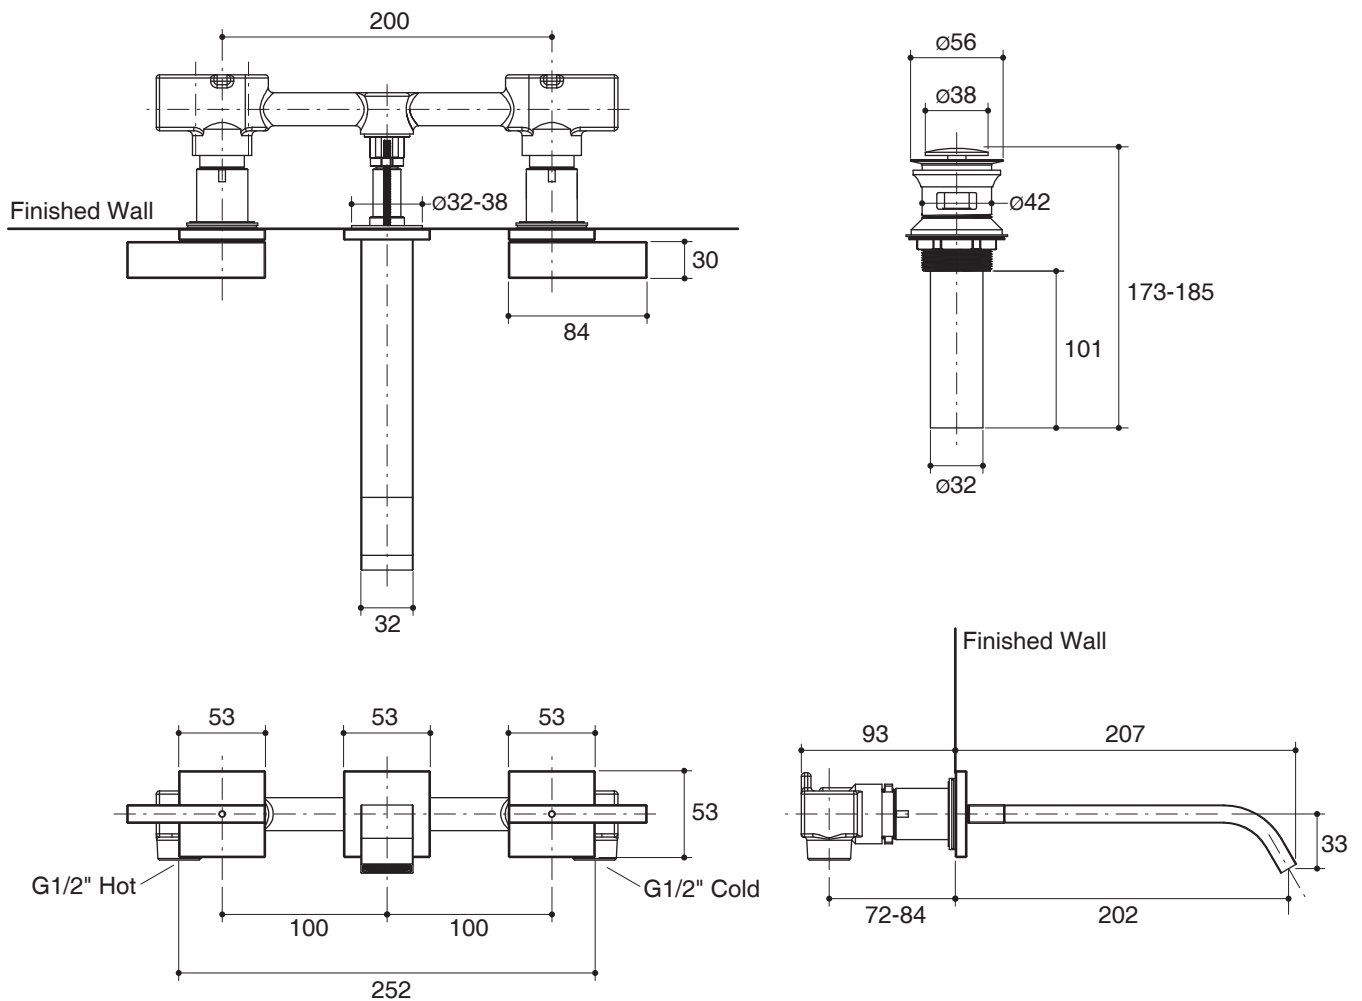

### Features

- Brass construction
- Dual control wall-mounted
- 202 mm spout reach from wall
- Includes valve and click drain
- Lever handles

### Product Specification:

The wall-mount lavatory faucet shall be made of brass construction. Product shall be dual control wall-mounted. Product shall feature a 202 mm spout reach from wall. Product shall include valve and click drain. Product shall have lever handles. Faucet shall be Kohler Model K-14602X-4-CP.

## Installation Notes

Install this product according to the installation guide.

Dimensions are approximate.  
Unit: mm.