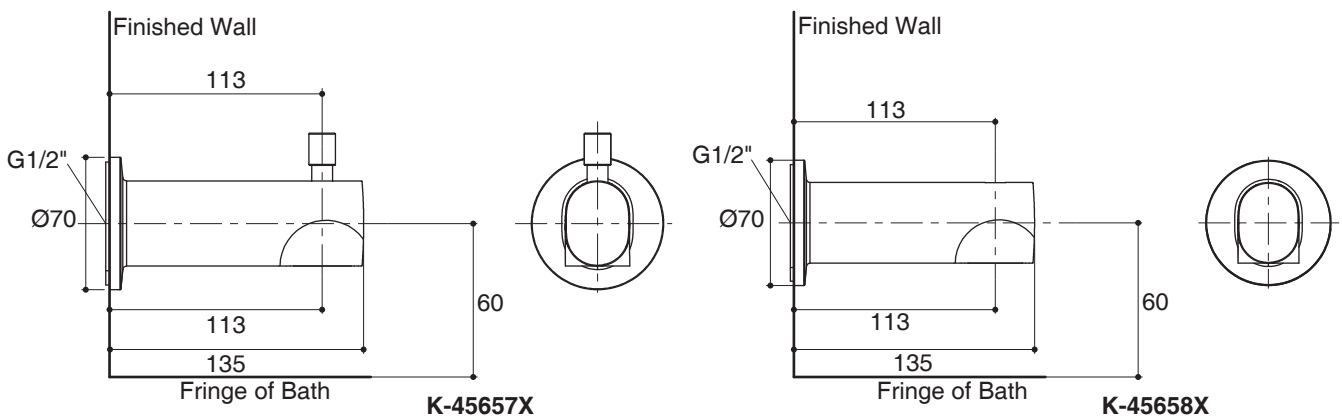

Features

- Brass construction
- Wall-mount installation with G1/2" thread connection

BATH SPOUT
K-45657X
ALSO K-45658X

Codes/Standards Applicable

Specified model meets or exceeds the following:

- None applicable

Colors/Finishes

- CP: Polished Chrome

Accessories:

- CP: Polished Chrome

Specified Model

Model	Description	Color/Finished
K-45657X	Cuff bath spout with diverter	CP
K-45658X	Cuff bath spout	CP

Product Specification:

The bath spout shall be made of metal construction. Product shall be a wall-mount installation with G1/2" thread connection. Faucet shall be Kohler Model K-45657X-CP or K-45658X-CP.

CUFF

Installation Notes

Install this product according to the installation guide.

Dimensions are approximate.
Unit: mm.

Product Diagram

คุณลักษณะ

- ผลิตจากทองเหลือง
- ติดตั้งแบบฝังผนังพร้อมเกลียวข้อต่อ G1/2"

หัวก๊อกอ่างอาบน้ำ
K-45657X
และ K-45658X