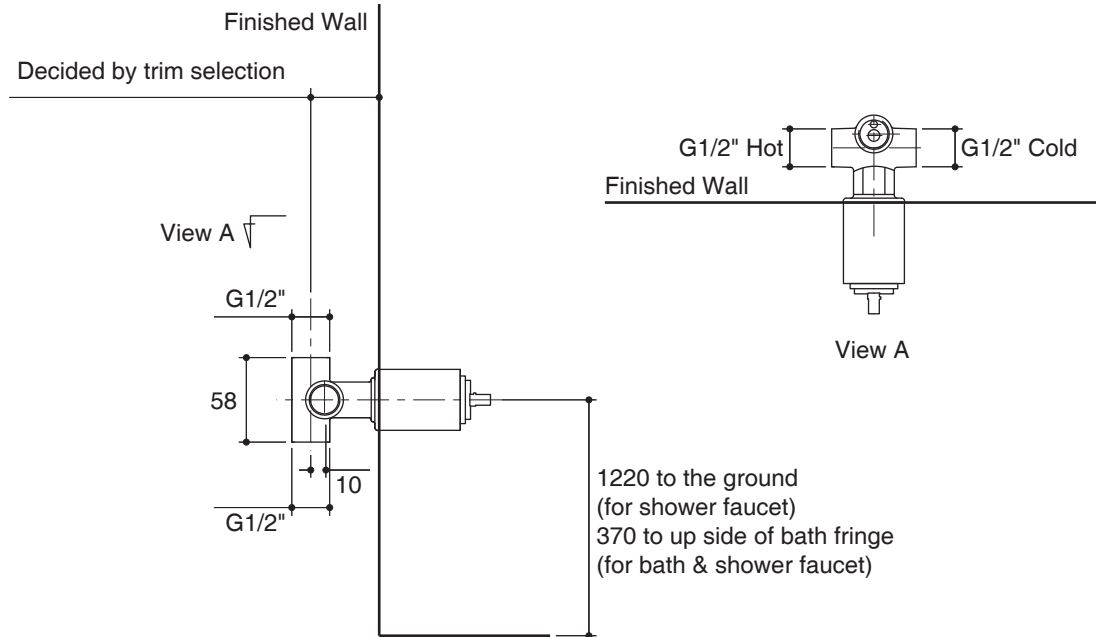

Installation Notes

Install this product according to the installation guide.

Dimensions are approximate.

Unit: mm

K-11697X-CP