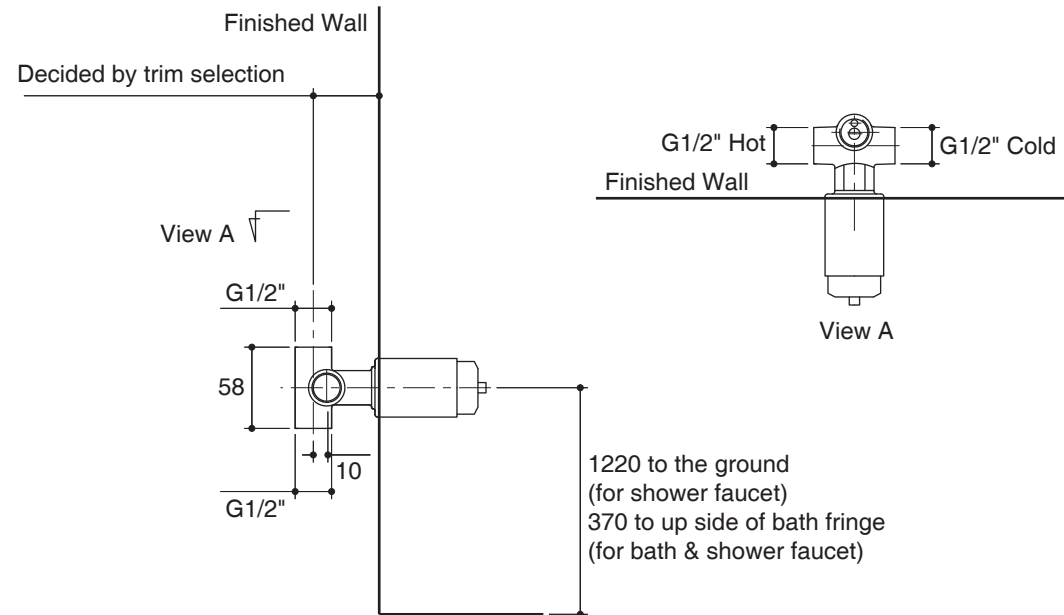

K-16587X-CP