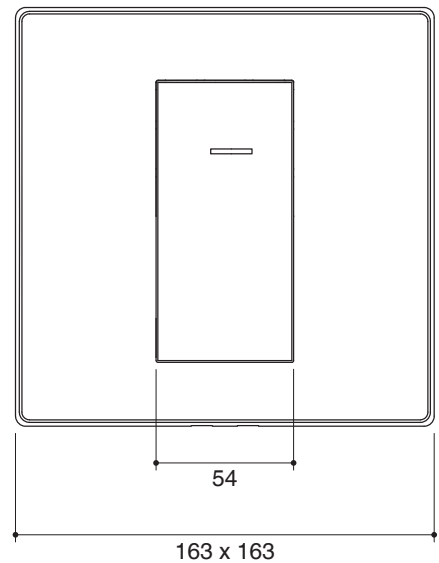

STRAYT

Installation Notes

Install this product according to the installation guide.

Dimensions are approximate.
Unit: mm.

K-37335X-4

K-37336X-4

Product Diagram

คุณลักษณะ