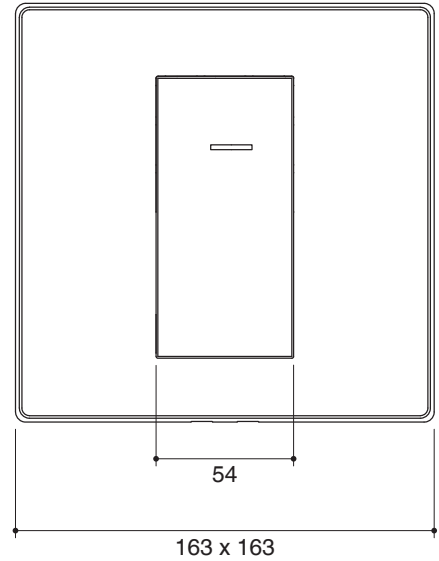

STRAYT

Installation Notes

Install this product according to the installation guide.

Dimensions are approximate.
Unit: mm.

K-37335X-4

K-37336X-4

Product Diagram

คุณลักษณะ