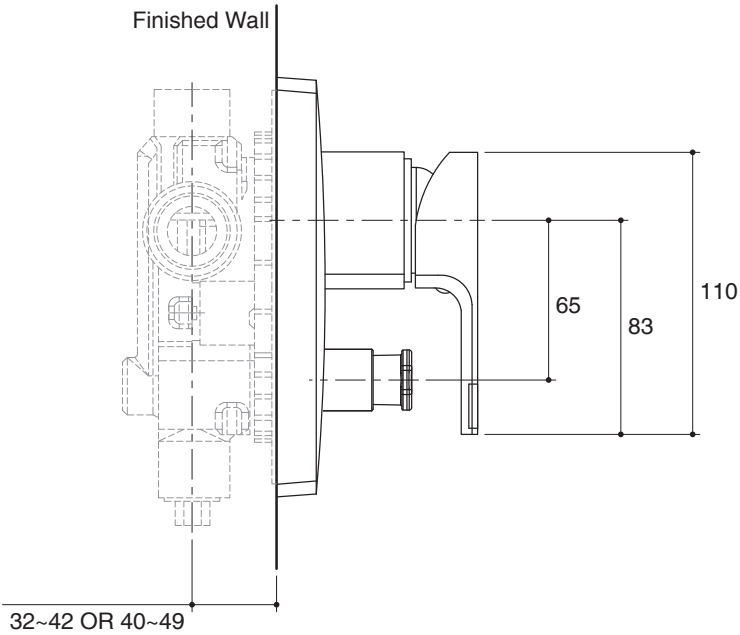

Product Specification:

Bath and shower trim shall be made of metal construction. Product shall require a push button diverter valve on bath and shower trim model [K-37335X-4]. Faucet shall be Kohler Model K-____-____-____.

STRAYT

Installation Notes

Install this product according to the installation guide.

Dimensions are approximate.
Unit: mm.

K-37335X-4

K-37336X-4

Product Diagram

คุณลักษณะ