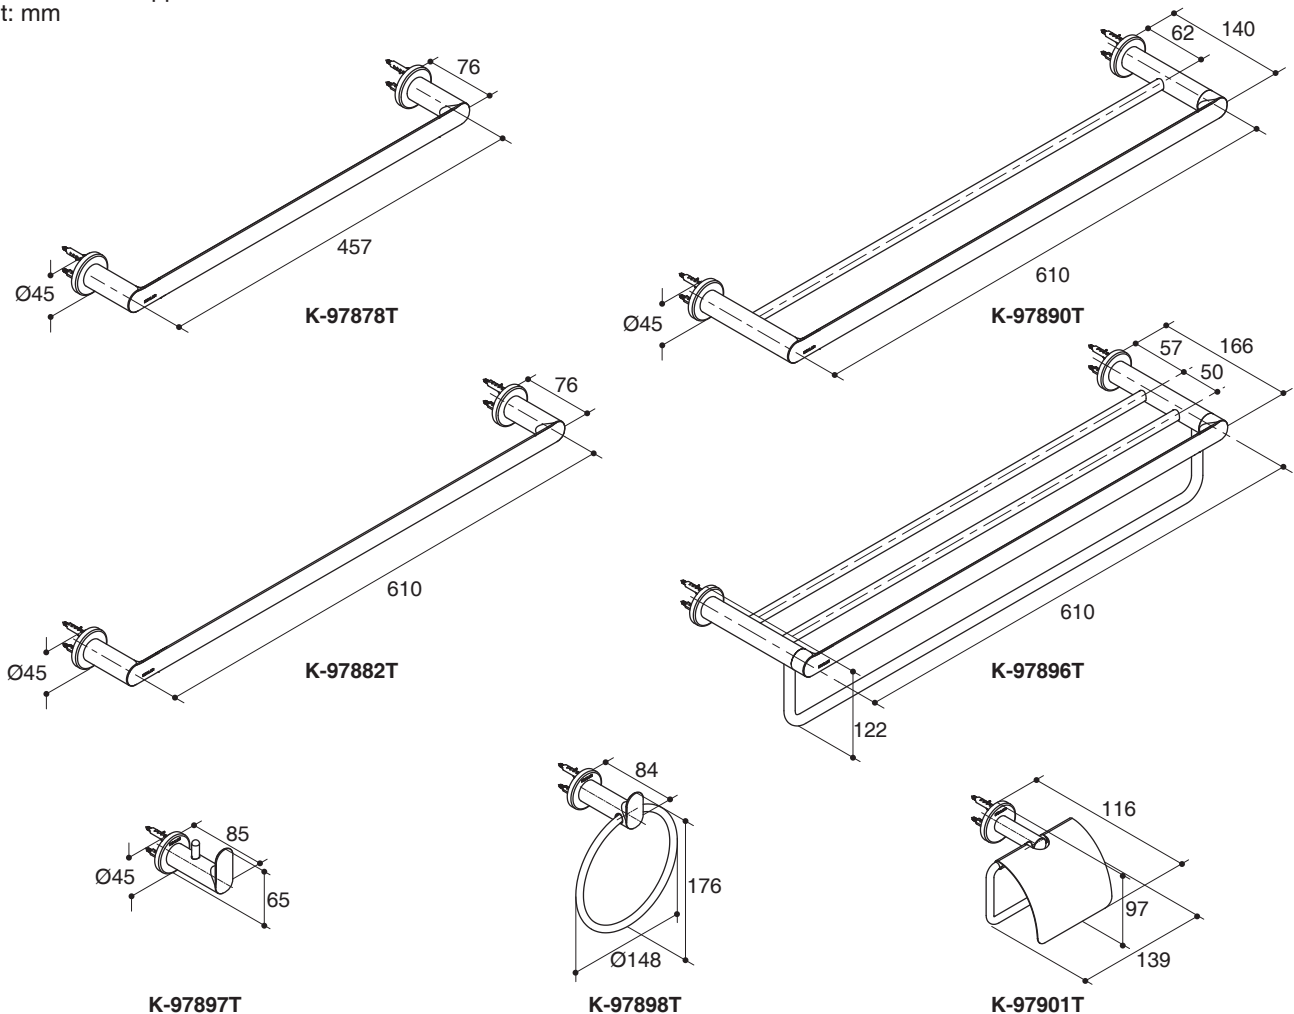

#### Specified Model

Model	Description	Color/Finished
K-97878T	Kumin 18" towel bar	CP: Polished Chrome
K-97882T	Kumin 24" towel bar	CP: Polished Chrome
K-97890T	Kumin 24" double towel bar	CP: Polished Chrome
K-97896T	Kumin 24" double towel shelf	CP: Polished Chrome
K-97897T	Kumin double robe hook	CP: Polished Chrome
K-97898T	Kumin towel ring	CP: Polished Chrome
K-97901T	Kumin covered toilet paper holder	CP: Polished Chrome

Dimensions are approximate.  
Unit: mm