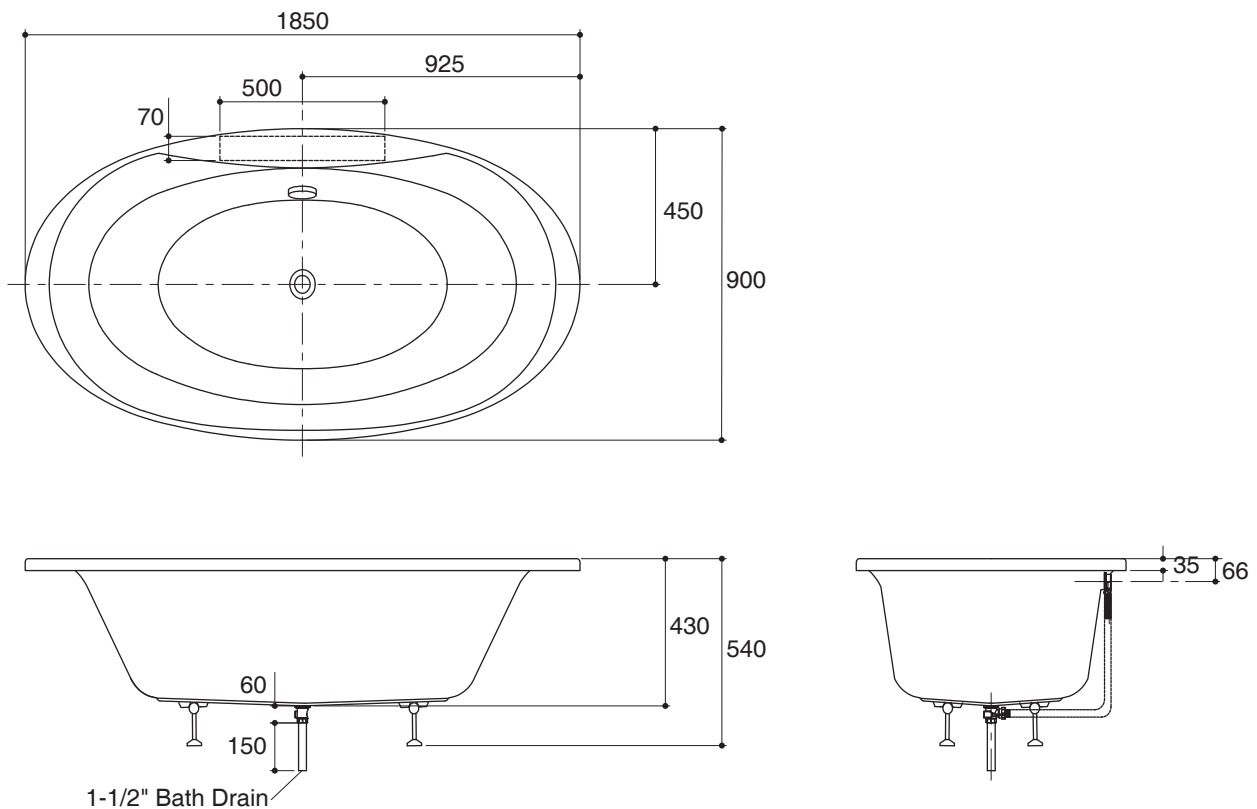

Product Specification:

The Presqu'ile bath shall be 1850 mm in length, 900 mm in width, and 540 mm in height. Bath shall be made of acrylic and reinforced with fiberglass. Bath shall be drop-in installation. Bath shall have adjustable feet. Bath shall be coordinating Presqu'ile Suite. Bath shall include pop-up drain and overflow. Bath shall be Kohler Model K-6060X-_____.

PRESQU'ILE

Technical Information

Fixture*:	
Basin area:	
Basin area bottom	1018 x 536 mm
Basin area top	1500 x 696 mm
To overflow:	
Water depth	321 mm
Capacity	200 liters
Drain hole	ø38 mm (1-1/2")
Overflow hole	ø52 mm
Weight	25 kg
*Approximate measurements for comparison only.	

Installation Notes

Install this product according to the installation guide.
 Floor support under bath must provide for a minimum of 300 kg/square meter loading.
 Consult local and national codes for minimum air gap requirements when installing a spout on the faucet deck.

Dimensions are approximate.
 Unit: mm

Product Diagram

คุณลักษณะ

- อะคริลิคเสริมใยแก้ว
- แบบฝัง
- พร้อมสะดืออ่างแบบป๊อปอัพและท่อน้ำล้น
- ขาดังปรับระดับได้
- เหมาะสำหรับชุดเพรสคิวล์
- 1850 x 900 x 540 มม.

อ่างอาบน้ำ K-6060X