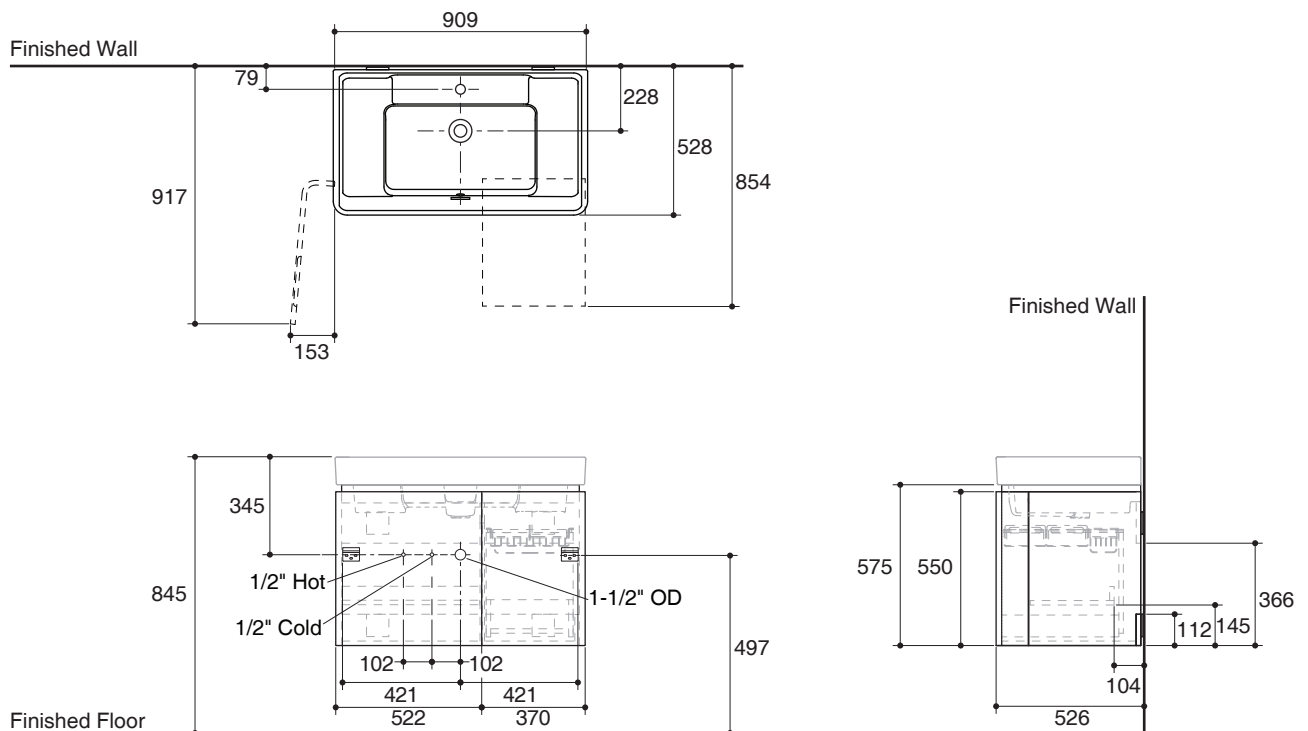

#### Features

- Plywood and painting
- Moisture resistant emission E1 cabinet construction
- High-quality hardware accessories
- Choose to install wall-mounted or adjustable support legs
- Storage compartments
- 892 x 517 x 550 mm

Dimensions are approximate.

Unit: mm