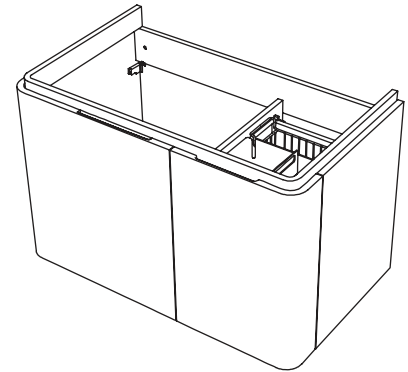

VANITY CABINET K-45764X

Features

- Plywood and painting
- Moisture resistant emission E1 cabinet construction
- High-quality hardware accessories
- Choose to install wall-mounted or adjustable support legs
- Storage compartments
- 892 x 517 x 550 mm

Codes/Standards Applicable

Specified model meets or exceeds the following:

- GB/T 17657
- GB24977-2010

Installation Notes

Install this product according to the installation guide.