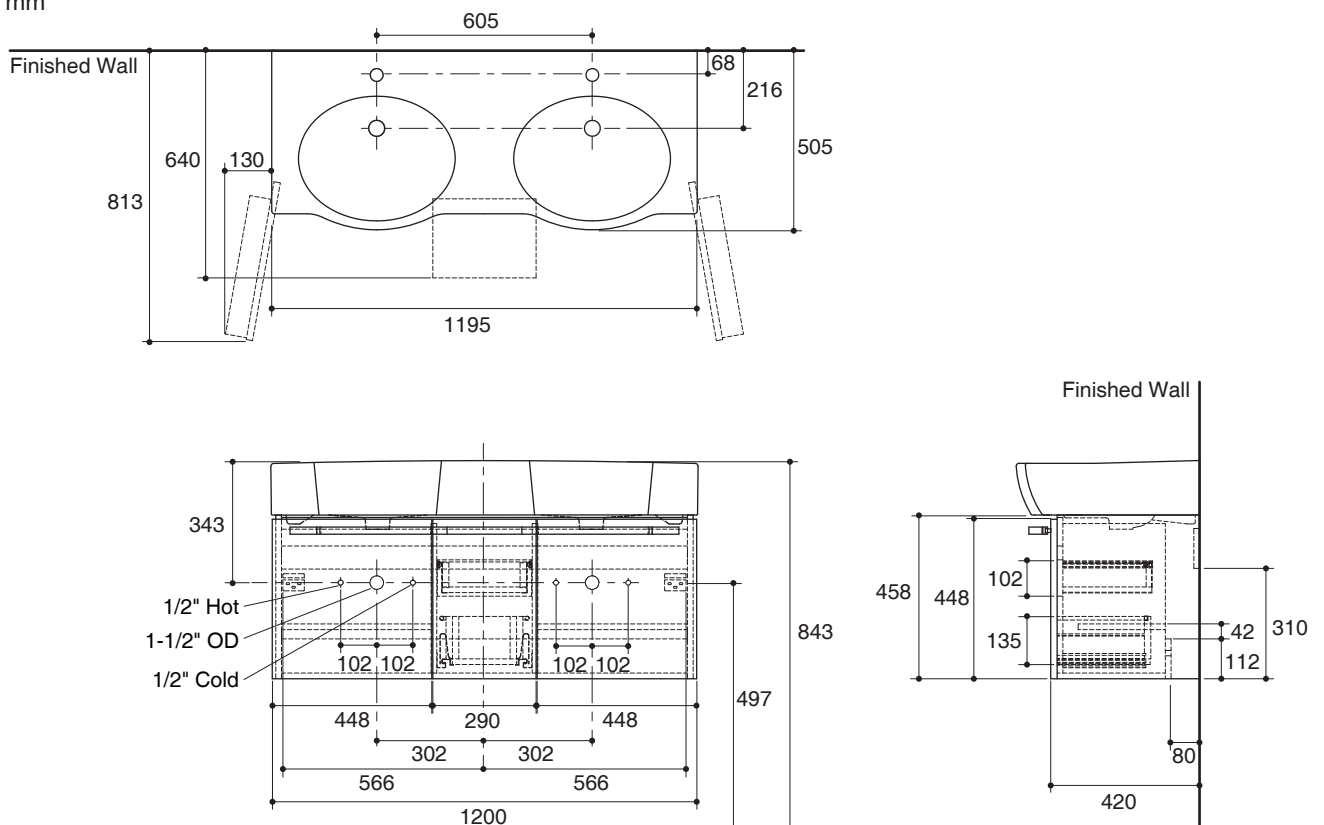

### Features

- Medium-density fiberboard (MDF)
- Moisture resistant emission E1 cabinet construction
- Choose to install wall-mounted or adjustable support legs
- High-quality hardware accessories
- 1240 x 493 x 458 mm

## BASIN CABINET K-19970T

Dimensions are approximate.  
Unit: mm