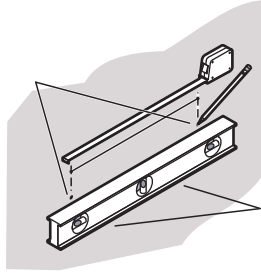

INSTALLATION

安装步骤

1. Multiple-Post Installation

1. 多基座安装

Mark the centerpoints of the multiple-post accessory.
标出多个基座的中心。