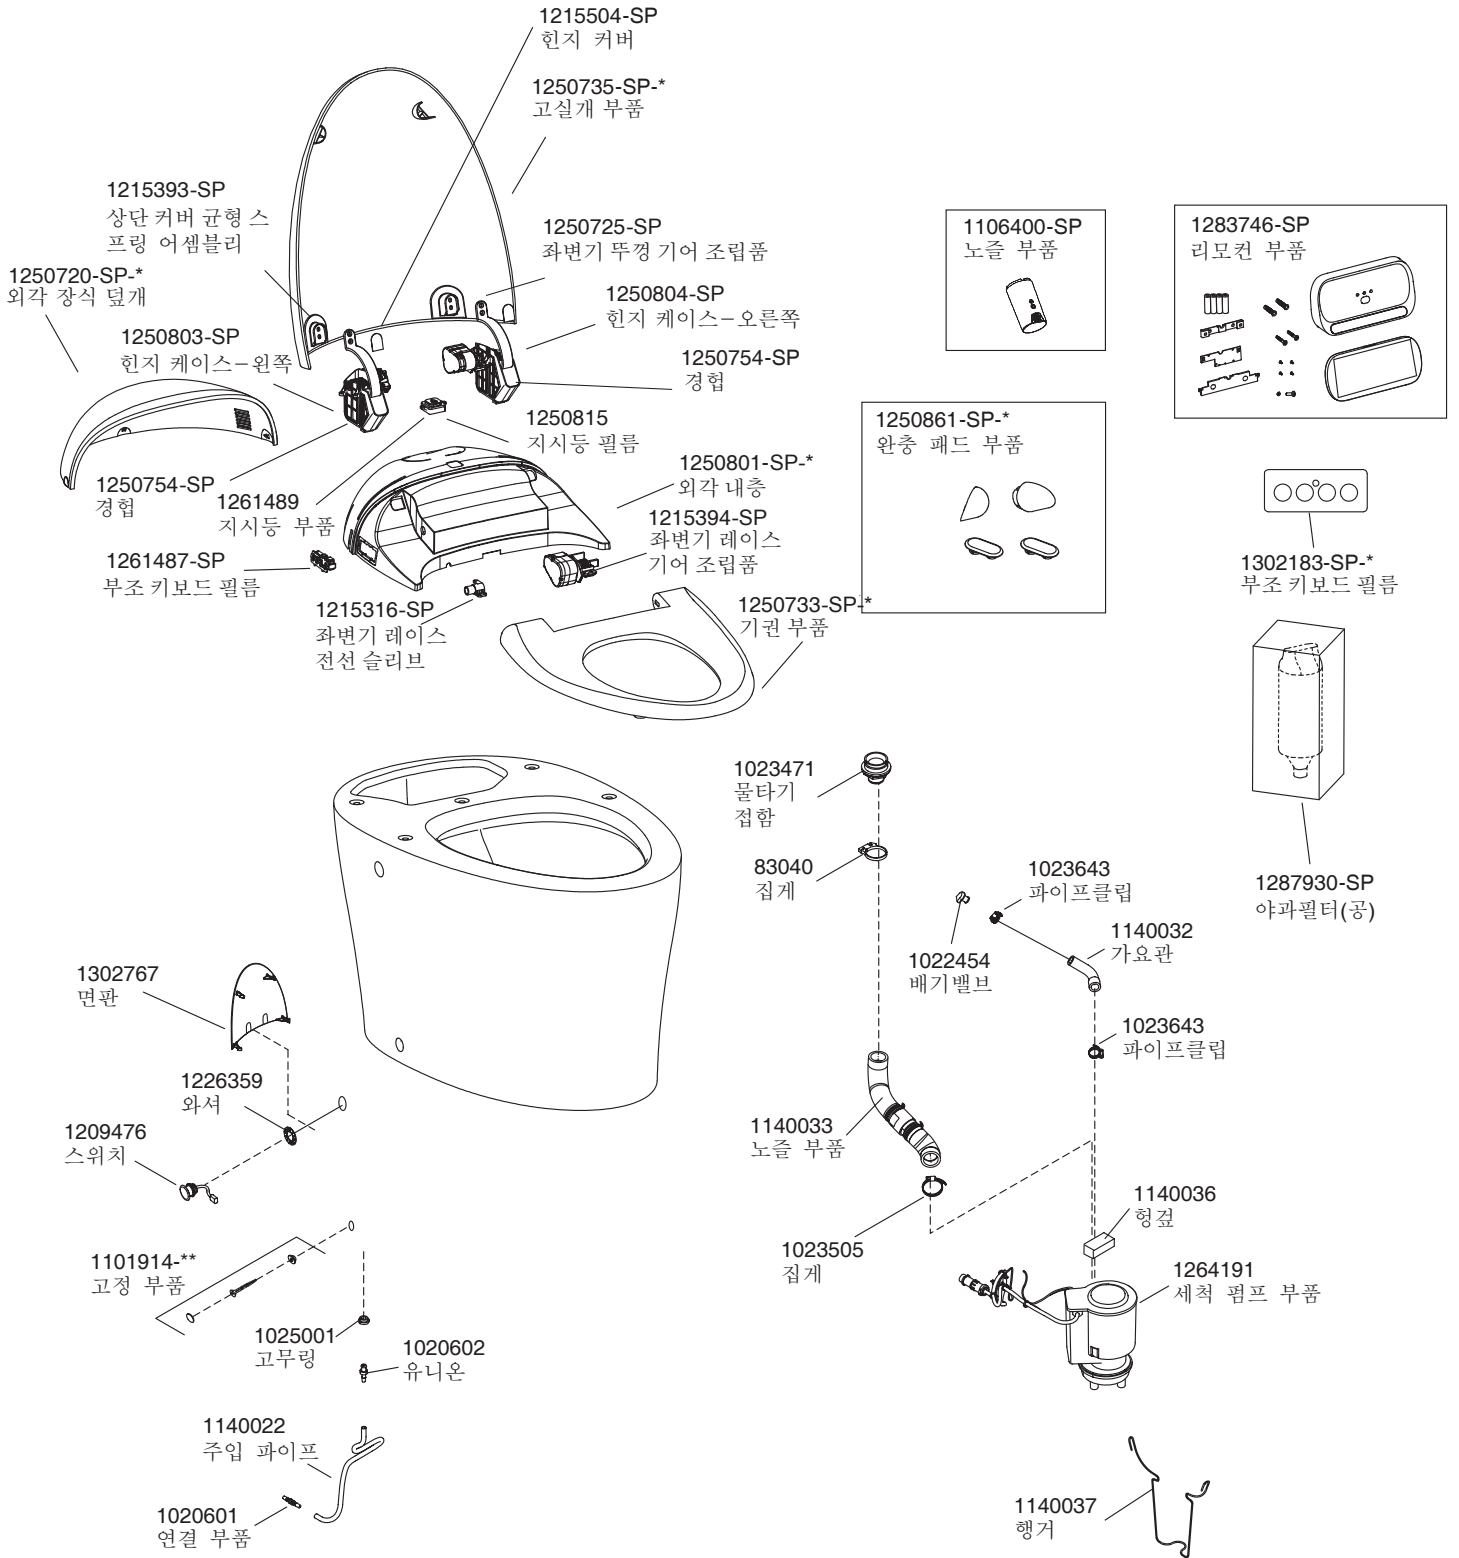

KOHLER®

(- **) - 주문시 색상 코드를 표시하시기 바랍니다 (*) 또는 표면 처리수리 부품을 커버, 수리 부품도 다루 참조하십시오