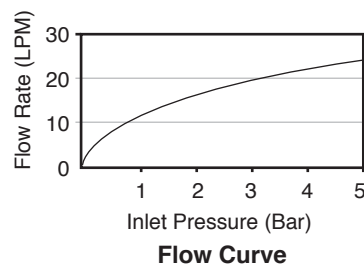

Note: Flow rates are approximate. (1 gallon = 3.785 liters, 1 bar = 14.5 psi)

Dimensions are approximate.

Unit: mm