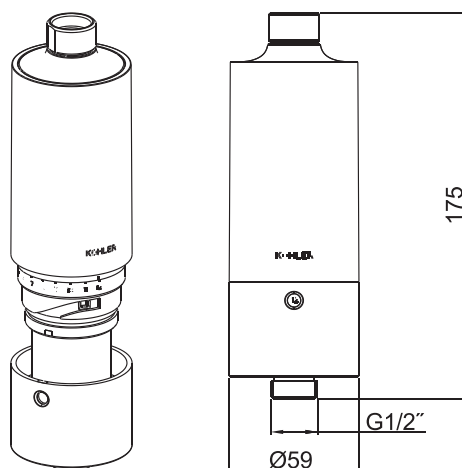

Note: Flow rates are approximate. (1 gallon = 3.785 liters, 1 bar = 14.5 psi)

Dimensions are approximate.

Unit: mm