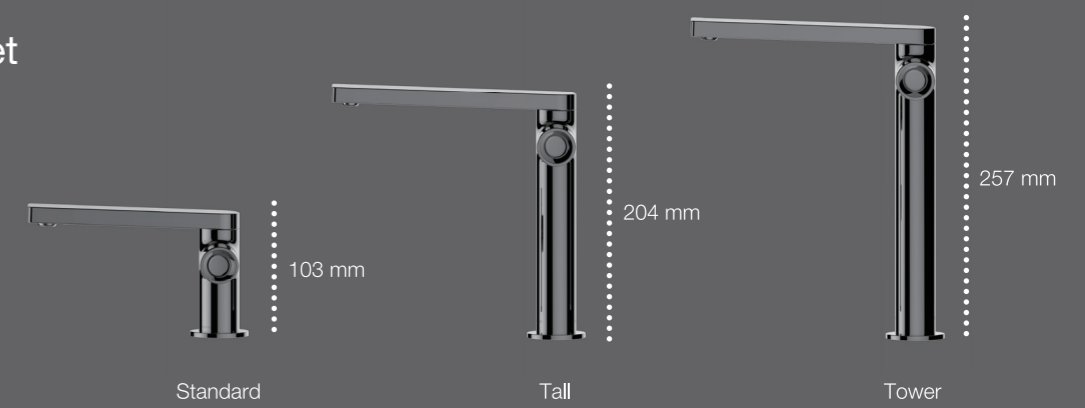

Single-Handle Bathroom Sink Faucet