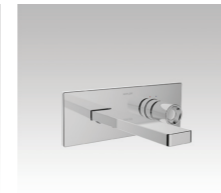

## Composed Faucet Collection

Single-Handle Lavatory Faucet (shown)  
K-73050T-7

Joystick-Handle Lavatory Faucet (shown)  
K-73158T-4

Single-Handle Lavatory Faucet (shown)  
K-73167T-4

Widespread Lavatory Faucet with Lever Handles (shown)  
K-73060T-4

Wall-Mount Lavatory Faucet with Lever Handles (shown)  
K-73067T-4

Wall-Mount Single-Handle Lavatory Faucet  
K-73061T-7

Tall Single-Handle Lavatory Faucet  
K-73159T-7

Tall Joystick-Handle Lavatory Faucet  
K-73053T-4

Tower Joystick-Handle Lavatory Faucet  
K-73057T-4

Tower Single-Handle Lavatory Faucet  
K-73170T-4

Exposed Single-Handle Shower Faucet with Wall Connections and Handshower (shown)  
K-73091T-4

Exposed Single-Handle Bath/Shower Faucet with Wall Connections and Handshower (shown)  
K-73095T-4

### Composed

Timeless and deliberate, the Composed faucet embodies the spare and beautifully understated elements of minimalist design. By eliminating unnecessary details, the Composed faucet was designed to elicit an emotional response with its stark beauty.