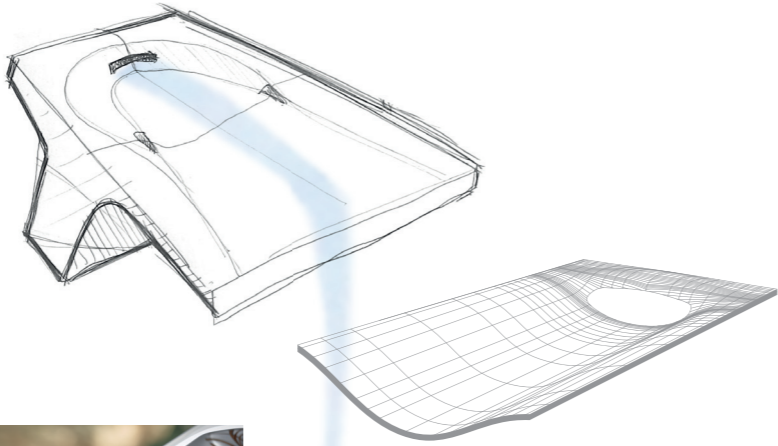

Polished Chrome  
(CP)

For a full selection of showerheads and handshowers, please ask your local Kohler reseller or go online.

**KOHLER®**

**The Nature of Tranquility.**

The Beitou™ faucet collection from Kohler strikes a balance between architectural forms and the stunning displays of nature. The result is a peaceful interplay of invention and appeal that speaks to quiet moments of sanctuary.

The perfected curvature of the surface allows the water to run straight.

**Inspiration**

The calming movement of water lies at the heart of the Beitou™ faucet. The effortless flow of the design mimics the natural cascade of the water over the length of the spout and into the sink. Seen in this light, the faucet becomes a stage for water delivery whose shape and sound resembles a serene river.