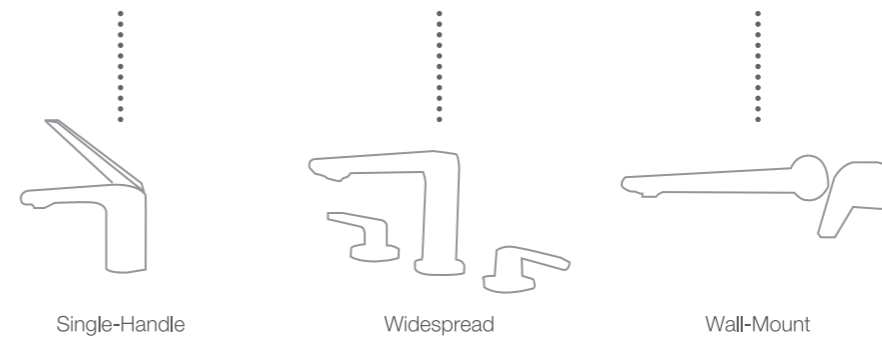

Avid™

KOHLER®

Versatile Range

A complete faucet line has been designed to allow for maximum flexibility when planning the bathroom space.

From compact deck-mount faucets to wall-mount models that complement vessel-style lavatories, as well as single-handle and widespread options, the Avid faucet collection provides endless design opportunities.

The Sensuous Side of Simple

Evolving the minimalist design ethos, the Avid faucet collection marries art of simplicity with dynamic sensibility. Slender arcs, smooth planes, arresting angles – each detail is designed to be encountered. Each element an essential part of the whole. Avid brings clarity and comfort to modern interiors. A full faucet, accessory, showering and bathing collection, Avid delivers design flexibility and accommodates most contemporary spaces.