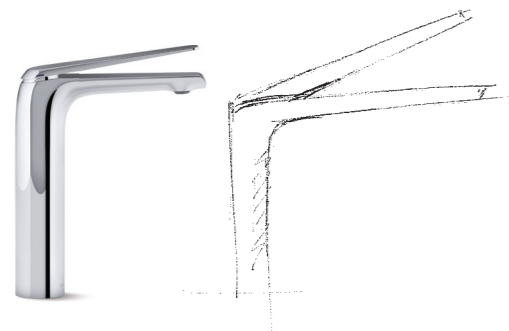

Avid™

KOHLER®

Versatile Range

A complete faucet line has been designed to allow for maximum flexibility when planning the bathroom space.

From compact deck-mount faucets to wall-mount models that complement vessel-style lavatories, as well as single-handle and widespread options, the Avid faucet collection provides endless design opportunities.

The Sensuous Side of Simple

Evolving the minimalist design ethos, the Avid faucet collection marries art of simplicity with dynamic sensibility. Slender arcs, smooth planes, arresting angles – each detail is designed to be encountered. Each element an essential part of the whole. Avid brings clarity and comfort to modern interiors. A full faucet, accessory, showering and bathing collection, Avid delivers design flexibility and accommodates most contemporary spaces.