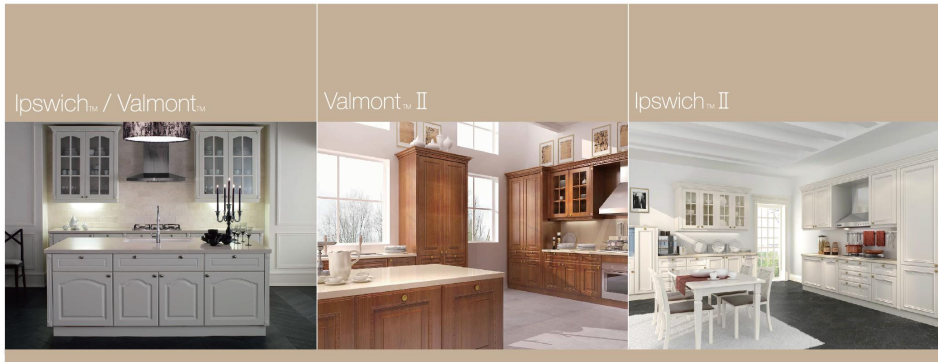

KARESS系列，金屬貼面與堅硬線條彰顯未來感。

封閉式音樂櫃

全封閉式設計，有效隔絕廚房內油煙、水氣影響。
藍牙連接，完美迎合多種設備。操作簡便，專享您最愛的音樂。

ORF (Oil Resistant Finish) 抗油盾專利技術
超易清潔“抗油表面處理”由納米氟聚合物所製成，可防止污垢生成，易於清潔並有效地阻絕水和油等液體。
毋需專業清潔劑，只需軟布輕鬆一抹，極易清潔。

Salzburg

Salzburg is the city of arts in Austria, which gave birth to the great classic musician Mozart and nurtured the Baroque Castle for thousands of years. Nowadays, Kohler Kitchens integrates the modern practical art to manufacture the Salzburg series with elegant and luxury appearances, comfortable and practical inherent quality and a court-dance like sensory experience. The pure inner plate colors are simply and elegantly combined into the classic and innovative column structure and three colors are available for more design styles.

孕育了偉大古典音樂家莫札特的奧地利藝術之都，沈澱了千百年的巴洛克古城堡。現今，**KOHLER** 廚房將現代實用藝術融入其中，匠造出 Salzburg 系列，其雅緻奢華的外觀、舒適實用的內在，為烹飪帶來宛如宮廷舞曲一般的感官體驗。

純淨的內板色彩，融於古典與創新兼備的柱形結構之中，簡約而不失典雅。有三種色調選擇，滿足更多的設計風格選擇。

KOHLER®

www.kohler.com.tw

 Kohler Taiwan