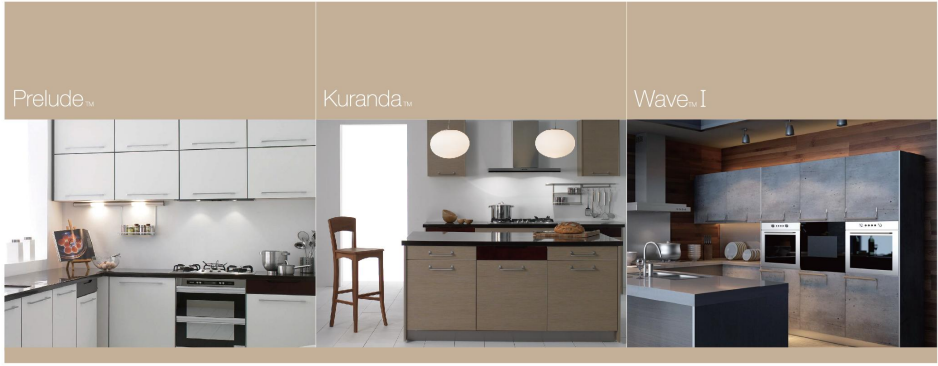

KARESS系列，金屬貼面與堅硬線條彰顯未來感。

封閉式音樂櫃

全封閉式設計，有效隔絕廚房內油煙、水氣影響。
藍牙連接，完美迎合多種設備。操作簡便，專享您最愛的音樂。

ORF (Oil Resistant Finish) 抗油盾專利技術
超易清潔“抗油表面處理”由納米氟聚合物所製成，可防止污垢生成，易於清潔並有效地阻絕水和油等液體。
毋需專業清潔劑，只需軟布輕鬆一抹，極易清潔。

Salzburg

Salzburg is the city of arts in Austria, which gave birth to the great classic musician Mozart and nurtured the Baroque Castle for thousands of years. Nowadays, Kohler Kitchens integrates the modern practical art to manufacture the Salzburg series with elegant and luxury appearances, comfortable and practical inherent quality and a court-dance like sensory experience. The pure inner plate colors are simply and elegantly combined into the classic and innovative column structure and three colors are available for more design styles.

孕育了偉大古典音樂家莫札特的奧地利藝術之都，沈澱了千百年的巴洛克古城堡。現今，**KOHLER** 廚房將現代實用藝術融入其中，匠造出 Salzburg 系列，其雅緻奢華的外觀、舒適實用的內在，為烹飪帶來宛如宮廷舞曲一般的感官體驗。

純淨的內板色彩，融於古典與創新兼備的柱形結構之中，簡約而不失典雅。有三種色調選擇，滿足更多的設計風格選擇。

KOHLER®

www.kohler.com.tw

 Kohler Taiwan