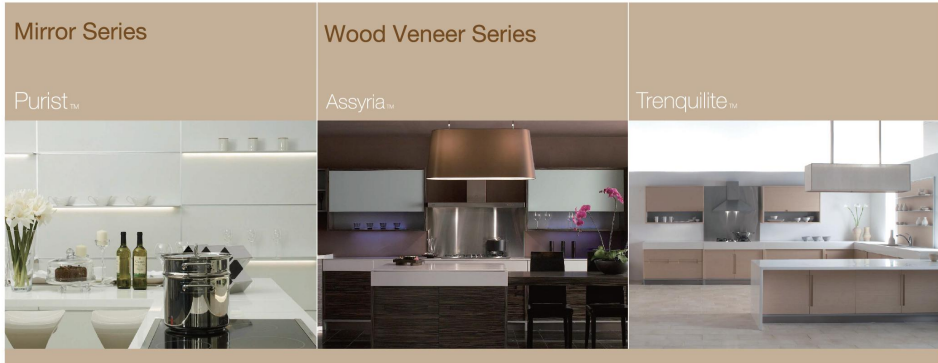

KARESS系列，金屬貼面與堅硬線條彰顯未來感。

封閉式音樂櫃

全封閉式設計，有效隔絕廚房內油煙、水氣影響。
藍牙連接，完美迎合多種設備。操作簡便，專享您最愛的音樂。

ORF (Oil Resistant Finish) 抗油盾專利技術
超易清潔“抗油表面處理”由納米氟聚合物所製成，可防止污垢生成，易於清潔並有效地阻絕水和油等液體。
毋需專業清潔劑，只需軟布輕鬆一抹，極易清潔。

Salzburg

Salzburg is the city of arts in Austria, which gave birth to the great classic musician Mozart and nurtured the Baroque Castle for thousands of years. Nowadays, Kohler Kitchens integrates the modern practical art to manufacture the Salzburg series with elegant and luxury appearances, comfortable and practical inherent quality and a court-dance like sensory experience. The pure inner plate colors are simply and elegantly combined into the classic and innovative column structure and three colors are available for more design styles.

孕育了偉大古典音樂家莫札特的奧地利藝術之都，沈澱了千百年的巴洛克古城堡。現今，**KOHLER** 廚房將現代實用藝術融入其中，匠造出 Salzburg 系列，其雅緻奢華的外觀、舒適實用的內在，為烹飪帶來宛如宮廷舞曲一般的感官體驗。

純淨的內板色彩，融於古典與創新兼備的柱形結構之中，簡約而不失典雅。有三種色調選擇，滿足更多的設計風格選擇。

KOHLER®

www.kohler.com.tw

 Kohler Taiwan