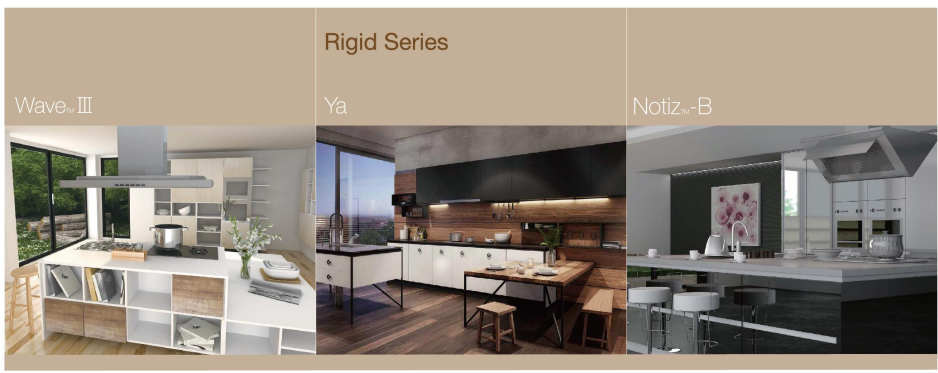

KARESS系列，金屬貼面與堅硬線條彰顯未來感。

封閉式音樂櫃

全封閉式設計，有效隔絕廚房內油煙、水氣影響。
藍牙連接，完美迎合多種設備。操作簡便，專享您最愛的音樂。

ORF (Oil Resistant Finish) 抗油盾專利技術
超易清潔“抗油表面處理”由納米氟聚合物所製成，可防止污垢生成，易於清潔並有效地阻絕水和油等液體。
毋需專業清潔劑，只需軟布輕鬆一抹，極易清潔。

Salzburg

Salzburg is the city of arts in Austria, which gave birth to the great classic musician Mozart and nurtured the Baroque Castle for thousands of years. Nowadays, Kohler Kitchens integrates the modern practical art to manufacture the Salzburg series with elegant and luxury appearances, comfortable and practical inherent quality and a court-dance like sensory experience. The pure inner plate colors are simply and elegantly combined into the classic and innovative column structure and three colors are available for more design styles.

孕育了偉大古典音樂家莫札特的奧地利藝術之都，沈澱了千百年的巴洛克古城堡。現今，**KOHLER** 廚房將現代實用藝術融入其中，匠造出 Salzburg 系列，其雅緻奢華的外觀、舒適實用的內在，為烹飪帶來宛如宮廷舞曲一般的感官體驗。

純淨的內板色彩，融於古典與創新兼備的柱形結構之中，簡約而不失典雅。有三種色調選擇，滿足更多的設計風格選擇。

KOHLER®

www.kohler.com.tw

 Kohler Taiwan