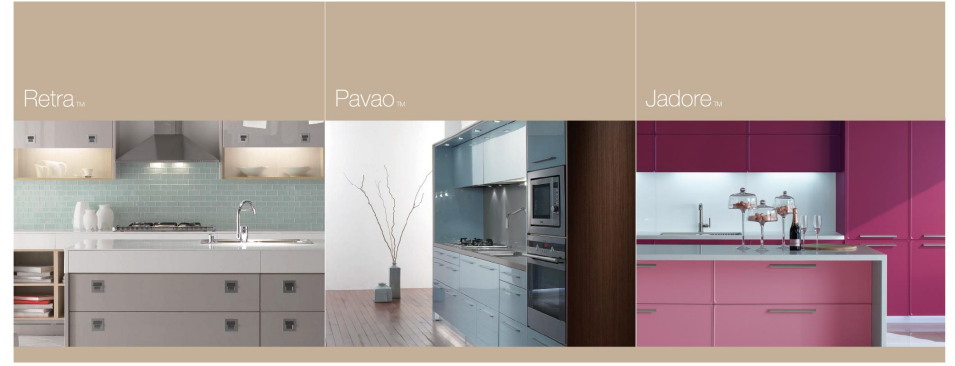

KARESS系列，金屬貼面與堅硬線條彰顯未來感。

封閉式音樂櫃

全封閉式設計，有效隔絕廚房內油煙、水氣影響。
藍牙連接，完美迎合多種設備。操作簡便，專享您最愛的音樂。

ORF (Oil Resistant Finish) 抗油盾專利技術
超易清潔“抗油表面處理”由納米氟聚合物所製成，可防止污垢生成，易於清潔並有效地阻絕水和油等液體。
毋需專業清潔劑，只需軟布輕鬆一抹，極易清潔。

Salzburg

Salzburg is the city of arts in Austria, which gave birth to the great classic musician Mozart and nurtured the Baroque Castle for thousands of years. Nowadays, Kohler Kitchens integrates the modern practical art to manufacture the Salzburg series with elegant and luxury appearances, comfortable and practical inherent quality and a court-dance like sensory experience. The pure inner plate colors are simply and elegantly combined into the classic and innovative column structure and three colors are available for more design styles.

孕育了偉大古典音樂家莫札特的奧地利藝術之都，沈澱了千百年的巴洛克古城堡。現今，**KOHLER** 廚房將現代實用藝術融入其中，匠造出 Salzburg 系列，其雅緻奢華的外觀、舒適實用的內在，為烹飪帶來宛如宮廷舞曲一般的感官體驗。

純淨的內板色彩，融於古典與創新兼備的柱形結構之中，簡約而不失典雅。有三種色調選擇，滿足更多的設計風格選擇。

KOHLER®

www.kohler.com.tw

 Kohler Taiwan