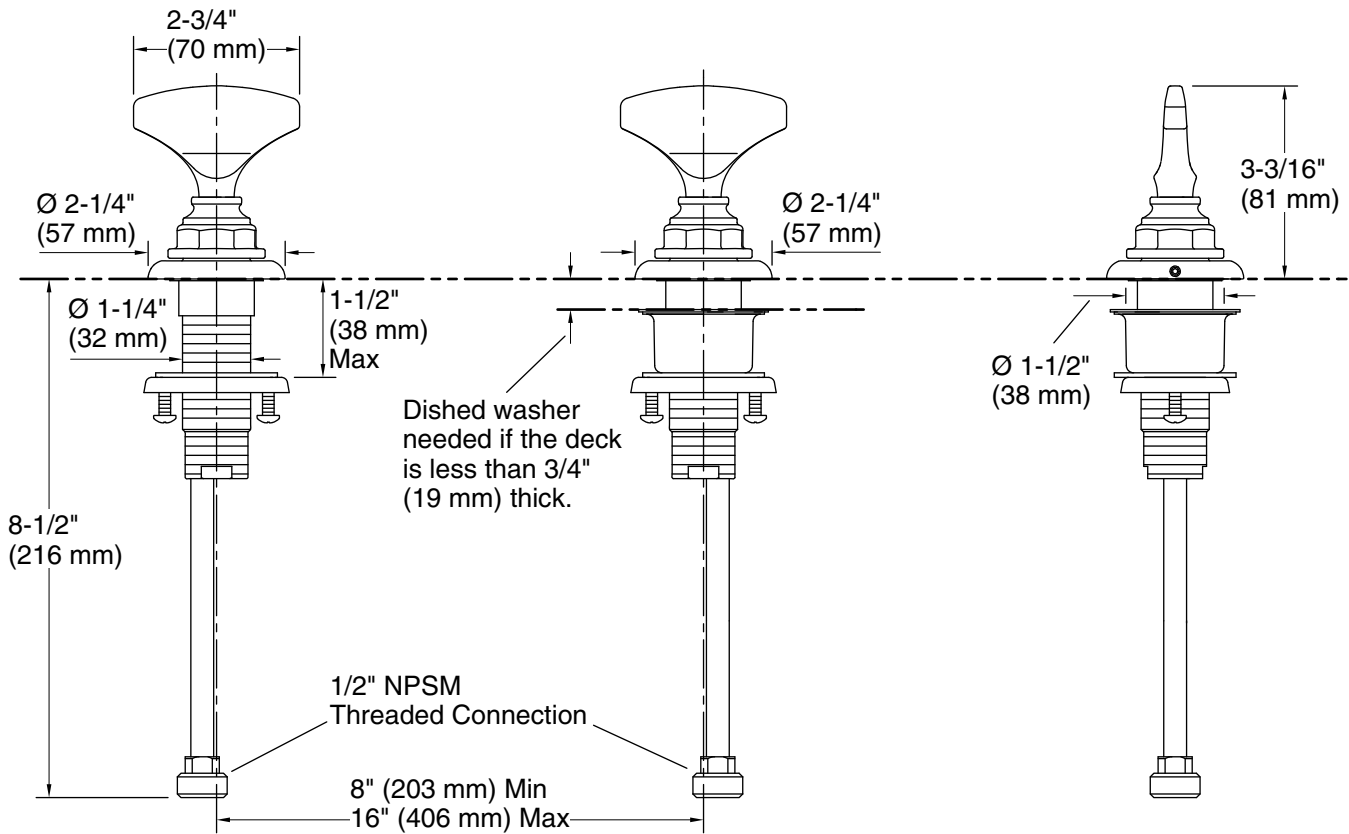

Technical Information

All product dimensions are nominal.

Notes

Install this product according to the installation instructions.

ADA compliant when installed to the specific requirements of these regulations.