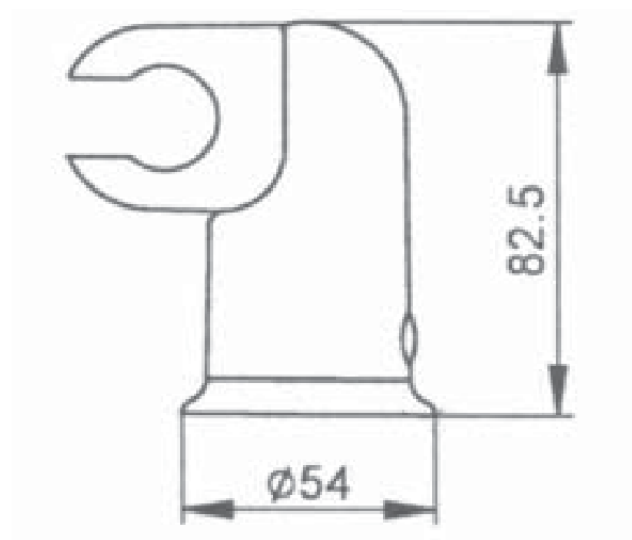

**Product Specification:**

---

Model	Finish
K-9038T	CP BV

**Product Dimension:**

---

K-9038T

Please note that the above information are subject to change without notice.