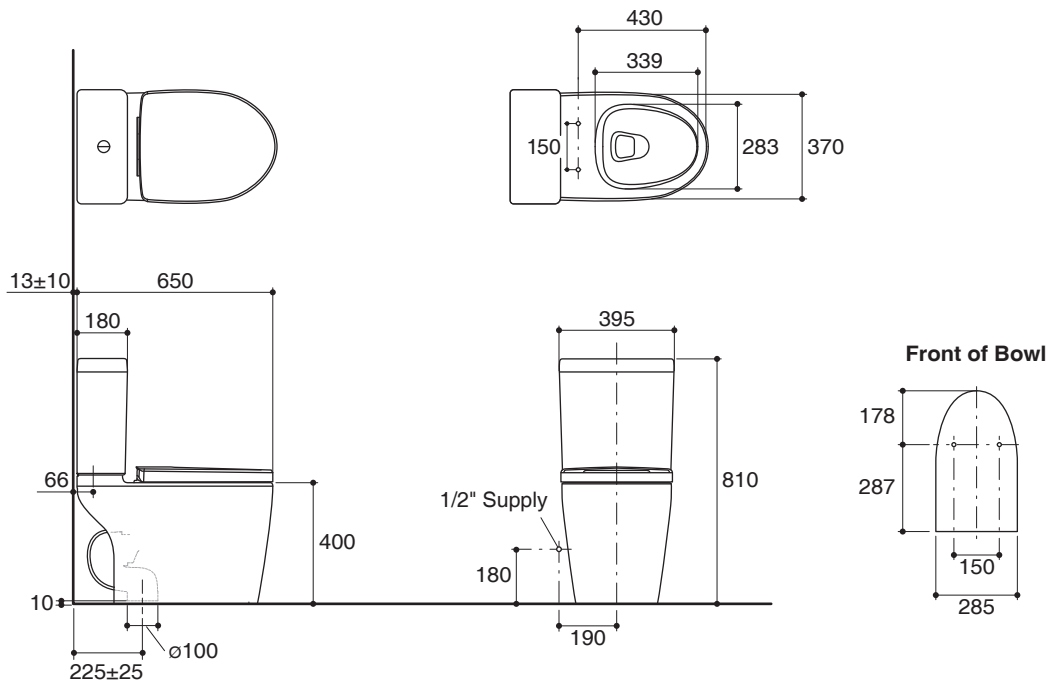

TWO-PIECE TOILET WITH SEAT K-76192H

Features

- Vitreous china
- Round-front bowl
- Includes quiet-close seat
- Includes polished chrome push button
- Wash down flushing system with rimless technology
- Dual flush 3/6 liter per flush
- 225 mm rough-in for ceramic S-trap
- 650 x 395 x 810 mm

Codes/Standards Applicable

Specified model meets or exceeds the following:

- BS/EN 997:2003

Technical Information

Fixture:	
Configuration	two-piece, round-front
Water per flush	3/6 liter
Passageway	51 mm
Water area	127 x 102 mm
Water depth from rim	210 mm
Seat post hole centers	150 mm

Included Components:	
Tank	K-76191H
Bowl	K-76198H
Quiet-close seat	K-75200K

Installation Notes

Install this product according to the installation guide.

Specified Model

Model	Description	Color/Finished
K-76192H	Parliament Grande non-back to wall two-piece toilet with quiet-close seat	0: White
Required Accessories		
1065832	Water Supply Hose, Stainless	CP: Polished Chrome
1265885-SP	Shut Off Valve	CP: Polished Chrome

Dimensions are approximate.
Unit: mm

Product Diagram